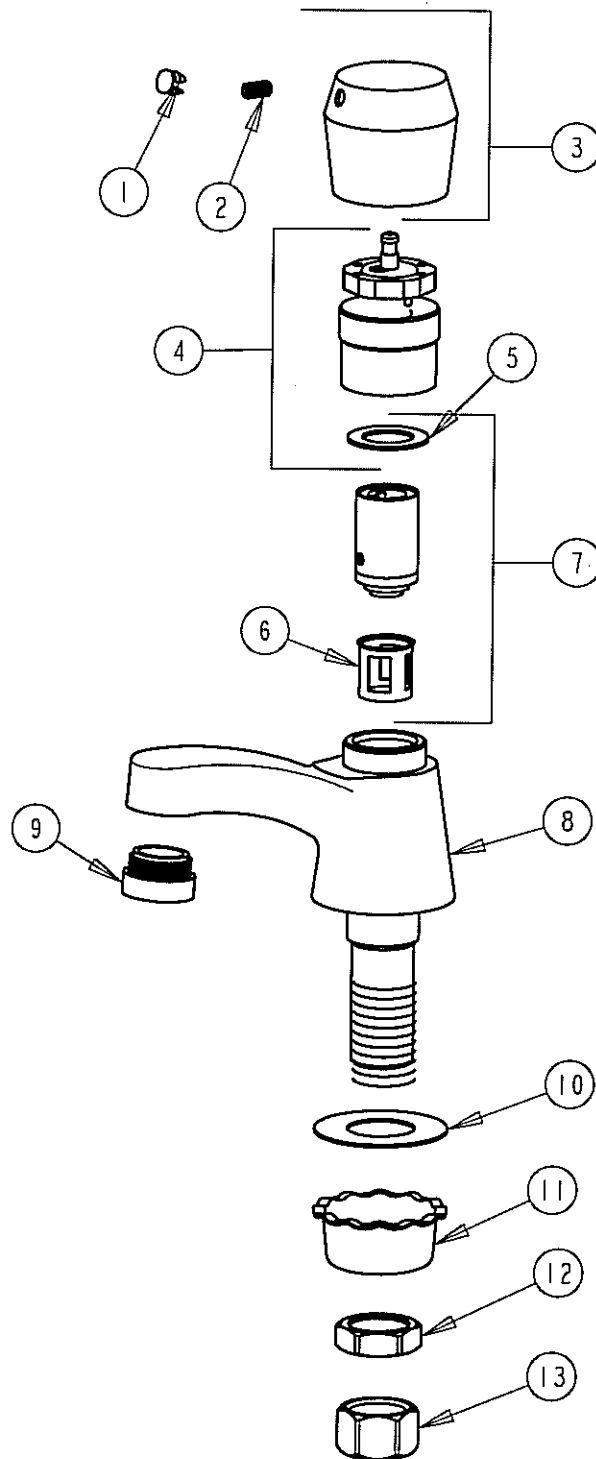

PARTS LIST

BY: SID
CHK'D: SID

CHICAGO FAUCETS
Last As Long As The Building

FINISH: AS SPECIFIED
DATE: 01-13-03

333-665PSHVPA

| ITEM NO. | PART NO. | DESCRIPTION | ITEM NO. | PART NO. | DESCRIPTION |
|----------|----------|--------------------------|----------|----------|--------------------------------|
| 1 | 665-309K | BUTTONS, HOT AND COLD | 8 | ----- | VALVE BODY NOT SOLD SEPARATELY |
| 2 | 665-116 | SET SCREW | 9 | E12VP | SOFTFLO ASSEMBLY |
| 3 | 665-PSH | PUSH HANDLE ASSEMBLY | 10 | 333-103 | RUBBER WASHER |
| 4 | 665-190K | ACTUATOR ASSEMBLY | 11 | 1797-114 | BASIN COCK WASHER |
| 5 | 665-011 | SEALING WASHER | 12 | 49-004 | LOCKNUT |
| 6 | 667-402 | MVP FILTER | 13 | 49-005 | COUPLING NUT |
| 7 | 671-X | METERING VALVE CARTRIDGE | | | |