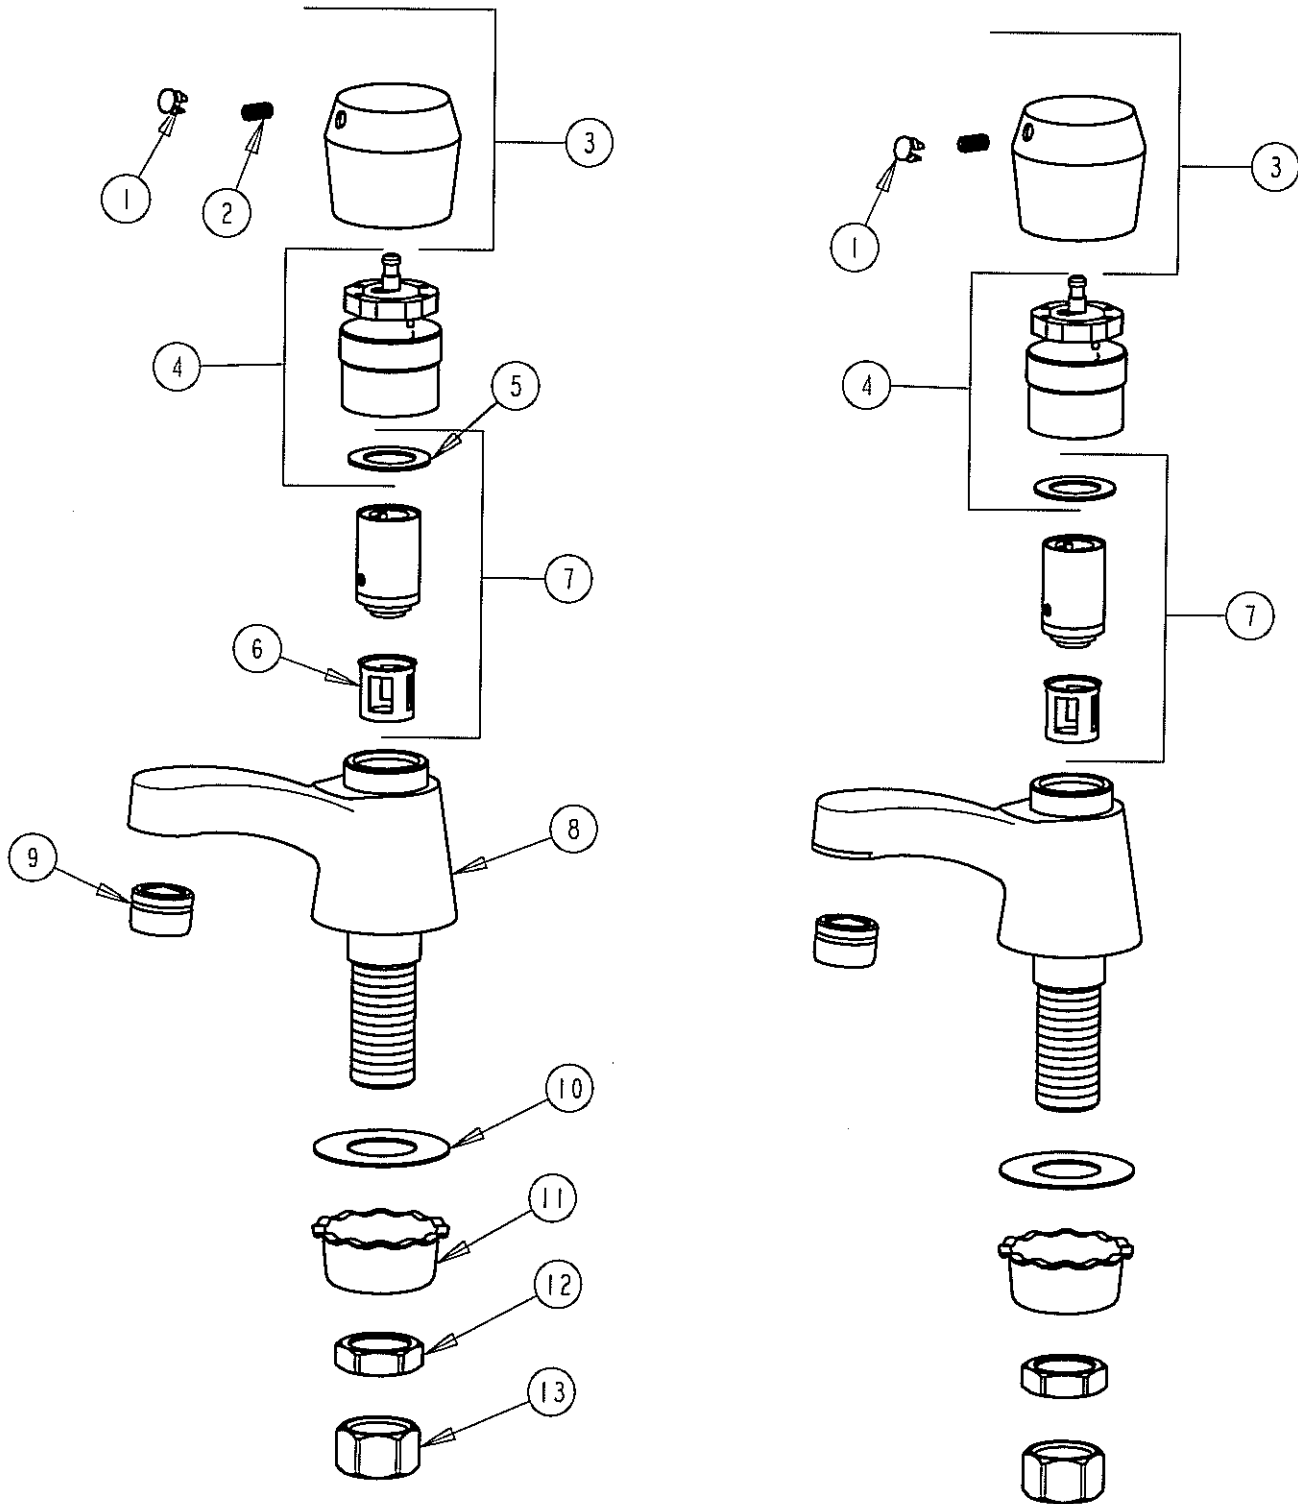

PARTS LIST

BY: SID
CHK'D: SID

CHICAGO FAUCETS
Last As Long As The Building

FINISH: AS SPECIFIED
DATE: 09-30-02

333-665PR

ITEM NO.	PART NO.	DESCRIPTION	ITEM NO.	PART NO.	DESCRIPTION
1	665-309K	BUTTONS, HOT AND COLD	8	-----	VALVE BODY NOT SOLD SEPARATELY
2	665-116	SET SCREW	9	E12	SOFTFLO OUTLET
3	665-PSH	PUSH HANDLE ASSEMBLY	10	333-103	RUBBER WASHER
4	665-190K	ACTUATOR ASSEMBLY	11	1797-114	BASIN COCK WASHER
5	665-011	SEALING WASHER	12	49-004	LOCKNUT
6	667-402	MVP FILTER	13	49-005	COUPLING NUT
7	671-X	METERING VALVE CARTRIDGE			