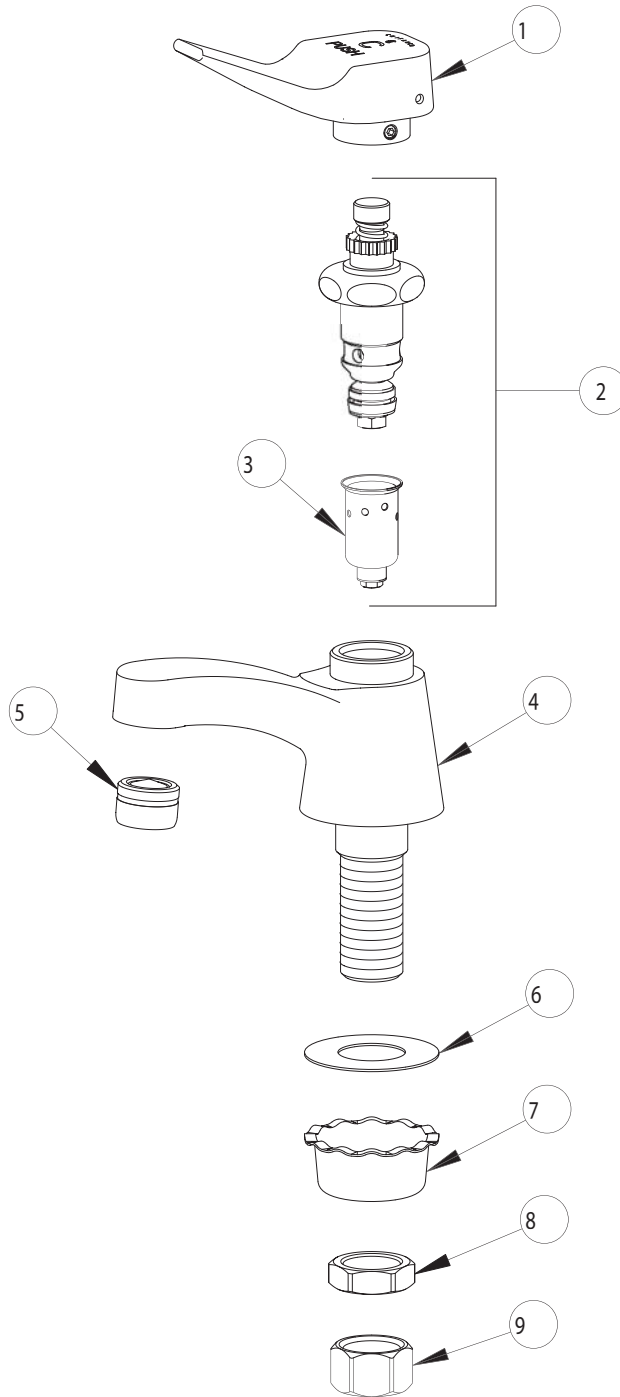

# PARTS LIST

BY: SID  
CHK'D:

FINISH:  
DATE:

AS SPECIFIED  
01-14-02

333-336COLD

ITEM NO.	PART NO.	DESCRIPTION
1	336-402K	COLD HANDLE ASSEMBLY
2	335X	FOR PARTS SEE 335X UNIT
3	333-073K	SLOW DASHPOT ASSEMBLY
4	-----	VALVE BODY NOT SOLD SEPARATELY
5	E12	SOFTFLO OUTLET
6	333-103	RUBBER WASHER
7	1797-114	BASIN COCK WASHER
8	49-004	LOCKNUT
9	49-005	COUPLING NUT