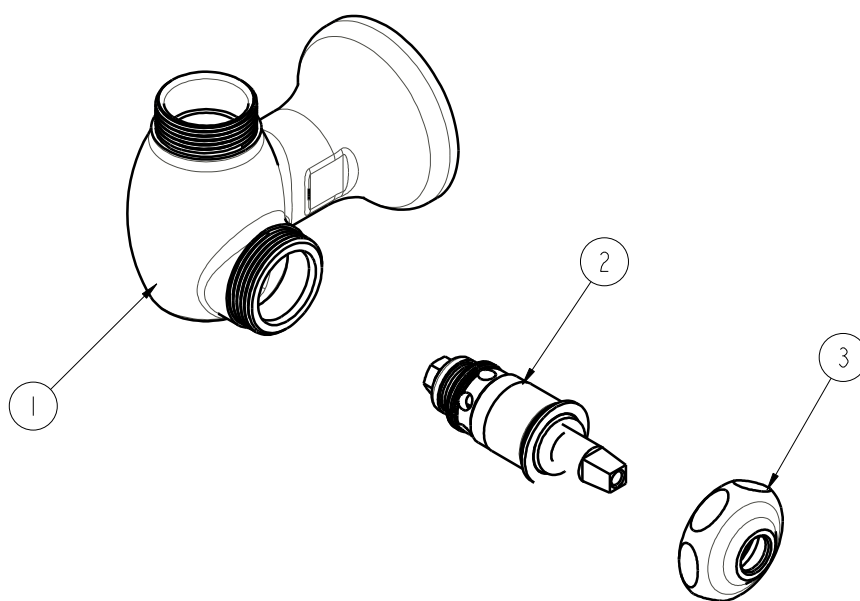

# REPAIR PARTS

BY: SID DATE: 12-21-07

CHK:  REV:

FITTING NO.

**332-LESSSPTLESSHDLCP**

SUBMITTED MODEL NO.

ITEM NO.

**FOR TECHNICAL ASSISTANCE**  
1-800-TEC-TRUE (1-800-832-8783)

ITEM	PART NO.	DESCRIPTION
1	---	VALVE BODY (NOT SOLD SEPARATELY)
2	1-099XTJKNF	QUATURN UNIT (RH)
3	1-214JKCP	CAP