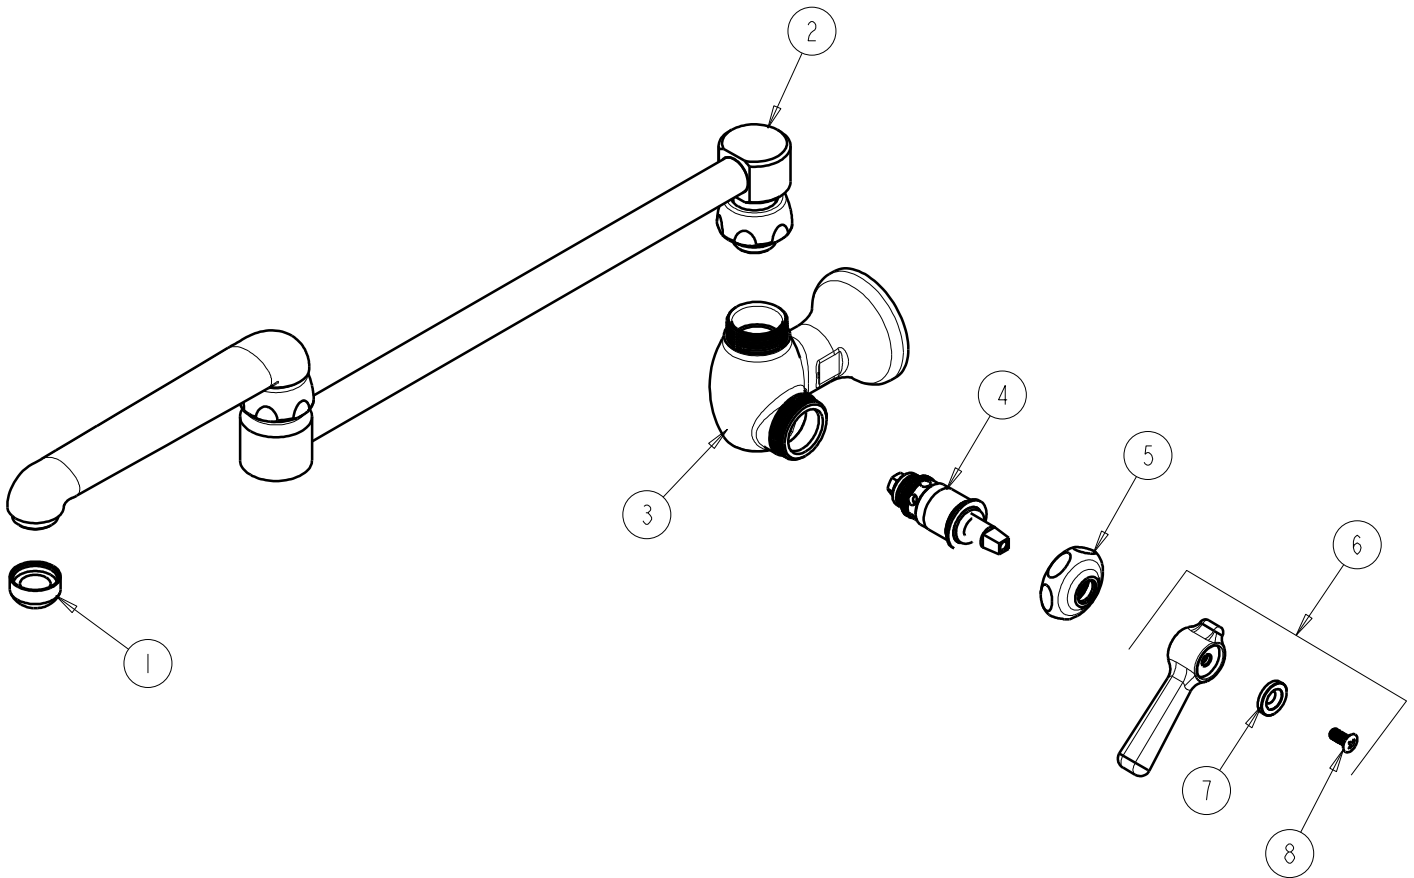

**REPAIR PARTS**

BY: SID DATE: 08-11-09

CHK:  REV:

FITTING NO.

**332-DJ18E1CP**

SUBMITTED MODEL NO.

ITEM NO.

ITEM	PART NO.	DESCRIPTION
1	E1JKRCF	QUIXTOP OUTLET
2	DJ18LESSE3JKCP	FOR PARTS SEE DJ18LESSE3JKCP
3	—	VALVE BODY (NOT SOLD SEPARATELY)
4	1-099XTJKNF	QUATURN UNIT (RH)
5	1-214JKCP	CAP
6	369-COLDJKCP	LEVER HANDLE ASSEMBLY
7	633-123JKNF	INDEX BUTTON (BLUE)
8	420-010JKRCF	SCREW, 10-32 UNC PH 1/2