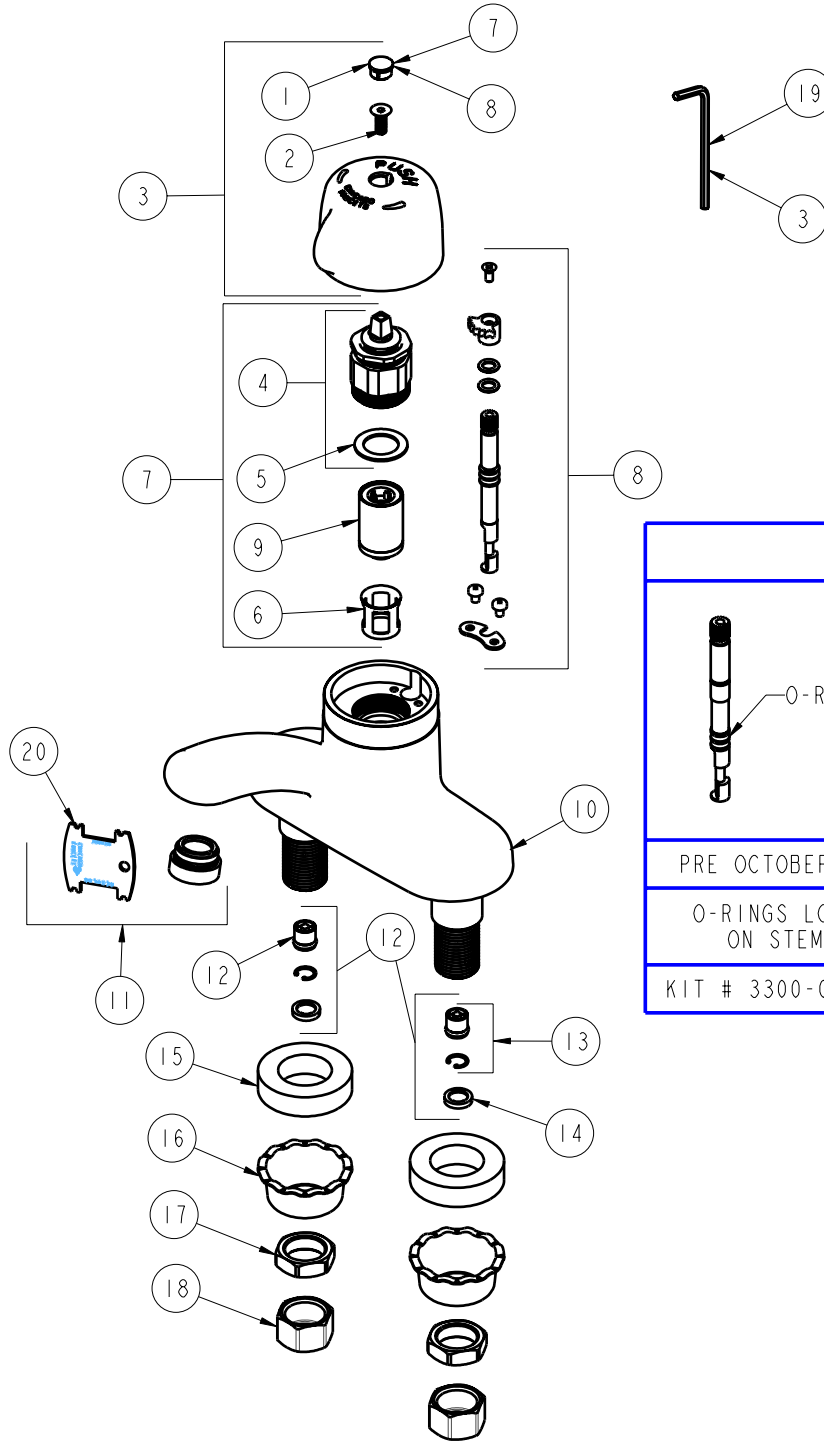

PARTS LIST

BY: SID
CHK'D:

FINISH: AS SPECIFIED
DATE: 02-19-04
REV: 11-03-06

3300-CP

DETAIL	
PRE OCTOBER 06	POST OCTOBER 06
O-RINGS LOW ON STEM	O-RINGS HIGH ON STEM
KIT # 3300-007K	KIT # 3300-019K

ITEM NO.	PART NO.	DESCRIPTION	ITEM NO.	PART NO.	DESCRIPTION
			10	-----	BODY
1	2500-005	HANDLE BUTTON	11	E2805	V.P. ECONO-FLO SPRAY OUTLET w/KEY
2	420-020NF	SCREW, 1/8 FLAT HEX HEAD X 1/2	12	3300-105K	CHECK VALVE KIT
3	3300-102	HANDLE KIT	13	550-009K	CHECK CARTRIDGE ASSEMBLY
4	3300-003K	ACTUATOR ASSEMBLY	14	3300-005	FILTER / SCREEN - PAIR
5	3300-006	WASHER	15	555-313	WASHER
6	667-402	FILTER	16	1797-114	BASIN COCK WASHER
7	3300-103K	ACTUATOR & CARTRIDGE KIT	17	49-004	LOCKNUT
8	-----	SEE DETAIL	18	49-005	COUPLING NUT
9	671-XNNF	METERING VALVE CARTRIDGE	19	420-022	WRENCH, 1/8 HEX
↳	(3300-006 REQUIRED - SOLD SEPARATELY)		20	3-024	V.P. KEY