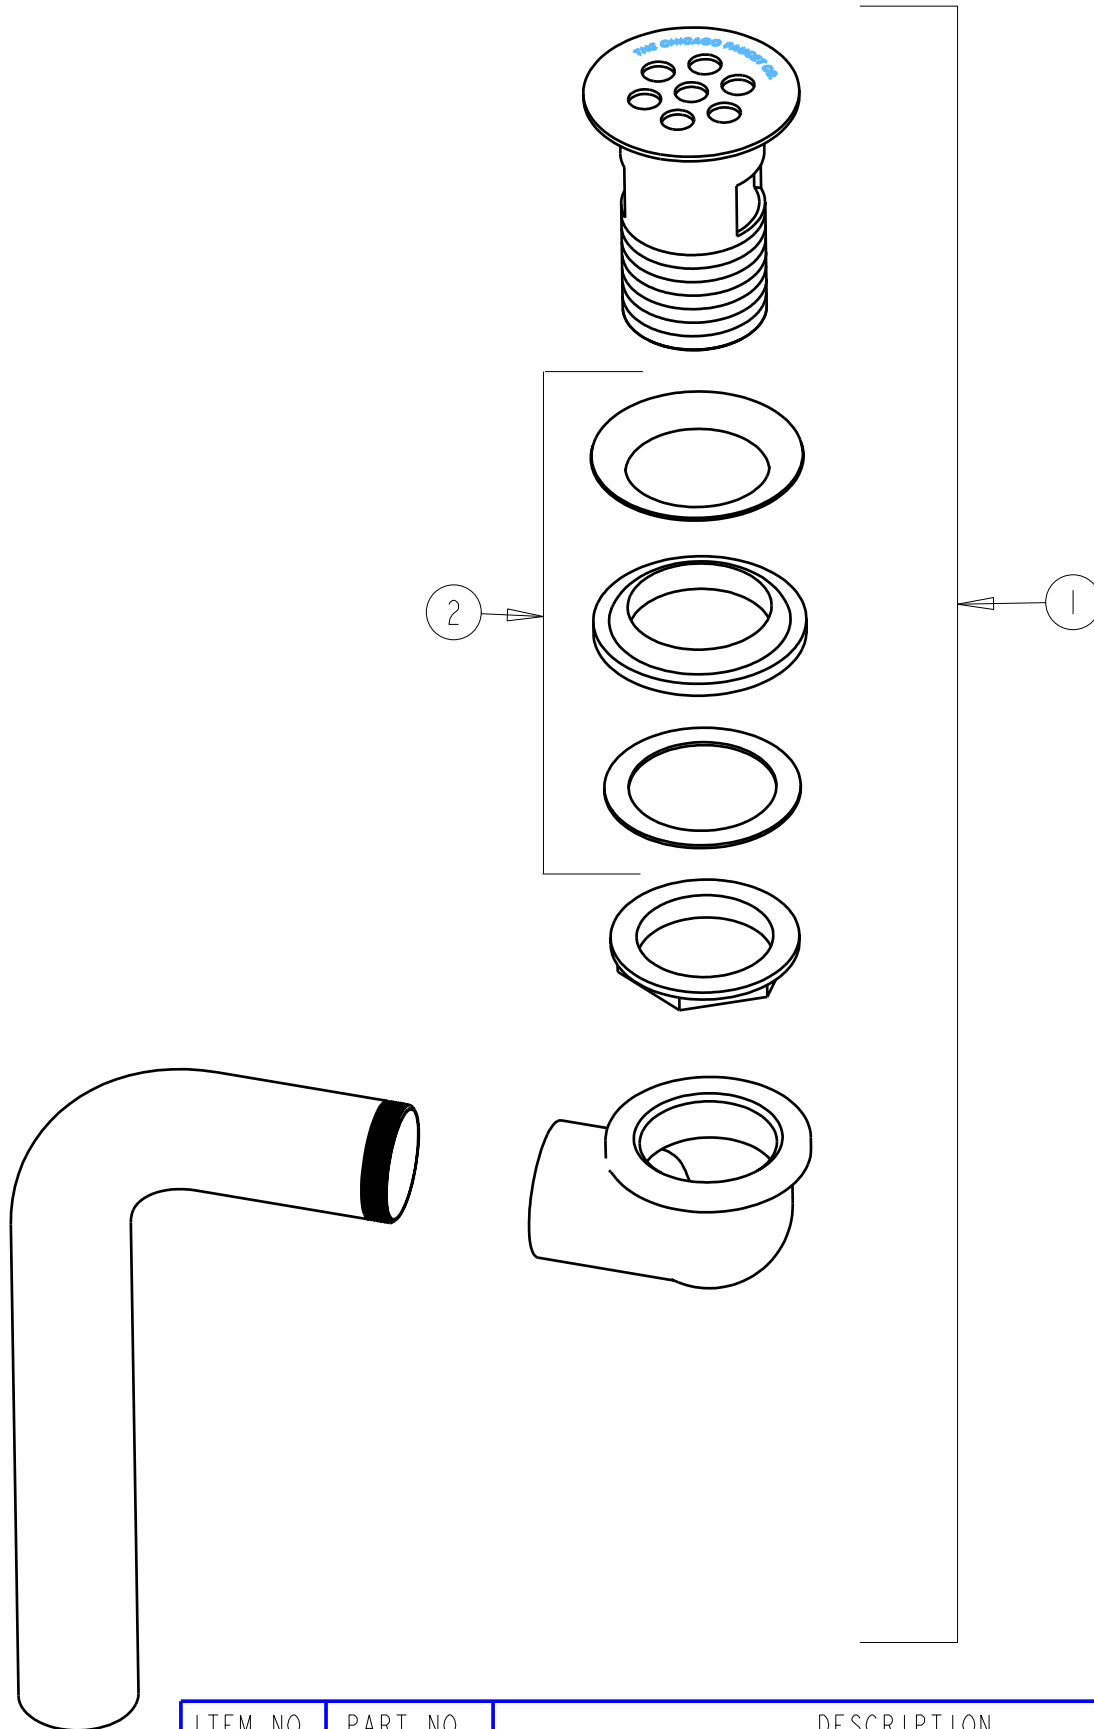

PARTS LIST

BY: JAR
CHK'D:

FINISH: CHROME PLATE
DATE: 1-13-06

327-0

REV:

ITEM NO.	PART NO.	DESCRIPTION
1	327-0	OFFSET GRID STRAINER WITH 1-1/4" O.D. TAILPIECE
2	327-001K	GRID DRAIN WASHER REPLACEMENT KIT