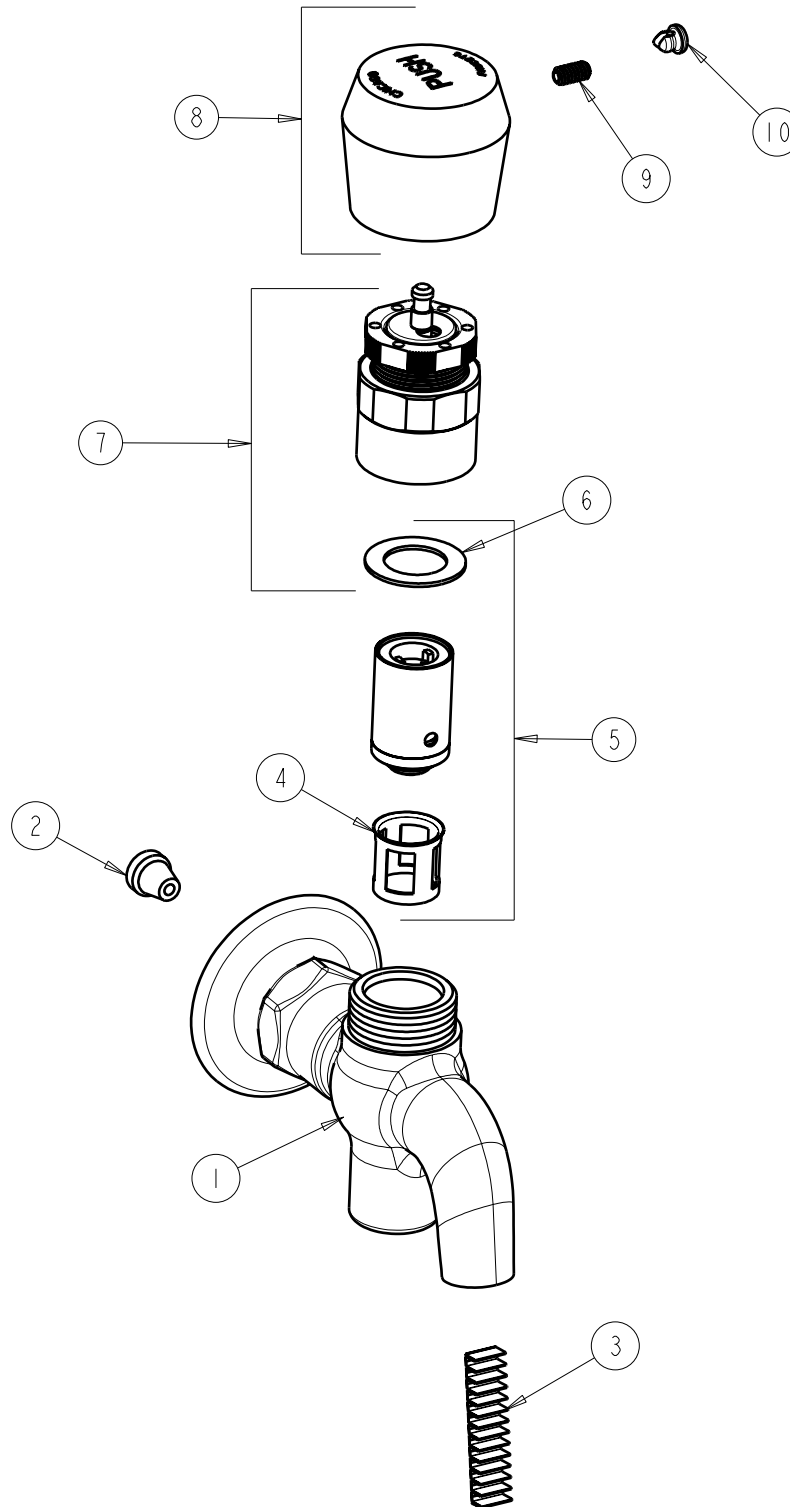

CHICAGO FAUCETS
a Geberit company

2100 South Clearwater Drive
Des Plaines, IL 60018
Phone: 847-803-5000
Fax: 847-803-5454
www.chicagofaucets.com

REPAIR PARTS

FITTING NO.

324-665PSHCP

SUBMITTED MODEL NO.

ITEM NO.

FOR TECHNICAL ASSISTANCE
1-800-TEC-TRUE (1-800-832-8783)

BY: SID DATE: 10-14-08

CHK: *[Signature]* REV:

ITEM	PART NO.	DESCRIPTION	ITEM	PART NO.	DESCRIPTION
1	---	NOT SOLD SEPARATELY	6	665-011JKNF	WASHER, SEALING
2	313-042KJKNF	FLOW CONTROL ASSEMBLY	7	665-190KJKNF	ACTUATOR ASSEMBLY
3	1-171JKRBF	ANTI-SPLASH SPRING	8	665-PSHJKCP	HANDLE PUSH BUTTON ASSEMBLY
4	667-402JKNF	FILTER	9	665-116JKNF	SET SCREW
5	671-XJKNF	MVP CARTRIDGE	10	665-309KJKNF	BUTTONS, HOT AND COLD