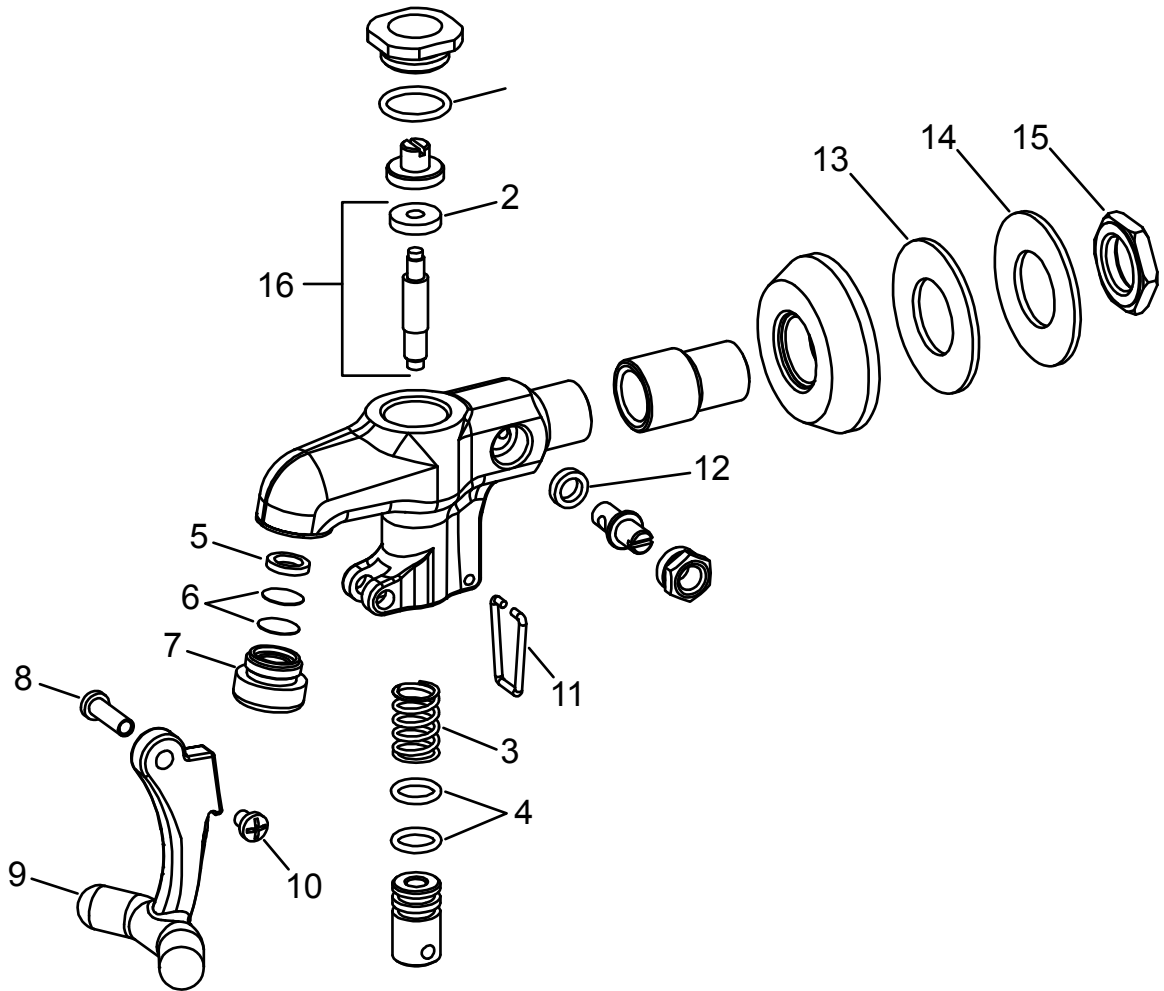

FITTING NO.

**312-ABCP**

SUBMITTED MODEL NO.

ITEM NO.

**FOR TECHNICAL ASSISTANCE**  
**1-800-TEC-TRUE (1-800-832-8783)**

ITEM	PART NO.	DESCRIPTION
1,2,3,4	712-003KJKABNF	ACTUATOR REPAIR KIT
5,6,7	712-001KJKABCP	OUTLET ASSEMBLY
8,9,10,11	712-002KJKNF	LEVER ASSEMBLY
12	712-004JKABNF	FLOW CONTROL GASKET
13,14,15	312-005KJKNF	WALL MOUNTING HARDWARE KIT
16	313-005KJKABRBF	STEM ASSEMBLY