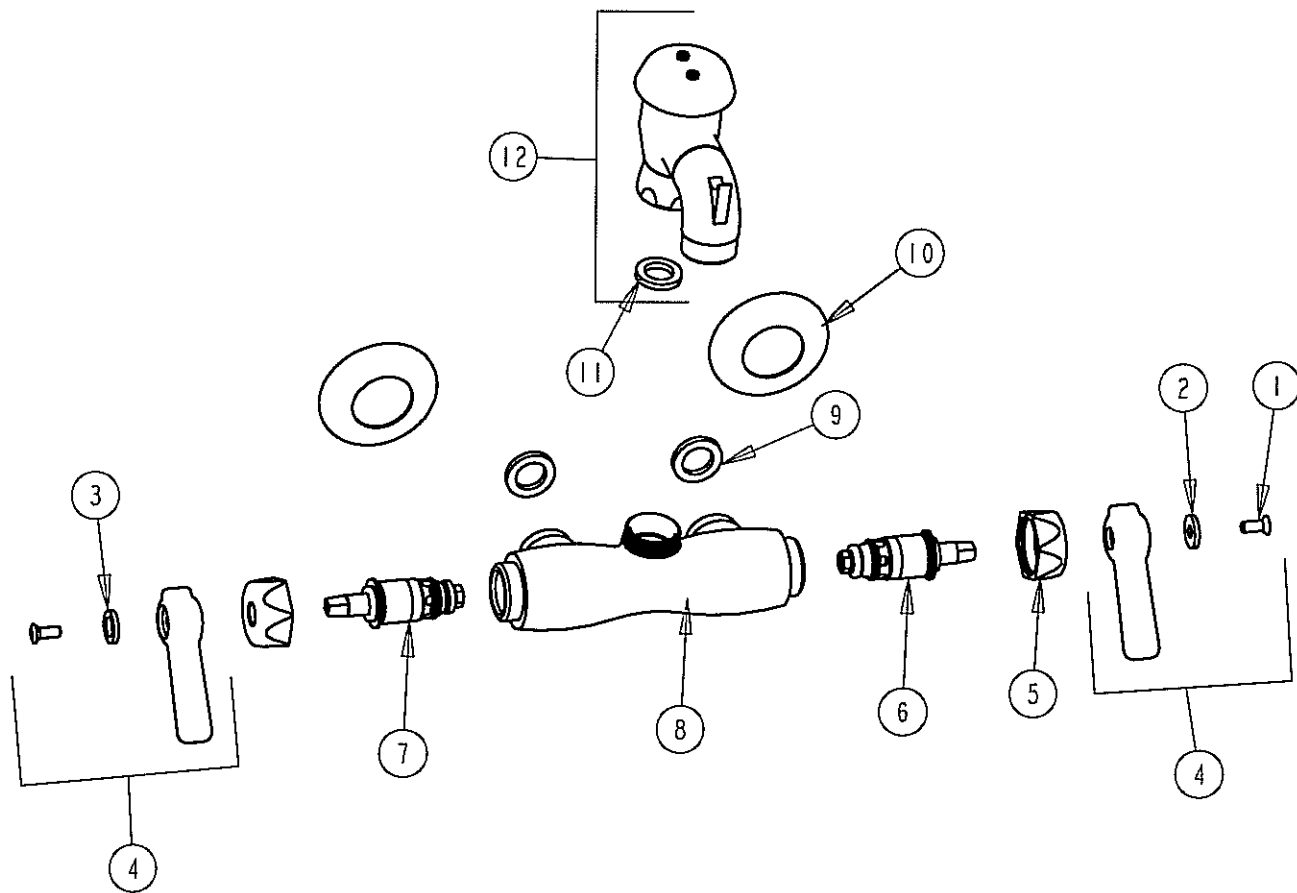

PARTS LIST

BY: SID
CHK'D: SID

CHICAGO FAUCETS
Lest As Long As The Building

FINISH: AS SPECIFIED
DATE: 09-30-02

305-VBLESSARMCP

305-VBLESSARMRCF

ITEM NO.	PART NO.	DESCRIPTION
1	420-010	SCREW
2	633-123	INDEX BUTTON (BLUE)
3	633-023	INDEX BUTTON (RED)
4	369PR	LEVER HANDLE ASSEMBLY
5	444-005	CAP NUT
6	1-099XT	QUATURN UNIT (RH)
7	1-100XT	QUATURN UNIT (LH)
8	-----	VALVE BODY (NOT SOLD SEPARATELY)
9	1-011	WASHER
10	1-055	FLANGE
11	340-004	CELCON WASHER
12	305-SVB	SPOUT ASSEMBLY