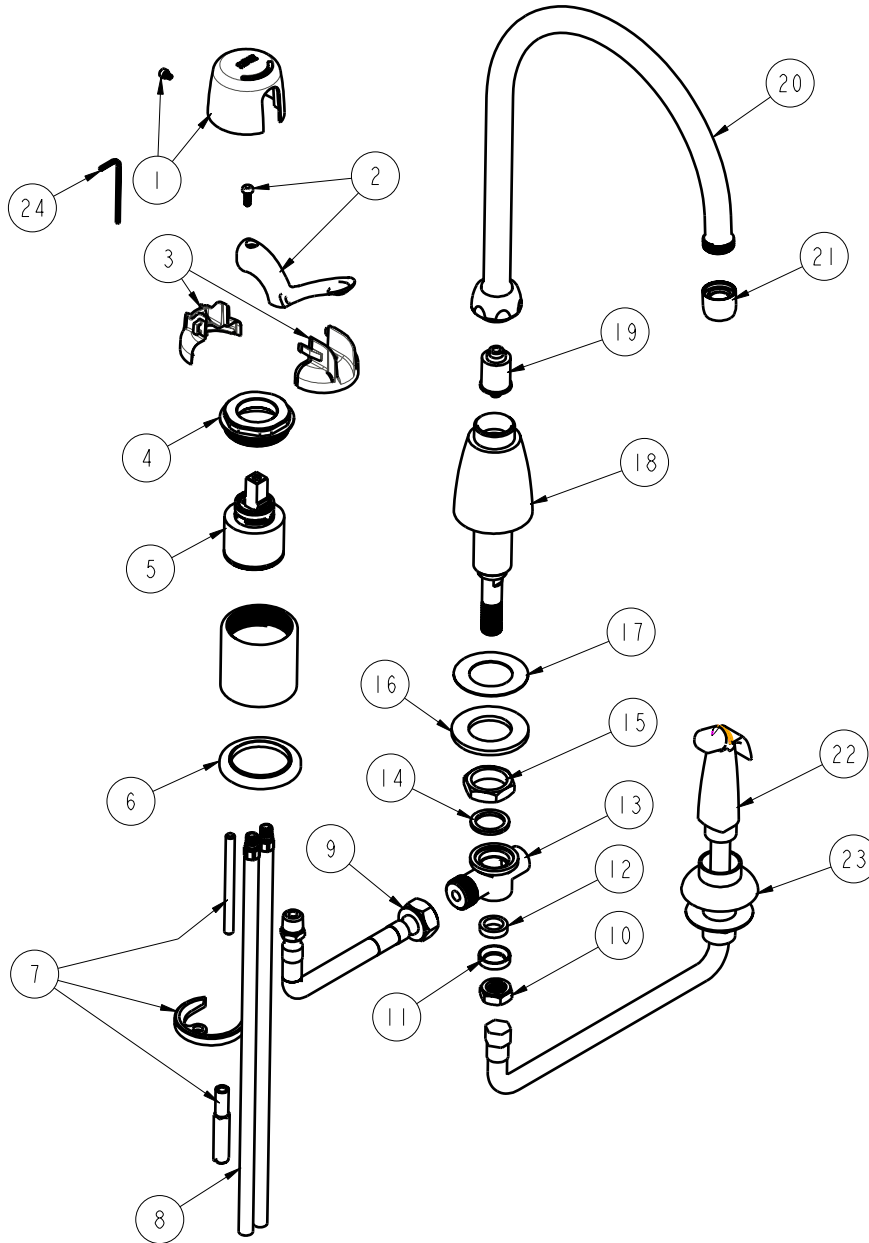

# PARTS LIST

BY: JAR  
CHK'D: *JAR*

FINISH: CHROME PLATE

DATE: 11-01-04

2304

REV: 05-03-07

ITEM NO.	PART NO.	DESCRIPTION	ITEM NO.	PART NO.	DESCRIPTION
1	2200-122KCP	CAP AND SCREW ASSEMBLY	13	2300-016KRBF	TEE ASSEMBLY
2	2200-225KCP	LEVER HANDLE	14	250-200NNF	GASKET
3	2200-021KNF	CARTRIDGE SPIN CAP ASSEMBLY	15	250-054RBF	LOCKNUT
4	2200-116RCF	NUT, HOLDOWN	16	50-014NF	GALVANIZED WASHER
5	2300-XNF	40 mm SINGLE LEVER CARTRIDGE	17	739-056NF	RUBBER WASHER
6	2300-014CP	FLANGE, BODY	18	890-359KCP	SPOUT BASE ASSEMBLY
7	2200-015KNF	HOLDOWN KIT	19	1103-006NNF	DIVERTER
8	50-101KNNF	SUPPLY TUBE ASSEMBLY	20	GN8A	FOR PARTS SEE GN8A
9	250-006KNF	HOSE W/ FIBER WASHER	21	E3	OUTLET
10	689-013RBF	LOCKNUT	22	1103-029KNNF	HOSE ASSEMBLY
11	250-087RBF	RETAINER	23	1103-034KNF	FLANGE ASSEMBLY
12	1797-029NNF	RUBBER WASHER	24	665-505NF	3/32" HEX KEY