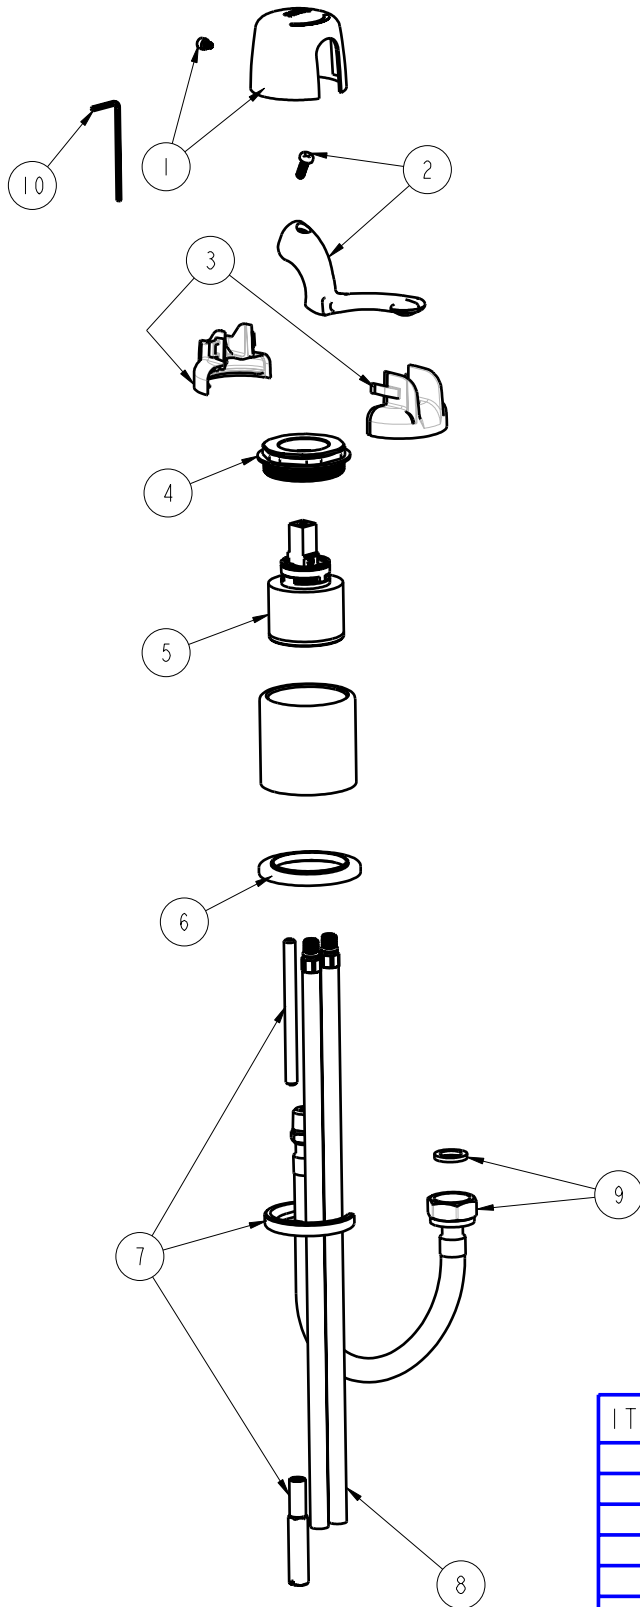

PARTS LIST

BY: SID
CHK'D:

FINISH: CHROME PLATE
DATE: 11-01-04
REV: 04-12-06

2303

ITEM NO.	PART NO.	DESCRIPTION
1	2200-122KCP	CAP AND SCREW ASSEMBLY
2	2200-225KCP	LEVER HANDLE
3	2200-021KNF	CARTRIDGE SPIN CAP ASSEMBLY
4	2200-116RCF	NUT, HOLDOWN
5	2300-XNF	40 mm SINGLE LEVER CARTRIDGE
6	2300-014CP	FLANGE, BODY
7	2200-015KNF	HOLDOWN KIT
8	50-101KNNF	SUPPLY TUBE ASSEMBLY
9	250-006KNF	HOSE W/ FIBER WASHER
10	665-505NF	3/32" HEX KEY