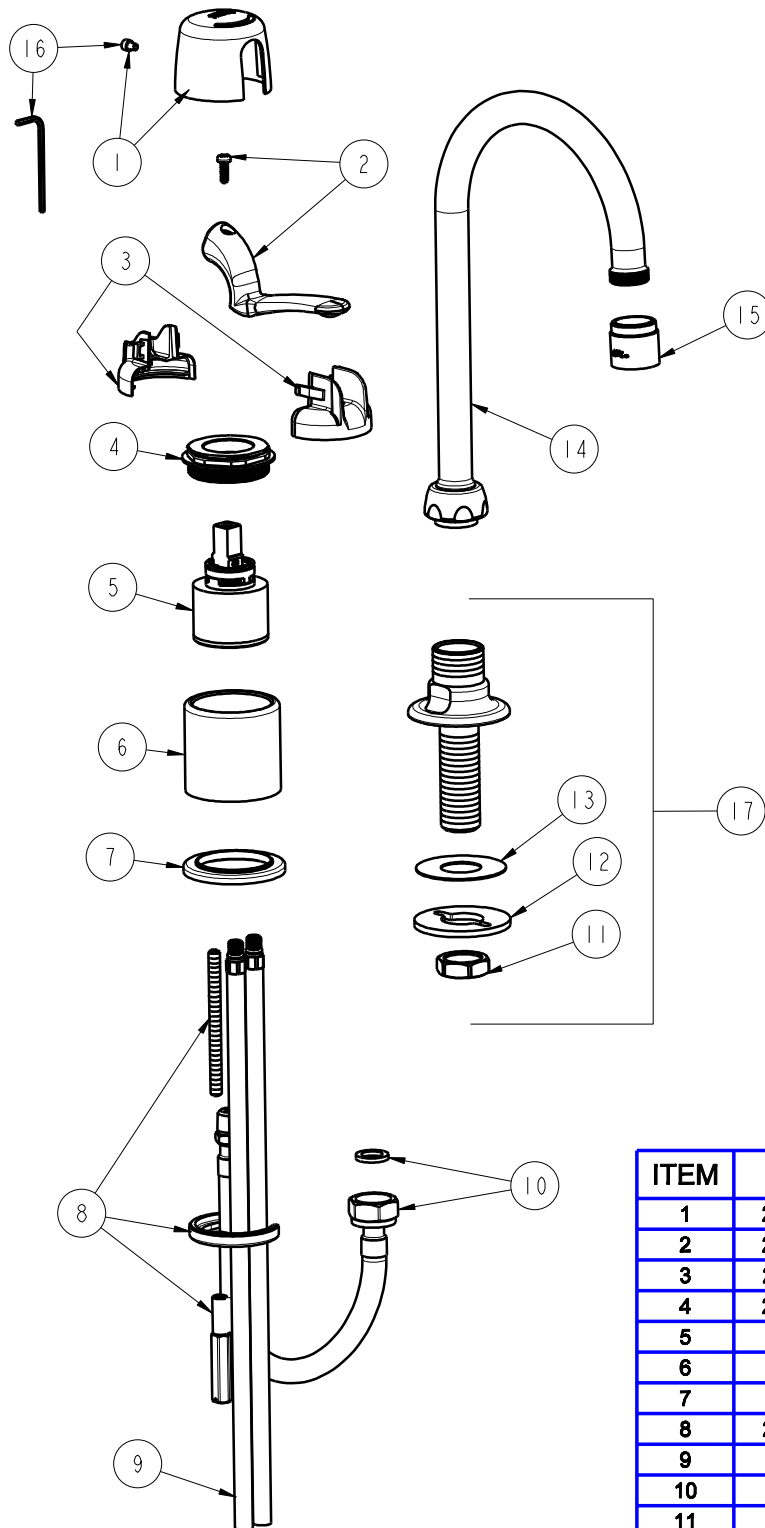

# REPAIR PARTS

BY: SID DATE: 11-06-08  
CHK: *[Signature]* REV:

FITTING NO.

**2302-E2805-5CP**

SUBMITTED MODEL NO.

ITEM NO.

**FOR TECHNICAL ASSISTANCE**  
**1-800-TEC-TRUE (1-800-832-8783)**

ITEM	PART NO.	DESCRIPTION
1	2200-122JKCP	CAP AND SCREW ASSEMBLY
2	2200-225JKCP	LEVER HANDLE
3	2200-021KJKNF	CARTRIDGE SPIN CAP ASSEMBLY
4	2200-116JKRCF	NUT, HOLDDOWN
5	2300-XJKNF	40 mm SINGLE LEVER CARTRIDGE
6	---	BODY (NOT SOLD SEPARATELY)
7	2300-014JKCP	FLANGE, BODY
8	2200-015KJKNF	HOLDDOWN KIT
9	50-101KJKNF	SUPPLY TUBE ASSEMBLY
10	250-006KJKNF	HOSE WITH FIBER WASHER
11	49-004JKRBF	LOCKNUT
12	807-112JKNF	WASHER
13	52-007JKNF	WASHER, RUBBER
14	GN2AJKCP	FOR PARTS SEE GN2AJKCP
15	E2805-5JKCP	VANDAL RESISTANT SPRAY OUTLET
16	2200-002KJKNF	WRENCH & HEX KEY
17	626-LESSSPTCP	SHANK AND FLANGE ASSEMBLY