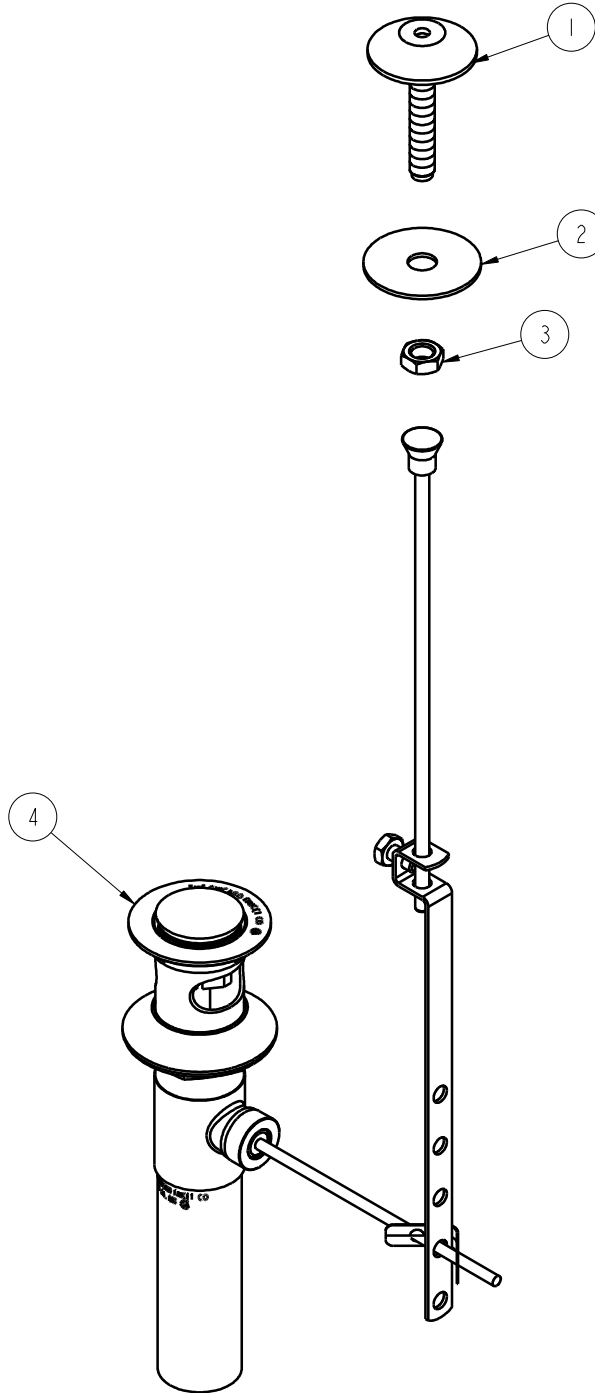

CHICAGO FAUCETS
 a Geberit company

2100 South Clearwater Drive
 Des Plaines, IL 60018
 Phone: 847-803-5000
 Fax: 847-803-5454
 www.chicagofaucets.com

REPAIR PARTS

BY: SID DATE: 02-25-10
 CHK: *[Signature]* REV:

FITTING NO.

226-ACP

SUBMITTED MODEL NO.

ITEM NO.

FOR TECHNICAL ASSISTANCE
 1-800-TEC-TRUE (1-800-832-8783)

ITEM	PART NO.	DESCRIPTION
1	56-151KJKCP	FLANGE ASSEMBLY
2	634-124JKNF	WASHER, STEEL 1.75 X .43 X .06
3	689-113JKRBF	NUT, 3/8-24 UNF X .56 X .22
4	1222-KJKCP	POP-UP WASTE