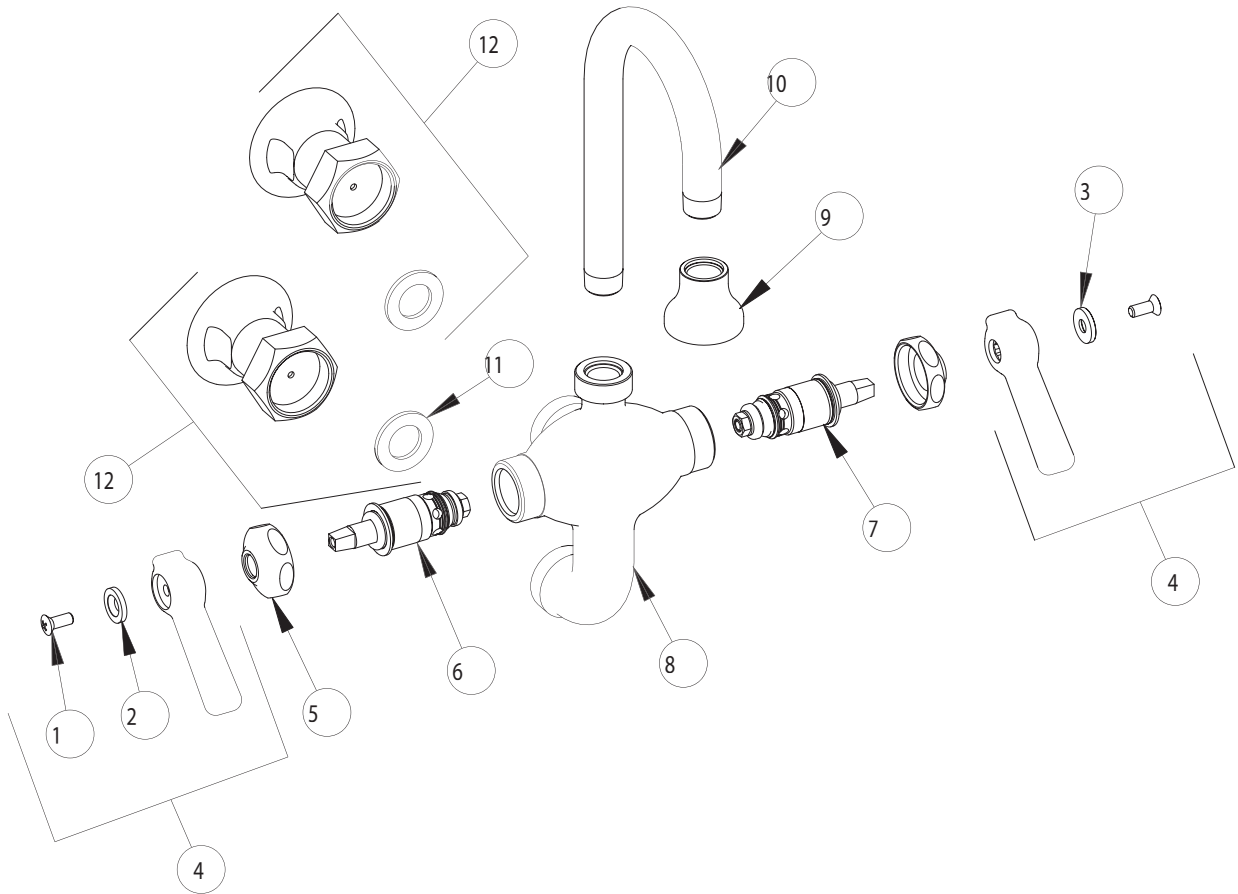

PARTS LIST

BY: JAR
CHK'D:

FINISH:
DATE:

AS SPECIFIED
8-29-01

225-261

ITEM NO.	PART NO.	DESCRIPTION
1	420-010	SCREW
2	633-023	INDEX BUTTON (RED)
3	633-123	INDEX BUTTON (BLUE)
4	369PR	LEVER HANDLE ASSEMBLY
5	1-214	CAP
6	1-100XT	QUATURN UNIT (LH)
7	1-099XT	QUATURN UNIT (RH)
8	-----	VALVE BODY (NOT SOLD SEPARATELY)
9	E4F	SPOUT END ASSEMBLY
10	225-001	TUBE SPOUT
11	65-006	WASHER
12	261	SHANK ASSEMBLY