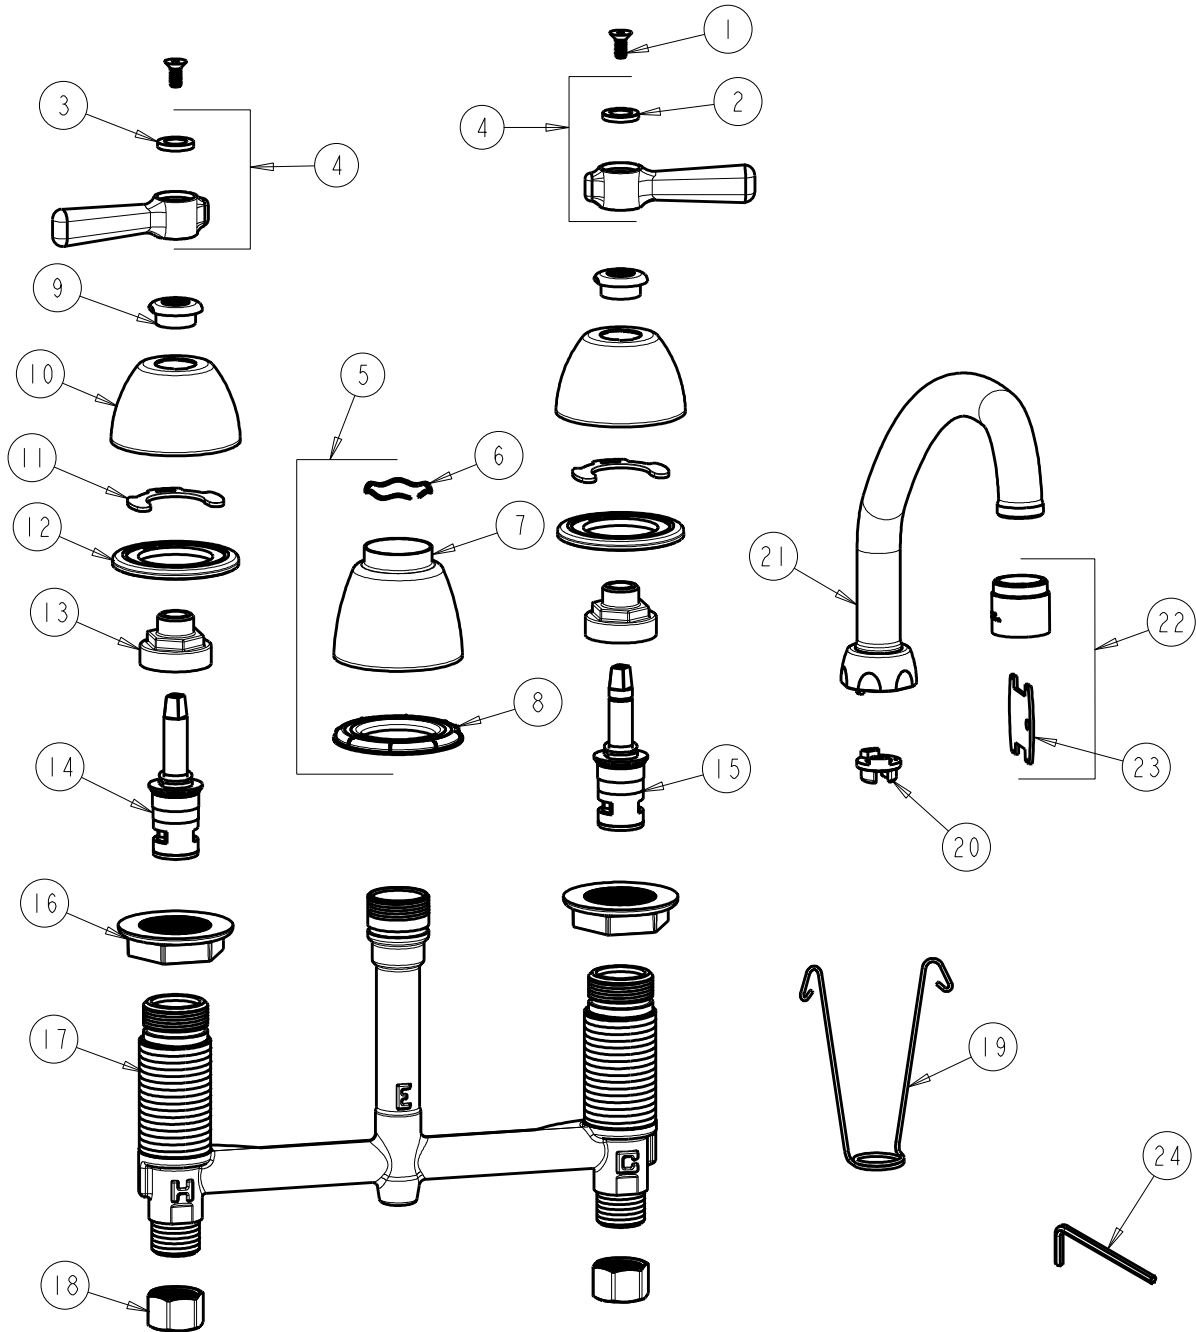

**CHICAGO FAUCETS**  
a Geberit company

2100 South Clearwater Drive  
Des Plaines, IL 60018  
Phone: 847-803-5000  
Fax: 847-803-5454  
www.chicagofaucets.com

**REPAIR PARTS**

FITTING NO.

**201-RSL9E35VPXKCP**

SUBMITTED MODEL NO.

BY: SID DATE: 06-29-11

CHK: REV: 04-18-12

ITEM NO.

**FOR TECHNICAL ASSISTANCE**  
1-800-TEC-TRUE (1-800-832-8783)

ITEM	PART NO.	DESCRIPTION	ITEM	PART NO.	DESCRIPTION
1	420-020JKNF	SCREW, 1/8 FLAT HEX HEAD X 1/2	13	274-014JKRBF	NUT, CAP
2	633-123JKNF	INDEX BUTTON (BLUE)	14	377-XKLHJKNF	LH CERAMIC CARTRIDGE 1/4
3	633-023JKNF	INDEX BUTTON (RED)	15	377-XKRHJKNF	RH CERAMIC CARTRIDGE 1/4
4	369-PRJKCP	LEVER HANDLE ASSEMBLY (PAIR)	16	250-004JKNF	LOCKNUT
5	785-400JKCP	SPOUT ESCUTCHEON KIT	17	-----	BODY, VALVE
6	50-038JKNF	WAVE WASHER	18	49-005JKRBF	COUPLING NUT
7	785-400JKCP	ESCUTCHEON, SPOUT BASE	19	200-008JKNF	HANGER
8	888-027JKNF	SPOUT ESCUTCHEON WASHER	20	786-001JKRBF	ADAPTER, RESTRICTED SWING
9	422-113JKCP	ESCUTCHEON NUT	21	L9ARSJKCP	FOR PARTS SEE L9AESJKCP
10	250-082JKCP	ESCUTCHEON	22	E35VPJKCP	SOFTFLO AERATOR 1.5GPM VR
11	200-009JKNF	CLIP, RETAIN	23	3-024JKRCF	KEY, VP
12	888-026JKNF	WASHER, SEALING	24	420-022JKNF	WRENCH, VP 1/8 HEX