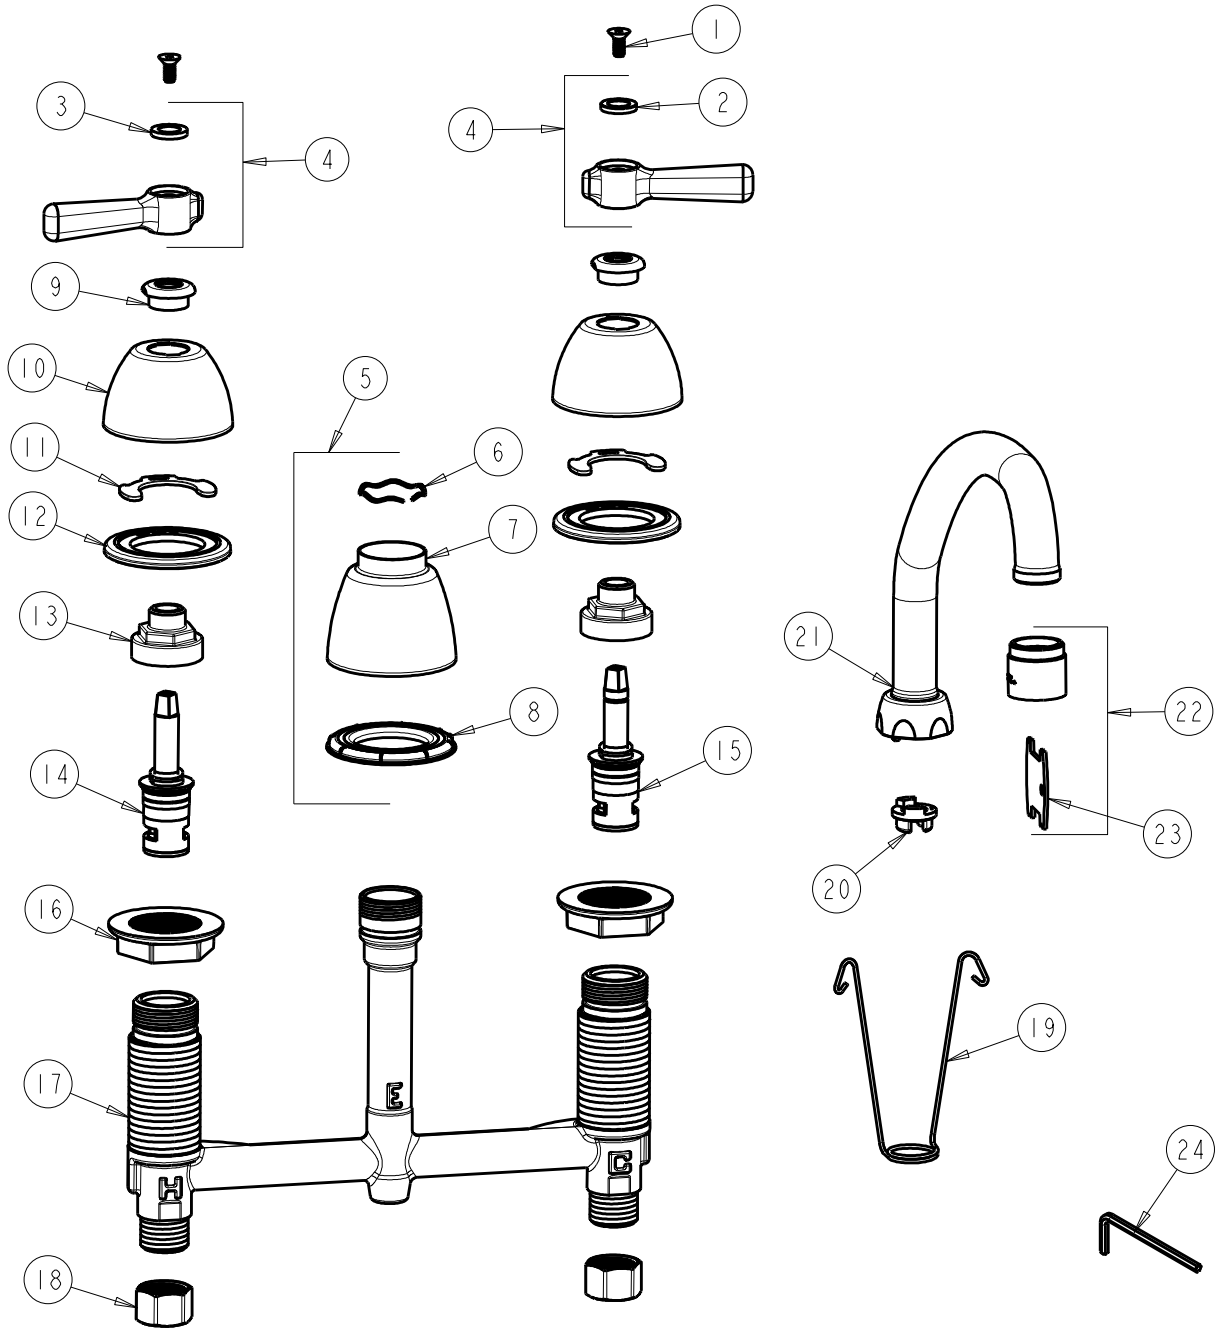

CHICAGO FAUCETS
a Geberit company

2100 South Clearwater Drive
Des Plaines, IL 60018
Phone: 847-803-5000
Fax: 847-803-5454
www.chicagofaucets.com

REPAIR PARTS

FITTING NO.

201-RSL9E35VPXKABCP

SUBMITTED MODEL NO.

BY: SID DATE: 06-29-11

CHK: REV: 04-20-12

ITEM NO.

FOR TECHNICAL ASSISTANCE
1-800-TEC-TRUE (1-800-832-8783)

ITEM	PART NO.	DESCRIPTION	ITEM	PART NO.	DESCRIPTION
1	420-020JKNF	SCREW, 1/8 FLAT HEX HEAD X 1/2	13	274-014JKRBF	NUT, CAP
2	633-123JKNF	INDEX BUTTON (BLUE)	14	377-XKLHJKABNF	LH CERAMIC CARTRIDGE 1/4
3	633-023JKNF	INDEX BUTTON (RED)	15	377-XKRHJKABNF	RH CERAMIC CARTRIDGE 1/4
4	369-PRJKCP	LEVER HANDLE ASSEMBLY (PAIR)	16	250-004JKNF	LOCKNUT
5	785-400JKCP	SPOUT ESCUTCHEON KIT	17	—	BODY, VALVE
6	50-038JKNF	WAVE WASHER	18	49-005JKRBF	COUPLING NUT
7	785-400JKCP	ESCUTCHEON, SPOUT BASE	19	200-008JKNF	HANGER
8	888-027JKNF	SPOUT ESCUTCHEON WASHER	20	786-001JKRBF	ADAPTER, RESTRICTED SWING
9	422-113JKCP	ESCUTCHEON NUT	21	L9ARSJKCP	FOR PARTS SEE L9AESJKCP
10	250-082JKCP	ESCUTCHEON	22	E35VPJKCP	SOFTFLO AERATOR 1.5GPM VR
11	200-009JKNF	CLIP, RETAIN	23	3-024JKRCF	KEY, VP
12	888-026JKNF	WASHER, SEALING	24	420-022JKNF	WRENCH, VP 1/8 HEX