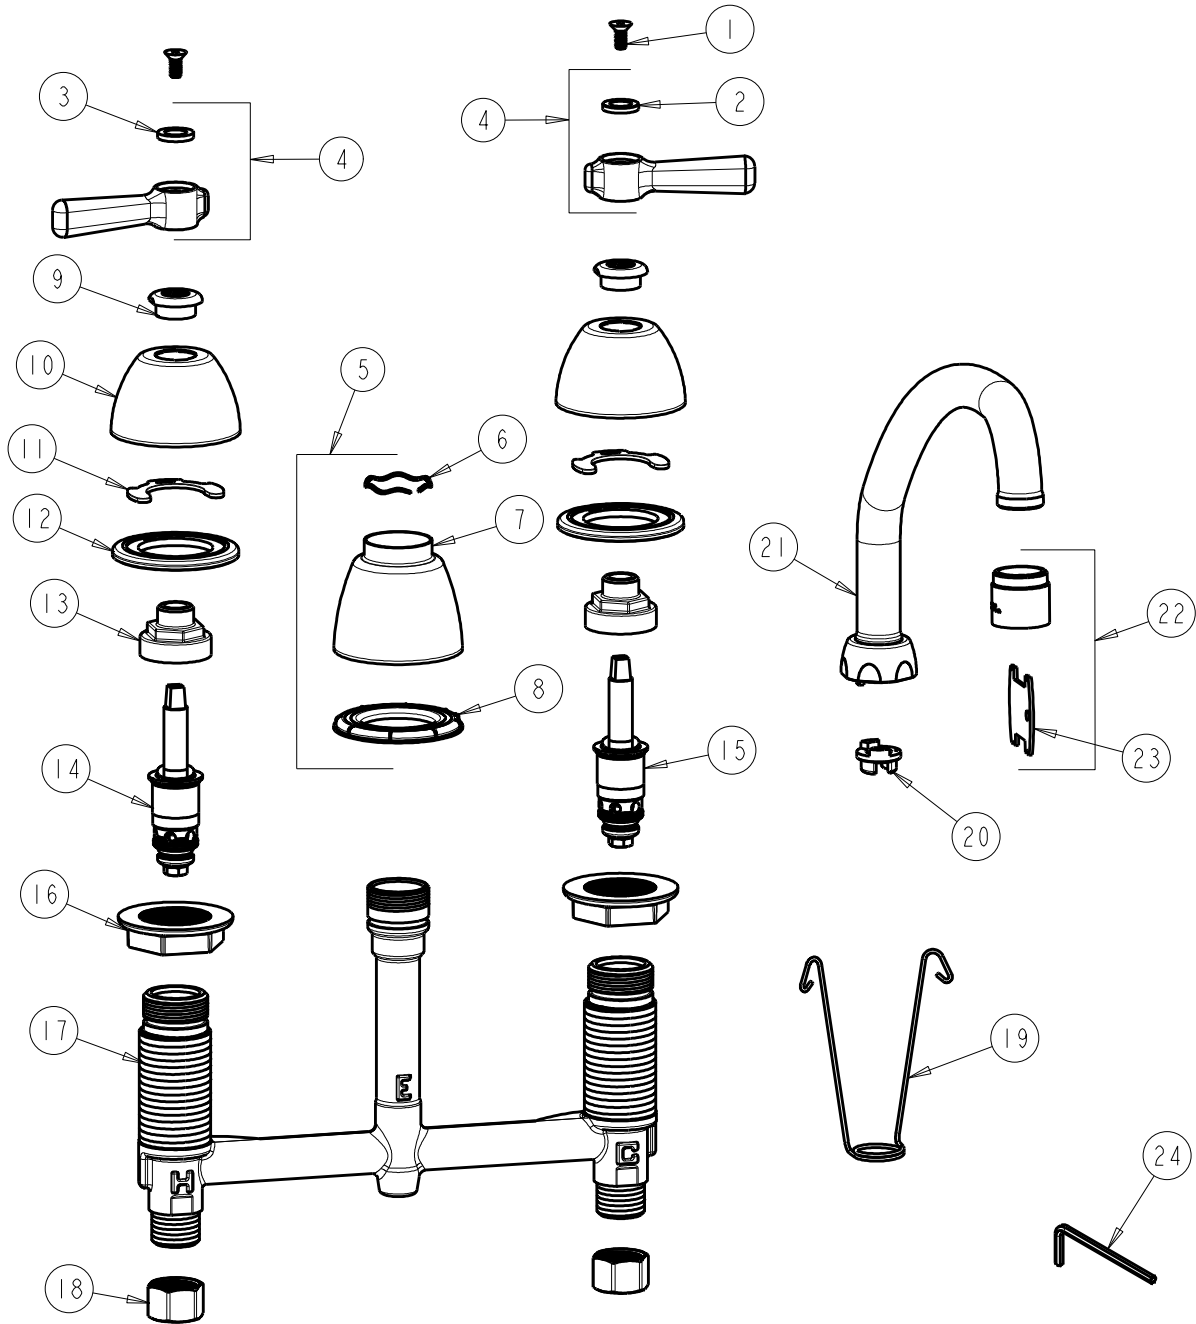

**CHICAGO FAUCETS**

a Geberit company

2100 South Clearwater Drive  
Des Plaines, IL 60018  
Phone: 847-803-5000  
Fax: 847-803-5454  
www.chicagofaucets.com

**REPAIR PARTS**

BY: SID DATE: 06-29-11  
CHK: REV: 04-18-12

FITTING NO.

**201-RSL9E35VPCP**

SUBMITTED MODEL NO.

ITEM NO.

**FOR TECHNICAL ASSISTANCE**  
1-800-TEC-TRUE (1-800-832-8783)

ITEM	PART NO.	DESCRIPTION	ITEM	PART NO.	DESCRIPTION
1	420-020JKNF	SCREW, 1/8 FLAT HEX HEAD X 1/2	13	274-014JKRBF	NUT, CAP
2	633-123JKNF	INDEX BUTTON (BLUE)	14	377-XTLHJKNF	LH QUATURN CARTRIDGE
3	633-023JKNF	INDEX BUTTON (RED)	15	377-XTRHJKNF	RH QUATURN CARTRIDGE
4	369-PRJKCP	LEVER HANDLE ASSEMBLY (PAIR)	16	250-004JKNF	LOCKNUT
5	785-400JKCP	SPOUT ESCUTCHEON KIT	17	-----	BODY, VALVE
6	50-038JKNF	WAVE WASHER	18	49-005JKRBF	COUPLING NUT
7	785-400JKCP	ESCUTCHEON, SPOUT BASE	19	200-008JKNF	HANGER
8	888-027JKNF	SPOUT ESCUTCHEON WASHER	20	786-001JKRBF	ADAPTER, RESTRICTED SWING
9	422-113JKCP	ESCUTCHEON NUT	21	L9ARSJKCP	FOR PARTS SEE L9AESJKCP
10	250-082JKCP	ESCUTCHEON	22	E35VPJKCP	SOFTFLO AERATOR 1.5GPM VR
11	200-009JKNF	CLIP, RETAIN	23	3-024JKRCF	KEY, VP
12	888-026JKNF	WASHER, SEALING	24	420-022JKNF	WRENCH, VP 1/8 HEX