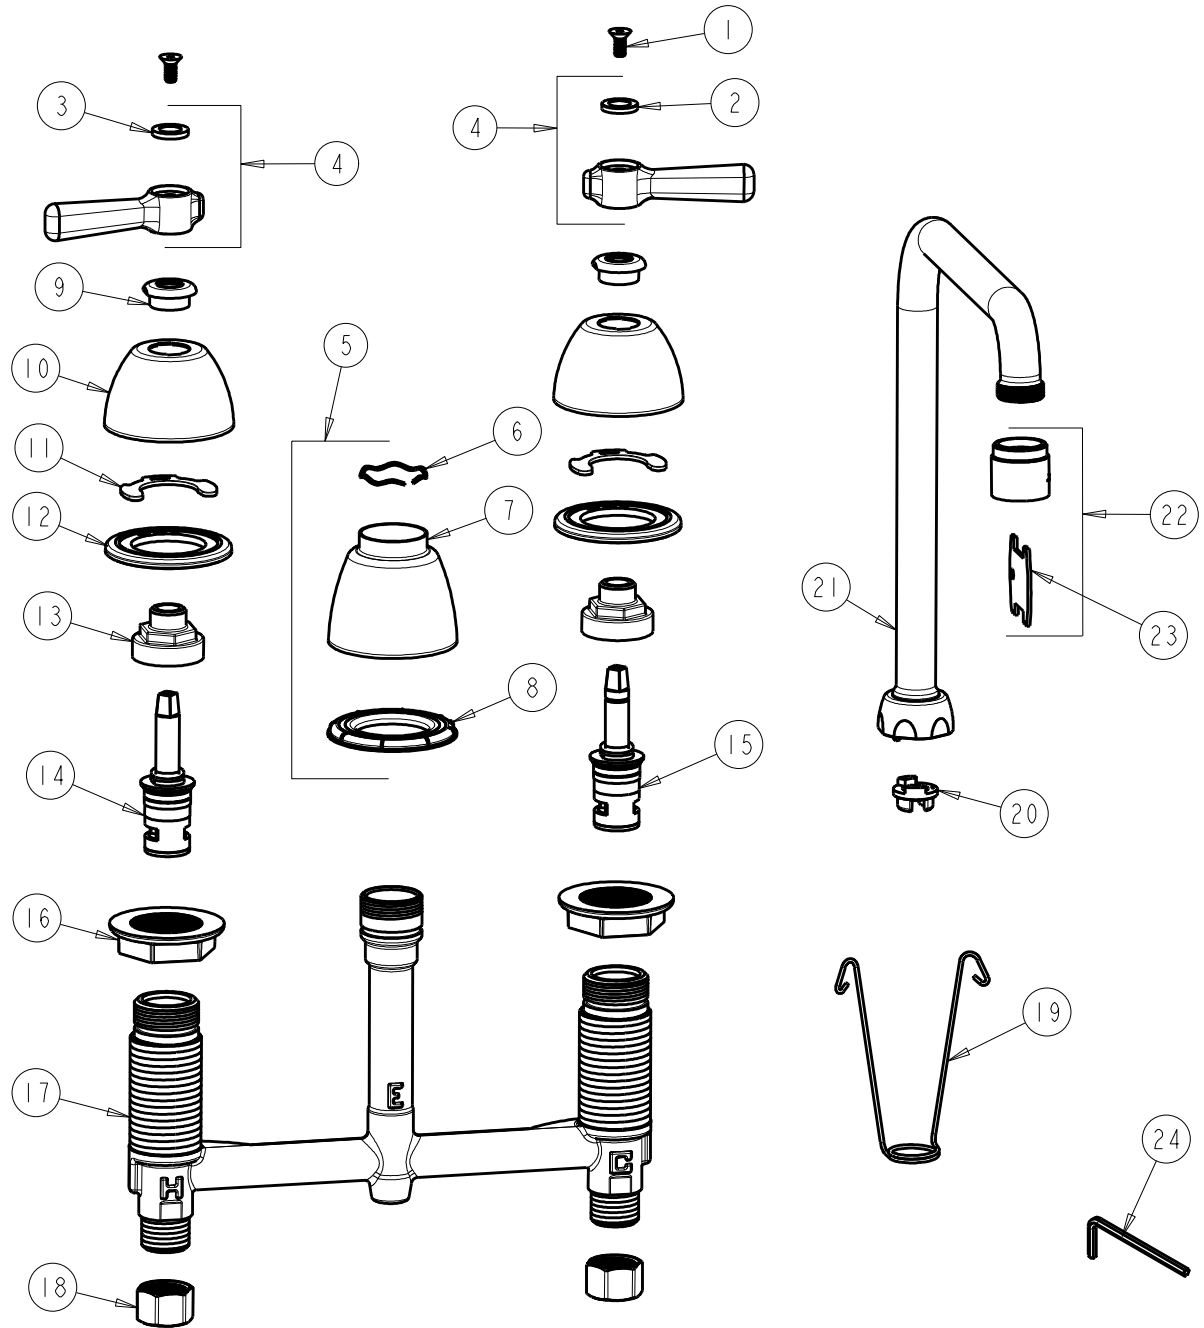

CHICAGO FAUCETS
a Geberit company

2100 South Clearwater Drive
Des Plaines, IL 60018
Phone: 847-803-5000
Fax: 847-803-5454
www.chicagofaucets.com

REPAIR PARTS

FITTING NO.

201-RSHA8AE35VPXKABCP

SUBMITTED MODEL NO.

ITEM NO.

BY: SID DATE: 06-29-11

CHK: REV: 04-23-12

FOR TECHNICAL ASSISTANCE
1-800-TEC-TRUE (1-800-832-8783)

| ITEM | PART NO. | DESCRIPTION | ITEM | PART NO. | DESCRIPTION |
|------|-------------|--------------------------------|------|----------------|---------------------------|
| 1 | 420-020JKNF | SCREW, 1/8 FLAT HEX HEAD X 1/2 | 13 | 274-014JKRBF | NUT, CAP |
| 2 | 633-123JKNF | INDEX BUTTON (BLUE) | 14 | 377-XKLHJKABNF | LH CERAMIC CARTRIDGE 1/4 |
| 3 | 633-023JKNF | INDEX BUTTON (RED) | 15 | 377-XKRHJKABNF | RH CERAMIC CARTRIDGE 1/4 |
| 4 | 369-PRJKCP | LEVER HANDLE ASSEMBLY (PAIR) | 16 | 250-004JKNF | LOCKNUT |
| 5 | 785-400JKCP | SPOUT ESCUTCHEON KIT | 17 | — | BODY, VALVE |
| 6 | 50-038JKNF | WAVE WASHER | 18 | 49-005JKRBF | COUPLING NUT |
| 7 | 785-400JKCP | ESCUTCHEON, SPOUT BASE | 19 | 200-008JKNF | HANGER |
| 8 | 888-027JKNF | SPOUT ESCUTCHEON WASHER | 20 | 786-001JKRBF | ADAPTER, RESTRICTED SWING |
| 9 | 422-113JKCP | ESCUTCHEON NUT | 21 | HA8ARSJKCP | FOR PARTS SEE HA8ARSJKCP |
| 10 | 250-082JKCP | ESCUTCHEON | 22 | E35VPJKCP | SOFTFLO AERATOR 1.5GPM VR |
| 11 | 200-009JKNF | CLIP, RETAIN | 23 | 3-024JKRCF | KEY, VP |
| 12 | 888-026JKNF | WASHER, SEALING | 24 | 420-022JKNF | WRENCH, VP 1/8 HEX |