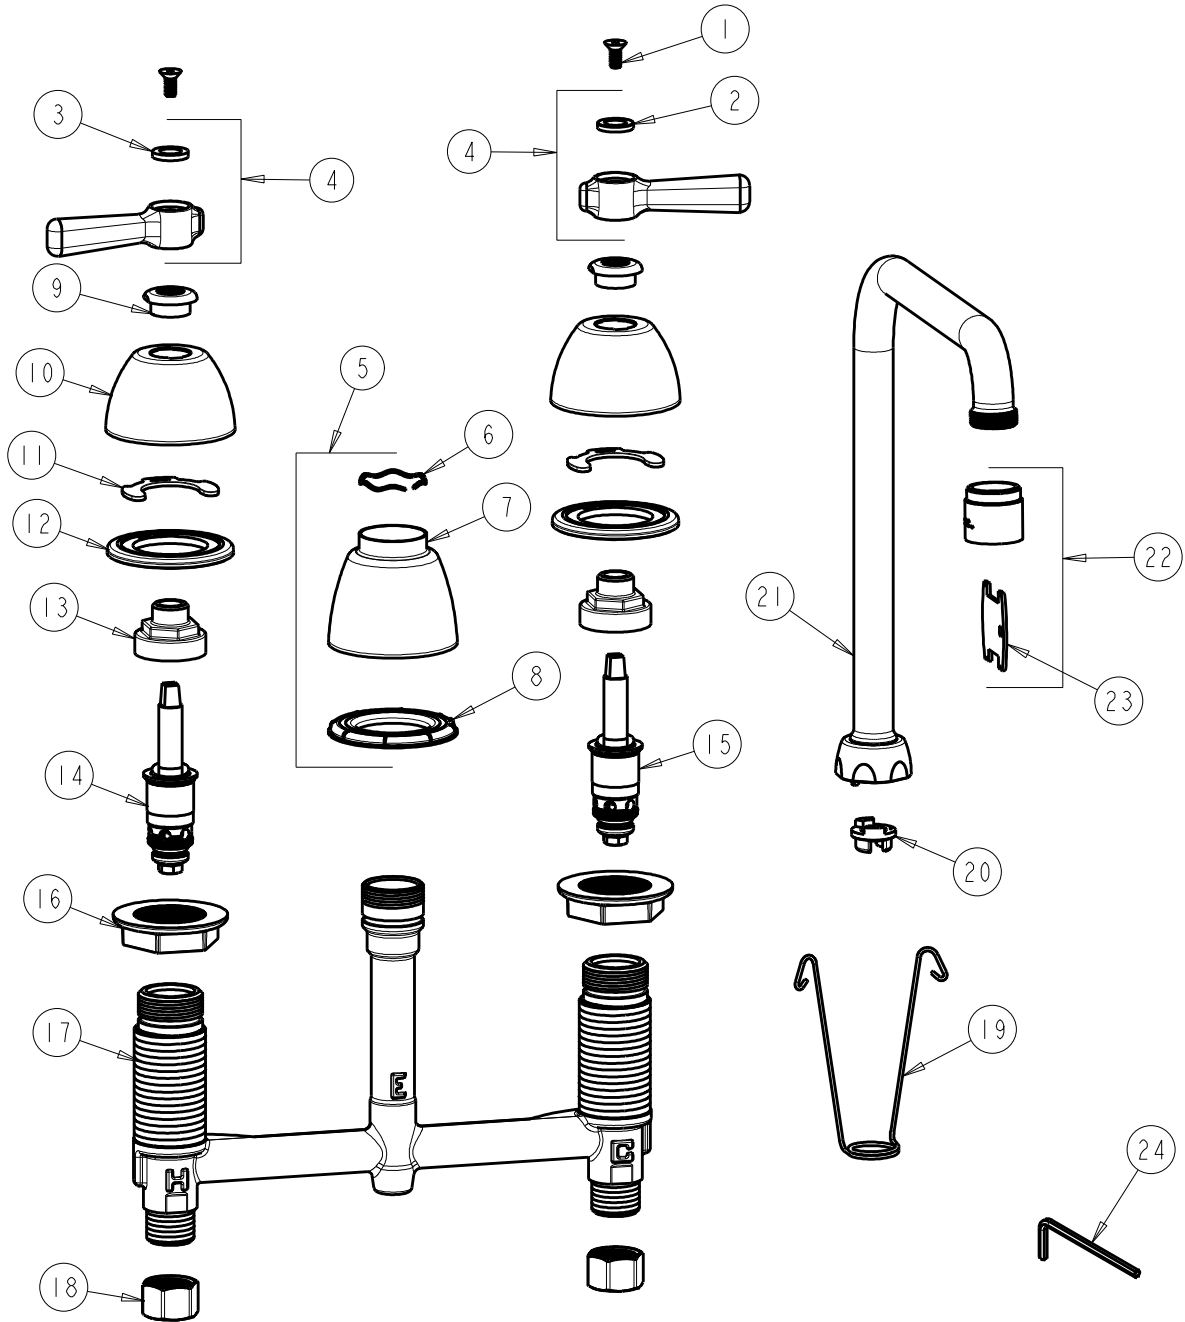

CHICAGO FAUCETS
a Geberit company

2100 South Clearwater Drive
Des Plaines, IL 60018
Phone: 847-803-5000
Fax: 847-803-5454
www.chicagofaucets.com

REPAIR PARTS

FITTING NO.

201-RSHA8AE35VPCP

SUBMITTED MODEL NO.

ITEM NO.

BY: SID DATE: 06-29-11

CHK: REV: 04-18-12

FOR TECHNICAL ASSISTANCE
1-800-TEC-TRUE (1-800-832-8783)

ITEM	PART NO.	DESCRIPTION	ITEM	PART NO.	DESCRIPTION
1	420-020JKNF	SCREW, 1/8 FLAT HEX HEAD X 1/2	13	274-014JKRBF	NUT, CAP
2	633-123JKNF	INDEX BUTTON (BLUE)	14	377-XTLHJKNF	LH QUATURN CARTRIDGE
3	633-023JKNF	INDEX BUTTON (RED)	15	377-XTRHJKNF	RH QUATURN CARTRIDGE
4	369-PRJKCP	LEVER HANDLE ASSEMBLY (PAIR)	16	250-004JKNF	LOCKNUT
5	785-400JKCP	SPOUT ESCUTCHEON KIT	17	-----	BODY, VALVE
6	50-038JKNF	WAVE WASHER	18	49-005JKRBF	COUPLING NUT
7	785-400JKCP	ESCUTCHEON, SPOUT BASE	19	200-008JKNF	HANGER
8	888-027JKNF	SPOUT ESCUTCHEON WASHER	20	786-001JKRBF	ADAPTER, RESTRICTED SWING
9	422-113JKCP	ESCUTCHEON NUT	21	HA8ARSJKCP	FOR PARTS SEE HA8ARSJKCP
10	250-082JKCP	ESCUTCHEON	22	E35VPJKCP	SOFTFLO AERATOR 1.5GPM VR
11	200-009JKNF	CLIP, RETAIN	23	3-024JKRCF	KEY, VP
12	888-026JKNF	WASHER, SEALING	24	420-022JKNF	WRENCH, VP 1/8 HEX