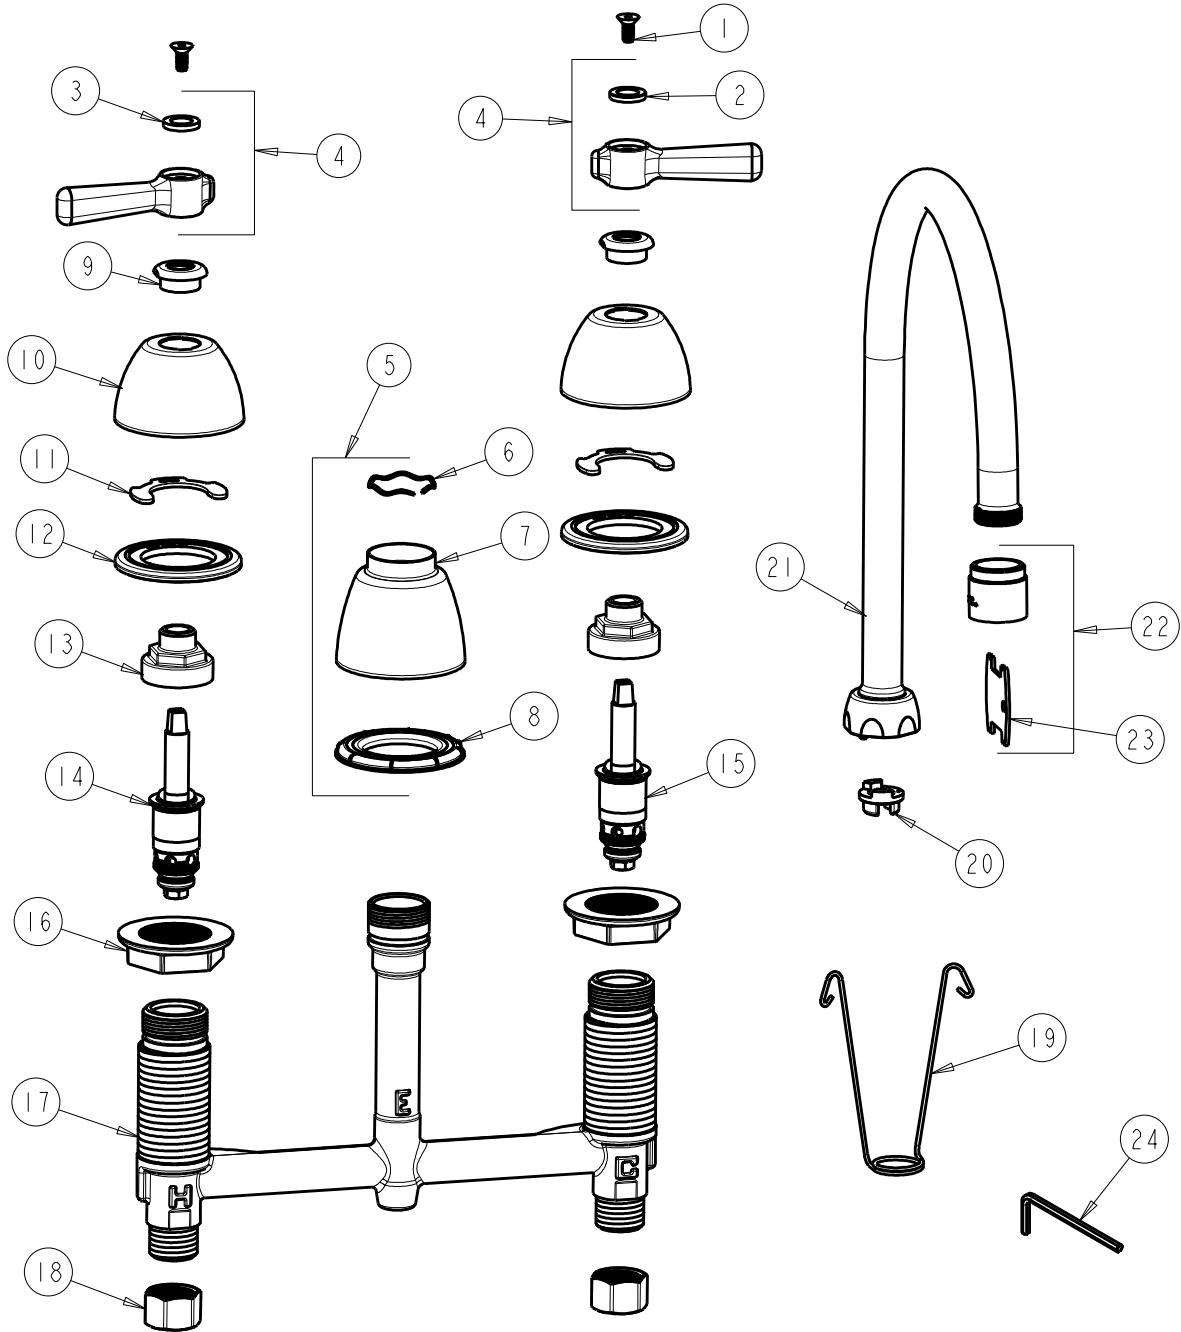

**CHICAGO FAUCETS**  
a Geberit company

2100 South Clearwater Drive  
Des Plaines, IL 60018  
Phone: 847-803-5000  
Fax: 847-803-5454  
www.chicagofaucets.com

**REPAIR PARTS**

FITTING NO.

**201-RSGN8AE3VPCP**

SUBMITTED MODEL NO.

BY: SID DATE: 06-30-11

CHK: REV: 04-23-12

ITEM NO.

**FOR TECHNICAL ASSISTANCE**  
**1-800-TEC-TRUE (1-800-832-8783)**

ITEM	PART NO.	DESCRIPTION	ITEM	PART NO.	DESCRIPTION
1	420-020JKNF	SCREW, 1/8 FLAT HEX HEAD X 1/2	13	274-014JKRBF	NUT, CAP
2	633-123JKNF	INDEX BUTTON (BLUE)	14	377-XTLHJKNF	LH QUATURN CARTRIDGE
3	633-023JKNF	INDEX BUTTON (RED)	15	377-XTRHJKNF	RH QUATURN CARTRIDGE
4	369-PRJKCP	LEVER HANDLE ASSEMBLY (PAIR)	16	250-004JKNF	LOCKNUT
5	785-400JKCP	SPOUT ESCUTCHEON KIT	17	---	BODY, VALVE
6	50-038JKNF	WAVE WASHER	18	49-005JKRBF	COUPLING NUT
7	785-400JKCP	ESCUTCHEON, SPOUT BASE	19	200-008JKNF	HANGER
8	888-027JKNF	SPOUT ESCUTCHEON WASHER	20	786-001JKRBF	ADAPTER, RESTRICTED SWING
9	422-113JKCP	ESCUTCHEON NUT	21	GN8ARSJKCP	FOR PARTS SEE GN8ARSJKCP
10	250-082JKCP	ESCUTCHEON	22	E3VPJKCP	VP SOFTFLO AERATOR 2.2 GPM
11	200-009JKNF	CLIP, RETAIN	23	3-024JKRCF	KEY, VP
12	888-026JKNF	WASHER, SEALING	24	420-022JKNF	WRENCH, VP 1/8 HEX