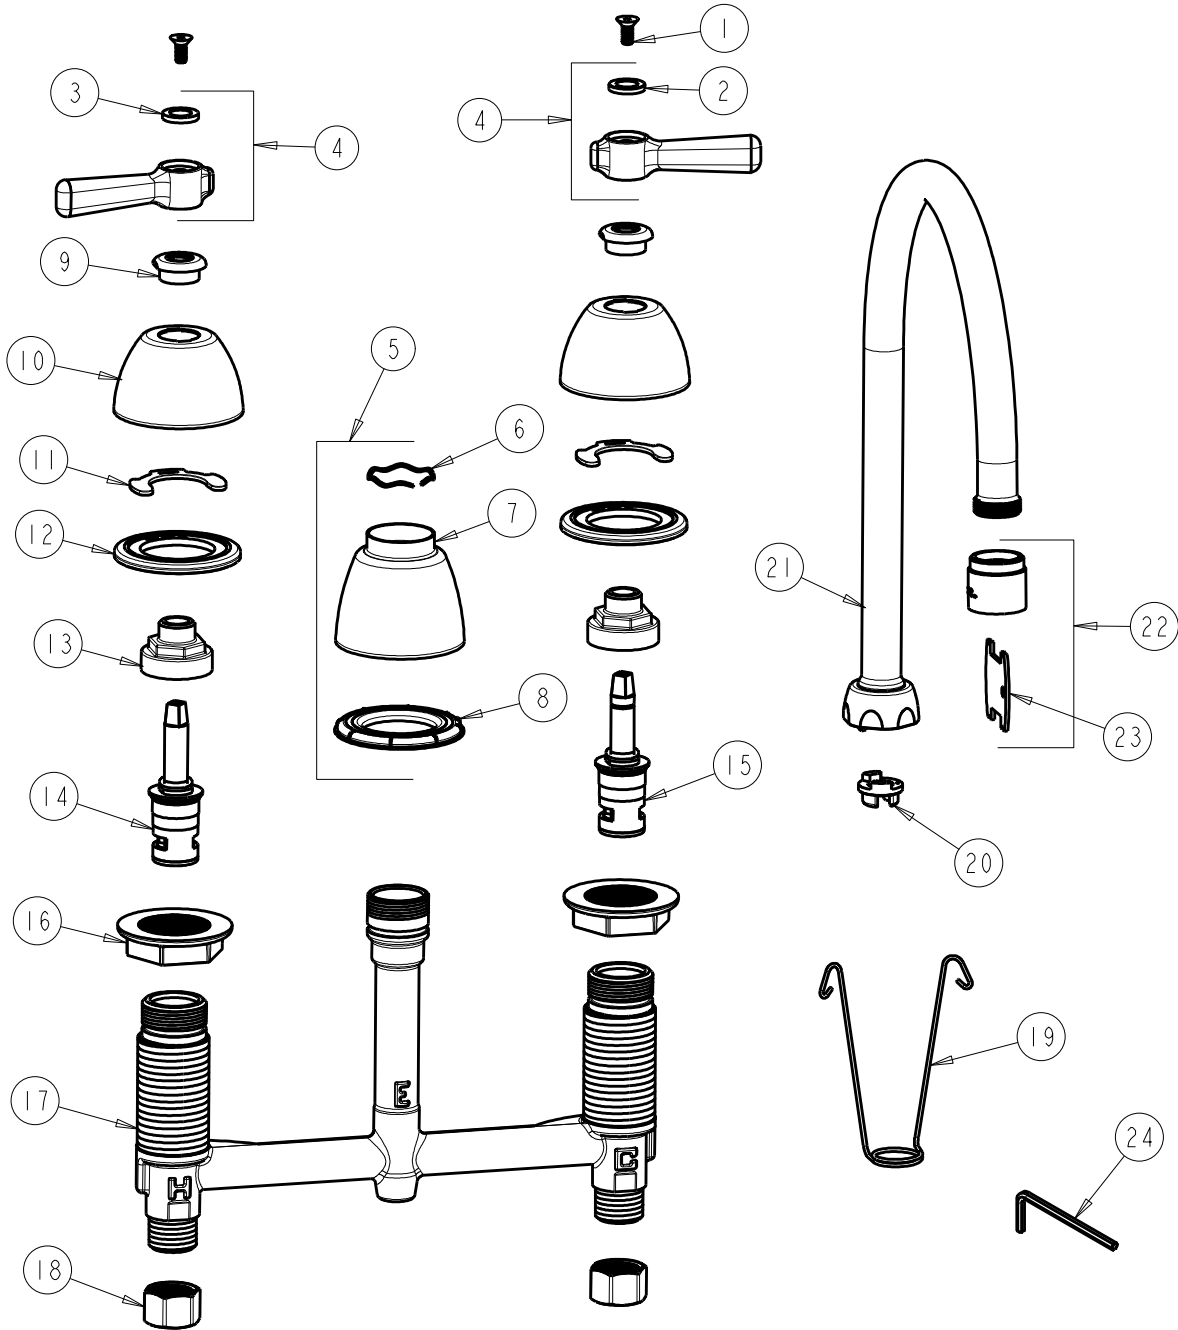

CHICAGO FAUCETS
a Geberit company

2100 South Clearwater Drive
Des Plaines, IL 60018
Phone: 847-803-5000
Fax: 847-803-5454
www.chicagofaucets.com

REPAIR PARTS

FITTING NO.

201-RSGN8AE35VPXKCP

SUBMITTED MODEL NO.

BY: SID DATE: 06-30-11

CHK: REV: 04-23-12

ITEM NO.

FOR TECHNICAL ASSISTANCE
1-800-TEC-TRUE (1-800-832-8783)

ITEM	PART NO.	DESCRIPTION	ITEM	PART NO.	DESCRIPTION
1	420-020JKNF	SCREW, 1/8 FLAT HEX HEAD X 1/2	13	274-014JKRBF	NUT, CAP
2	633-123JKNF	INDEX BUTTON (BLUE)	14	377-XKLHJKNF	LH CERAMIC CARTRIDGE 1/4
3	633-023JKNF	INDEX BUTTON (RED)	15	377-XKRHJKNF	RH CERAMIC CARTRIDGE 1/4
4	369-PRJKCP	LEVER HANDLE ASSEMBLY (PAIR)	16	250-004JKNF	LOCKNUT
5	785-400JKCP	SPOUT ESCUTCHEON KIT	17	---	BODY, VALVE
6	50-038JKNF	WAVE WASHER	18	49-005JKRBF	COUPLING NUT
7	785-400JKCP	ESCUTCHEON, SPOUT BASE	19	200-008JKNF	HANGER
8	888-027JKNF	SPOUT ESCUTCHEON WASHER	20	786-001JKRBF	ADAPTER, RESTRICTED SWING
9	422-113JKCP	ESCUTCHEON NUT	21	GN8ARSJKCP	FOR PARTS SEE GN8ARSJKCP
10	250-082JKCP	ESCUTCHEON	22	E35VPJKCP	SOFTFLO AERATOR 1.5GPM VR
11	200-009JKNF	CLIP, RETAIN	23	3-024JKRCF	KEY, VP
12	888-026JKNF	WASHER, SEALING	24	420-022JKNF	WRENCH, VP 1/8 HEX