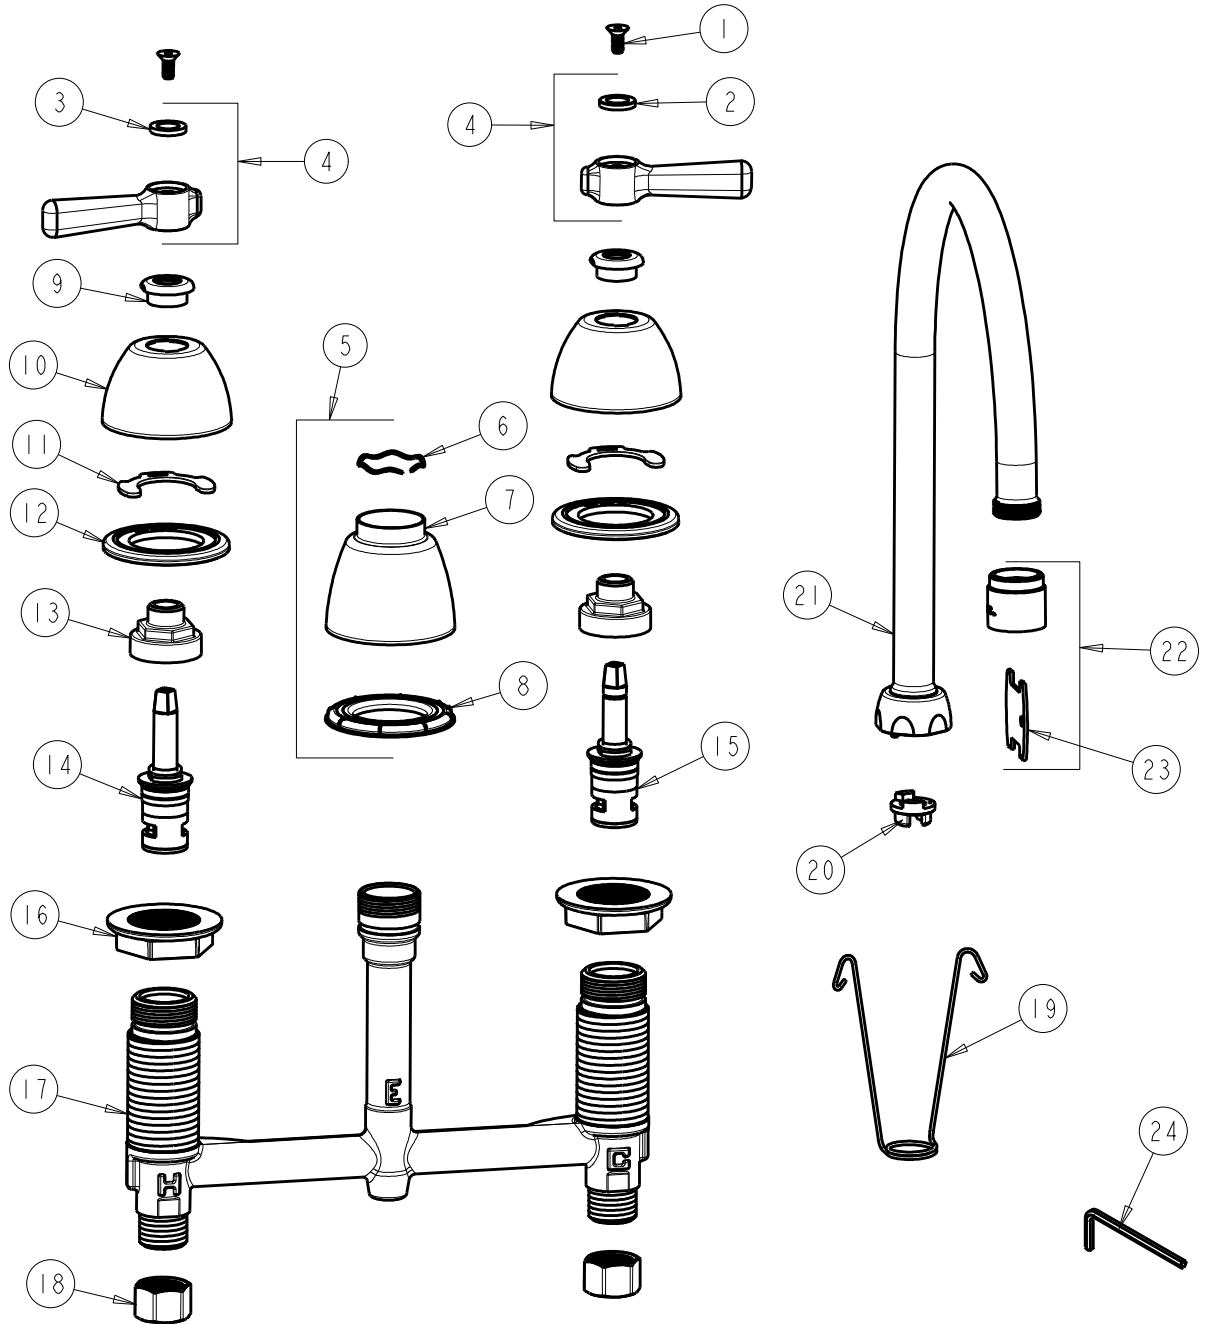

**CHICAGO FAUCETS**  
a Geberit company

2100 South Clearwater Drive  
Des Plaines, IL 60018  
Phone: 847-803-5000  
Fax: 847-803-5454  
www.chicagofaucets.com

**REPAIR PARTS**

FITTING NO.

201-RSGN8AE35VPXKABCP

SUBMITTED MODEL NO.

BY: SID DATE: 06-29-11

CHK: REV: 04-23-12

ITEM NO.

**FOR TECHNICAL ASSISTANCE**  
1-800-TEC-TRUE (1-800-832-8783)

ITEM	PART NO.	DESCRIPTION	ITEM	PART NO.	DESCRIPTION
1	420-020JKNF	SCREW, 1/8 FLAT HEX HEAD X 1/2	13	274-014JKRBF	NUT, CAP
2	633-123JKNF	INDEX BUTTON (BLUE)	14	377-XKLHJKABNF	LH CERAMIC CARTRIDGE 1/4
3	633-023JKNF	INDEX BUTTON (RED)	15	377-XKRHJKABNF	RH CERAMIC CARTRIDGE 1/4
4	369-PRJKCP	LEVER HANDLE ASSEMBLY (PAIR)	16	250-004JKNF	LOCKNUT
5	785-400JKCP	SPOUT ESCUTCHEON KIT	17	---	BODY, VALVE
6	50-038JKNF	WAVE WASHER	18	49-005JKRBF	COUPLING NUT
7	785-400JKCP	ESCUTCHEON, SPOUT BASE	19	200-008JKNF	HANGER
8	888-027JKNF	SPOUT ESCUTCHEON WASHER	20	786-001JKRBF	ADAPTER, RESTRICTED SWING
9	422-113JKCP	ESCUTCHEON NUT	21	GN8ARSJKCP	FOR PARTS SEE GN8ARSJKCP
10	250-082JKCP	ESCUTCHEON	22	E35VPJKCP	SOFTFLO AERATOR 1.5GPM VR
11	200-009JKNF	CLIP, RETAIN	23	3-024JKRCF	KEY, VP
12	888-026JKNF	WASHER, SEALING	24	420-022JKNF	WRENCH, VP 1/8 HEX