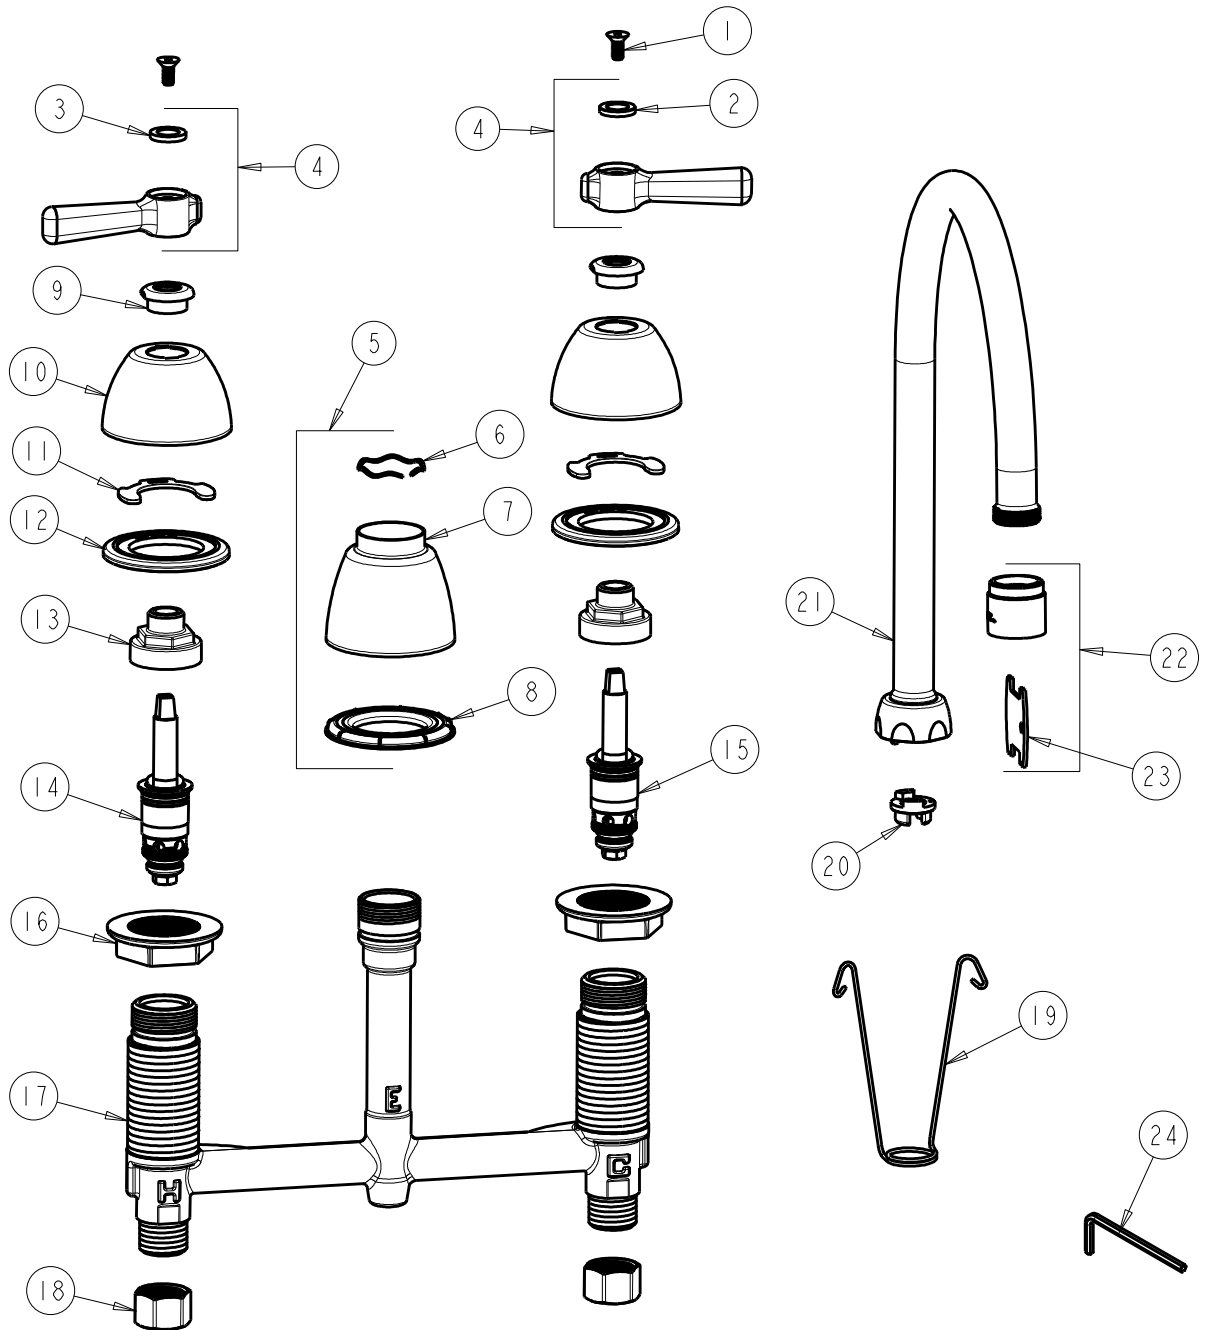

**CHICAGO FAUCETS**  
a Geberit company

2100 South Clearwater Drive  
Des Plaines, IL 60018  
Phone: 847-803-5000  
Fax: 847-803-5454  
www.chicagofaucets.com

**REPAIR PARTS**

FITTING NO.

**201-RSGN8AE35VPABCP**

SUBMITTED MODEL NO.

BY: SID DATE: 06-29-11

CHK: REV: 04-23-12

ITEM NO.

**FOR TECHNICAL ASSISTANCE**  
1-800-TEC-TRUE (1-800-832-8783)

ITEM	PART NO.	DESCRIPTION	ITEM	PART NO.	DESCRIPTION
1	420-020JKNF	SCREW, 1/8 FLAT HEX HEAD X 1/2	13	274-014JKRBF	NUT, CAP
2	633-123JKNF	INDEX BUTTON (BLUE)	14	377-XTLHJKABNF	LH QUATURN CARTRIDGE
3	633-023JKNF	INDEX BUTTON (RED)	15	377-XTRHJKABNF	RH QUATURN CARTRIDGE
4	369-PRJKCP	LEVER HANDLE ASSEMBLY (PAIR)	16	250-004JKNF	LOCKNUT
5	785-400JKCP	SPOUT ESCUTCHEON KIT	17	—	BODY, VALVE
6	50-038JKNF	WAVE WASHER	18	49-005JKRBF	COUPLING NUT
7	785-400JKCP	ESCUTCHEON, SPOUT BASE	19	200-008JKNF	HANGER
8	888-027JKNF	SPOUT ESCUTCHEON WASHER	20	786-001JKRBF	ADAPTER, RESTRICTED SWING
9	422-113JKCP	ESCUTCHEON NUT	21	GN8ARSJKCP	FOR PARTS SEE GN8ARSJKCP
10	250-082JKCP	ESCUTCHEON	22	E35VPJKCP	SOFTFLO AERATOR 1.5GPM VR
11	200-009JKNF	CLIP, RETAIN	23	3-024JKRCF	KEY, VP
12	888-026JKNF	WASHER, SEALING	24	420-022JKNF	WRENCH, VP 1/8 HEX