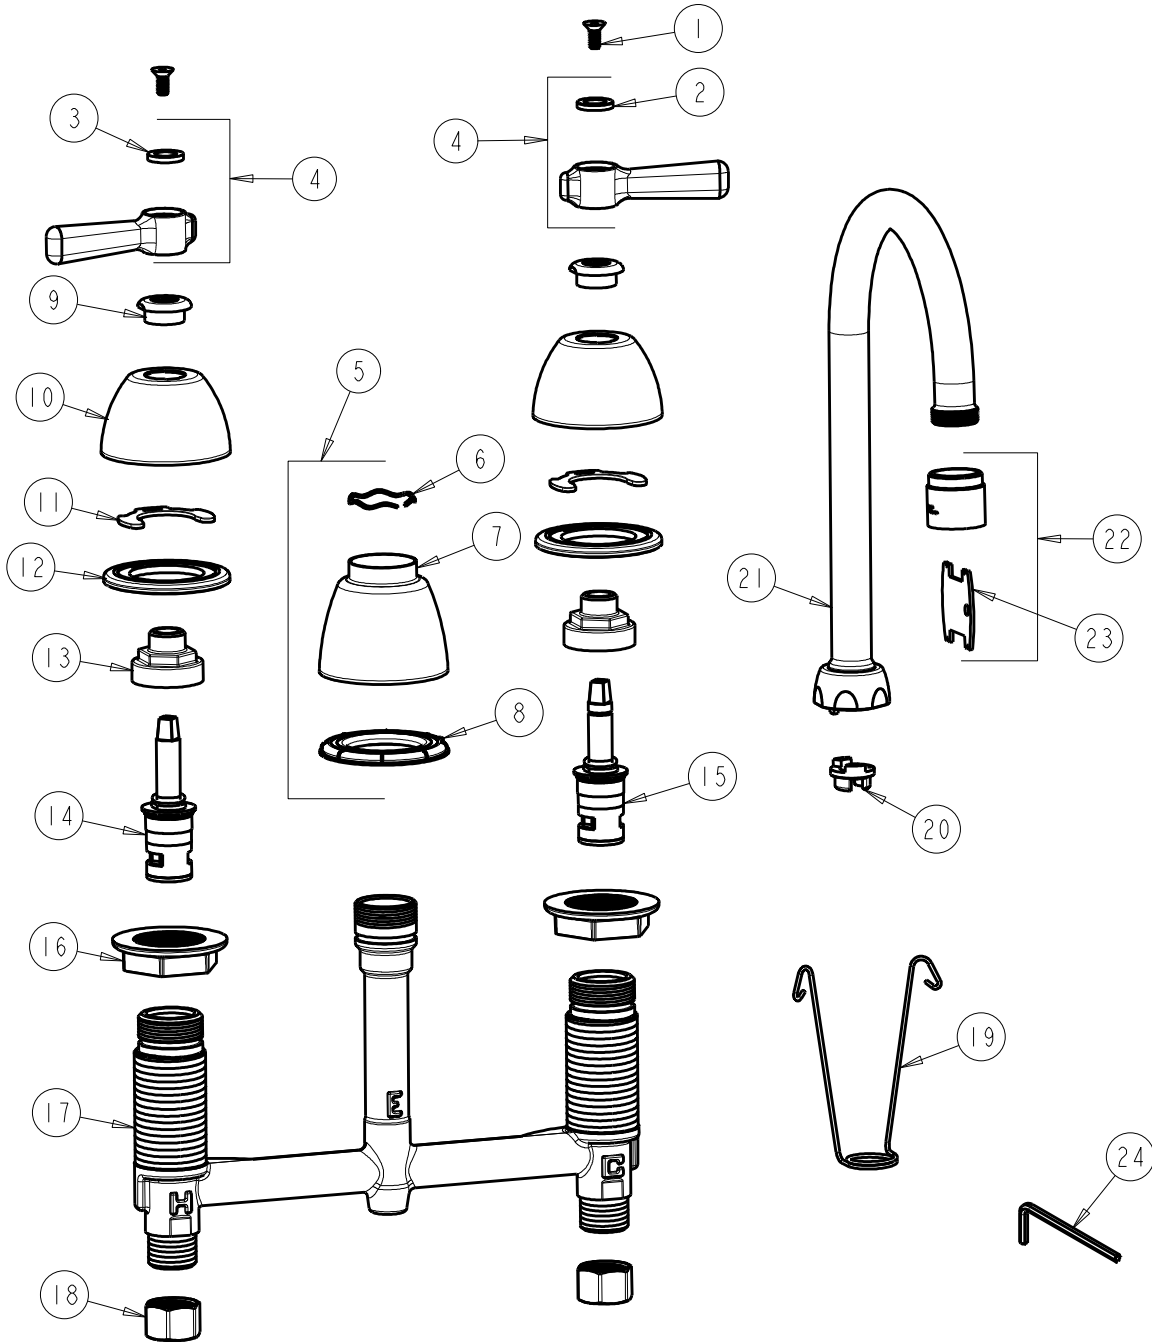

**CHICAGO FAUCETS**  
a Geberit company

2100 South Clearwater Drive  
Des Plaines, IL 60018  
Phone: 847-803-5000  
Fax: 847-803-5454  
www.chicagofaucets.com

**REPAIR PARTS**

FITTING NO.

**201-RSGN2AE3VPXKCP**

SUBMITTED MODEL NO.

BY: SID DATE: 06-30-11

CHK: REV: 04-23-12

ITEM NO.

**FOR TECHNICAL ASSISTANCE**  
1-800-TEC-TRUE (1-800-832-8783)

| ITEM | PART NO.    | DESCRIPTION                    | ITEM | PART NO.     | DESCRIPTION                |
|------|-------------|--------------------------------|------|--------------|----------------------------|
| 1    | 420-020JKNF | SCREW, 1/8 FLAT HEX HEAD X 1/2 | 13   | 274-014JKRBF | NUT, CAP                   |
| 2    | 633-123JKNF | INDEX BUTTON (BLUE)            | 14   | 377-XKLHJKNF | LH CERAMIC CARTRIDGE 1/4   |
| 3    | 633-023JKNF | INDEX BUTTON (RED)             | 15   | 377-XKRHJKNF | RH CERAMIC CARTRIDGE 1/4   |
| 4    | 369-PRJKCP  | LEVER HANDLE ASSEMBLY (PAIR)   | 16   | 250-004JKNF  | LOCKNUT                    |
| 5    | 785-400JKCP | SPOUT ESCUTCHEON KIT           | 17   | —            | BODY, VALVE                |
| 6    | 50-038JKNF  | WAVE WASHER                    | 18   | 49-005JKRBF  | COUPLING NUT               |
| 7    | 785-400JKCP | ESCUTCHEON, SPOUT BASE         | 19   | 200-008JKNF  | HANGER                     |
| 8    | 888-027JKNF | SPOUT ESCUTCHEON WASHER        | 20   | 786-001JKRBF | ADAPTER, RESTRICTED SWING  |
| 9    | 422-113JKCP | ESCUTCHEON NUT                 | 21   | GN2ARSJKCP   | FOR PARTS SEE GN2ARSJKCP   |
| 10   | 250-082JKCP | ESCUTCHEON                     | 22   | E3VPJKCP     | VP SOFTFLO AERATOR 2.2 GPM |
| 11   | 200-009JKNF | CLIP, RETAIN                   | 23   | 3-024JKRCF   | KEY, VP                    |
| 12   | 888-026JKNF | WASHER, SEALING                | 24   | 420-022JKNF  | WRENCH, VP 1/8 HEX         |