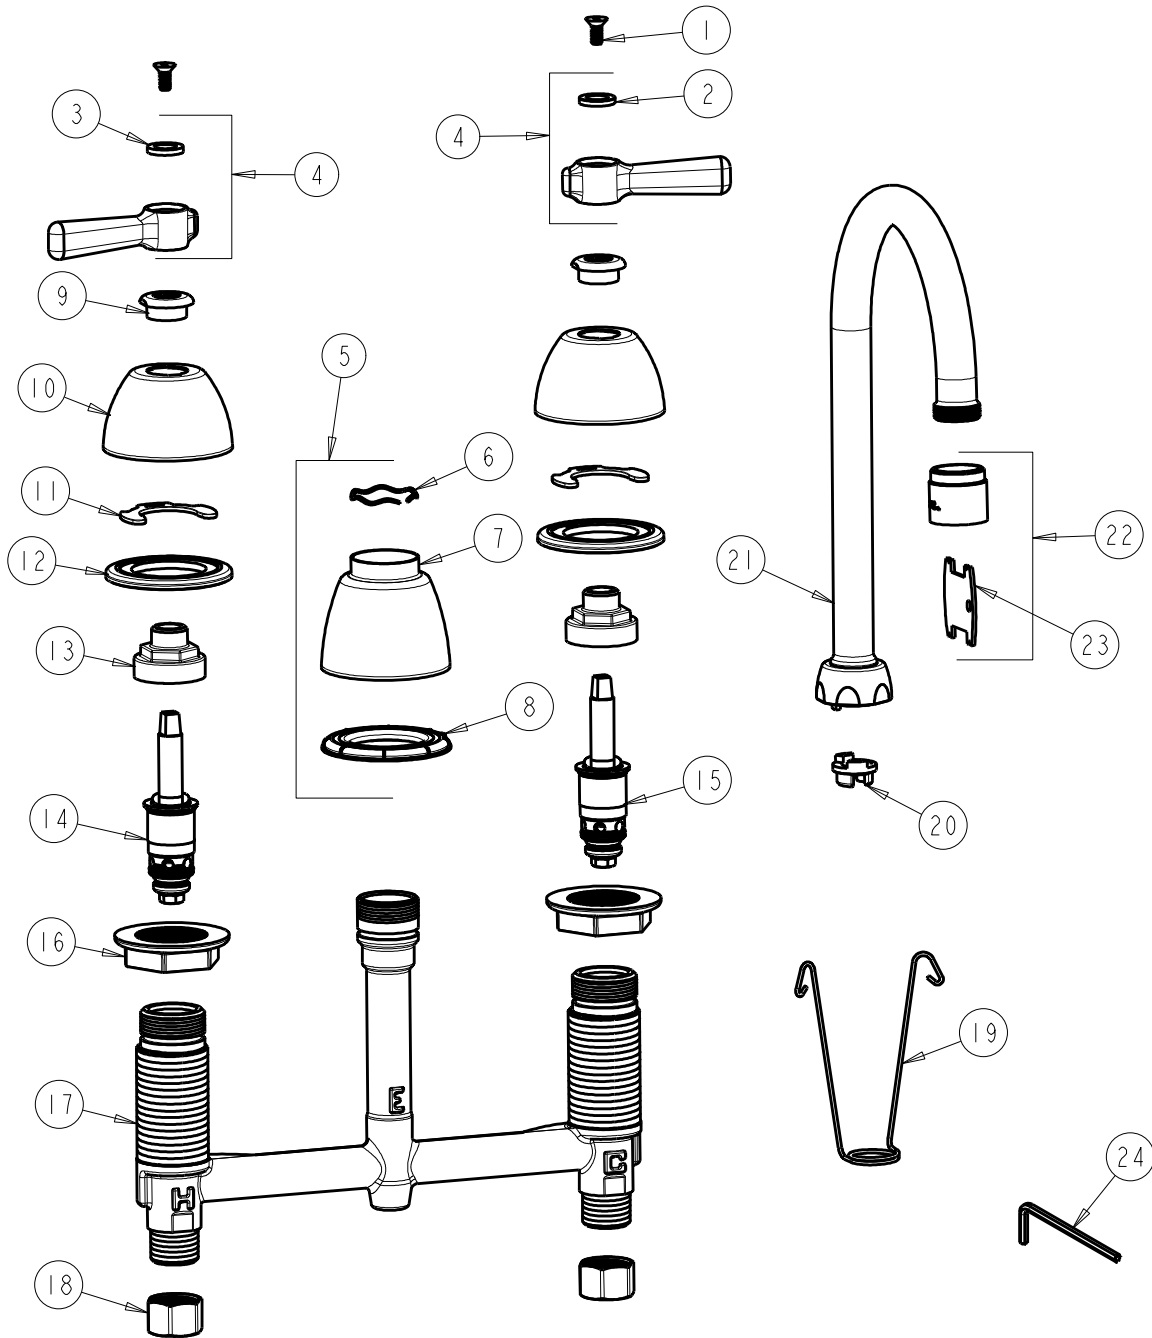

CHICAGO FAUCETS
a Geberit company

2100 South Clearwater Drive
Des Plaines, IL 60018
Phone: 847-803-5000
Fax: 847-803-5454
www.chicagofaucets.com

REPAIR PARTS

FITTING NO.

201-RSGN2AE3VPCP

SUBMITTED MODEL NO.

BY: SID DATE: 06-30-11

CHK: REV: 04-23-12

ITEM NO.

FOR TECHNICAL ASSISTANCE
1-800-TEC-TRUE (1-800-832-8783)

ITEM	PART NO.	DESCRIPTION	ITEM	PART NO.	DESCRIPTION
1	420-020JKNF	SCREW, 1/8 FLAT HEX HEAD X 1/2	13	274-014JKRBF	NUT, CAP
2	633-123JKNF	INDEX BUTTON (BLUE)	14	377-XTLHJKNF	LH QUATURN CARTRIDGE
3	633-023JKNF	INDEX BUTTON (RED)	15	377-XTRHJKNF	RH QUATURN CARTRIDGE
4	369-PRJKCP	LEVER HANDLE ASSEMBLY (PAIR)	16	250-004JKNF	LOCKNUT
5	785-400JKCP	SPOUT ESCUTCHEON KIT	17	---	BODY, VALVE
6	50-038JKNF	WAVE WASHER	18	49-005JKRBF	COUPLING NUT
7	785-400JKCP	ESCUTCHEON, SPOUT BASE	19	200-008JKNF	HANGER
8	888-027JKNF	SPOUT ESCUTCHEON WASHER	20	786-001JKRBF	ADAPTER, RESTRICTED SWING
9	422-113JKCP	ESCUTCHEON NUT	21	GN2ARSJKCP	FOR PARTS SEE GN2ARSJKCP
10	250-082JKCP	ESCUTCHEON	22	E3VPJKCP	VP SOFTFLO AERATOR 2.2 GPM
11	200-009JKNF	CLIP, RETAIN	23	3-024JKRCF	KEY, VP
12	888-026JKNF	WASHER, SEALING	24	420-022JKNF	WRENCH, VP 1/8 HEX