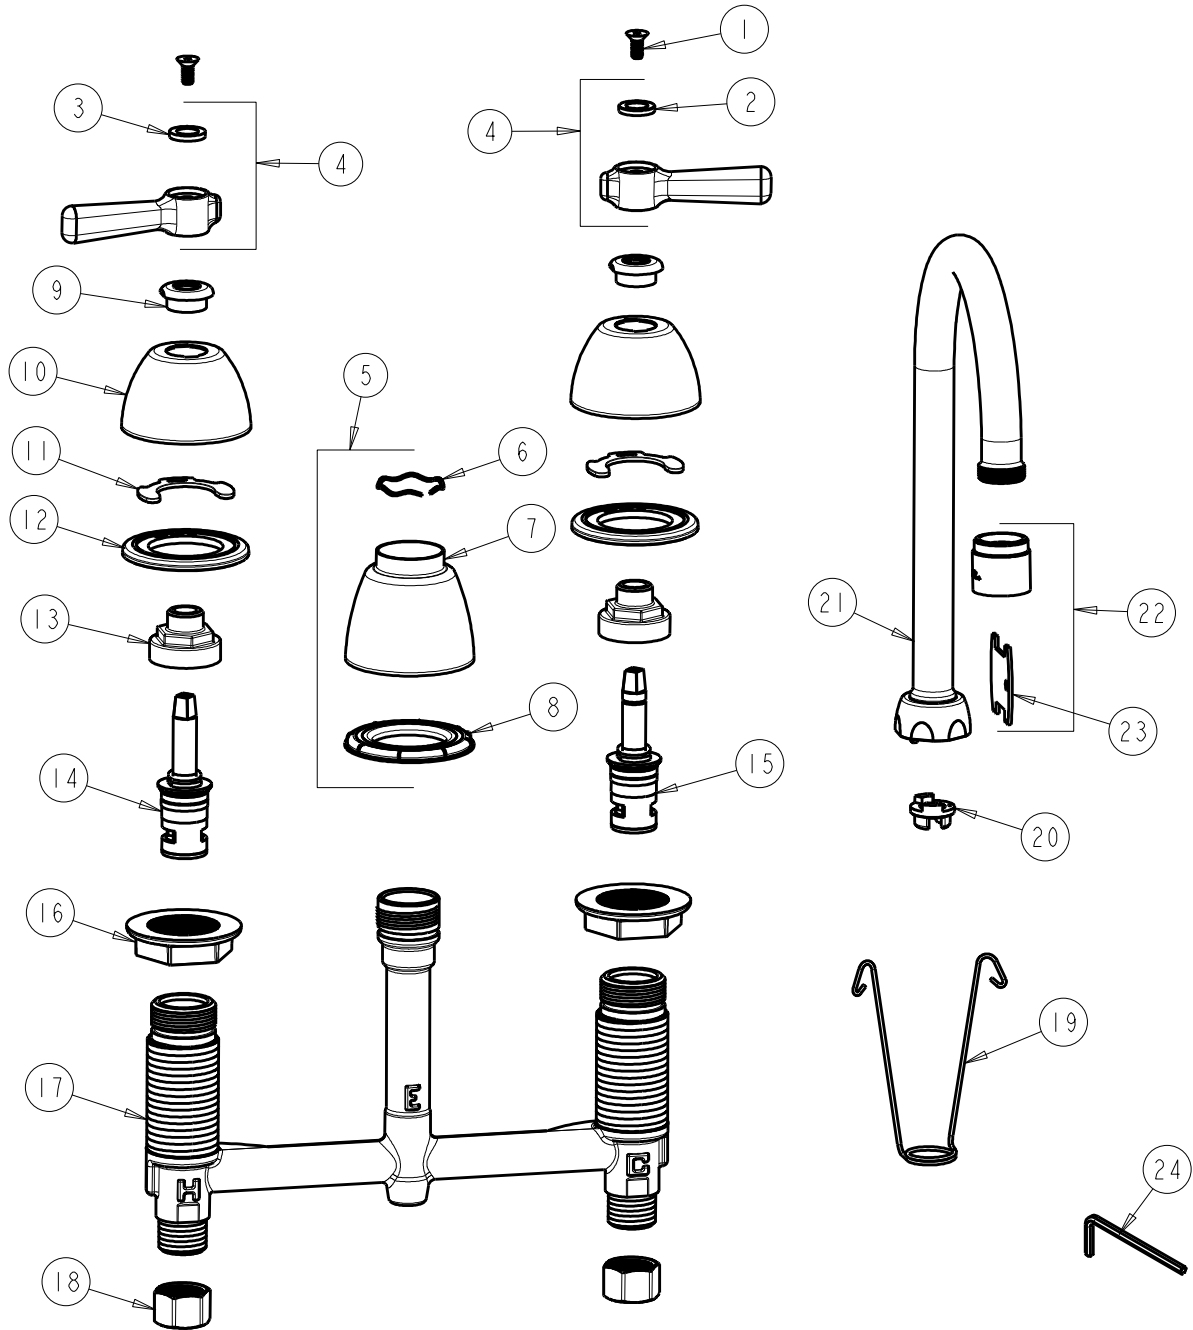

CHICAGO FAUCETS
a Geberit company

2100 South Clearwater Drive
Des Plaines, IL 60018
Phone: 847-803-5000
Fax: 847-803-5454
www.chicagofaucets.com

REPAIR PARTS

FITTING NO.

201-RSGN2AE35VPXKABCP

SUBMITTED MODEL NO.

BY: SID DATE: 06-29-11

CHK: REV: 04-23-12

ITEM NO.

FOR TECHNICAL ASSISTANCE
1-800-TEC-TRUE (1-800-832-8783)

ITEM	PART NO.	DESCRIPTION	ITEM	PART NO.	DESCRIPTION
1	420-020JKNF	SCREW, 1/8 FLAT HEX HEAD X 1/2	13	274-014JKRBF	NUT, CAP
2	633-123JKNF	INDEX BUTTON (BLUE)	14	377-XKLHJKABNF	LH CERAMIC CARTRIDGE 1/4
3	633-023JKNF	INDEX BUTTON (RED)	15	377-XKRHJKABNF	RH CERAMIC CARTRIDGE 1/4
4	369-PRJKCP	LEVER HANDLE ASSEMBLY (PAIR)	16	250-004JKNF	LOCKNUT
5	785-400JKCP	SPOUT ESCUTCHEON KIT	17	—	BODY, VALVE
6	50-038JKNF	WAVE WASHER	18	49-005JKRBF	COUPLING NUT
7	785-400JKCP	ESCUTCHEON, SPOUT BASE	19	200-008JKNF	HANGER
8	888-027JKNF	SPOUT ESCUTCHEON WASHER	20	786-001JKRBF	ADAPTER, RESTRICTED SWING
9	422-113JKCP	ESCUTCHEON NUT	21	GN2ARSJKCP	FOR PARTS SEE GN2ARSJKCP
10	250-082JKCP	ESCUTCHEON	22	E35VPJKCP	SOFTFLO AERATOR 1.5GPM VR
11	200-009JKNF	CLIP, RETAIN	23	3-024JKRCF	KEY, VP
12	888-026JKNF	WASHER, SEALING	24	420-022JKNF	WRENCH, VP 1/8 HEX