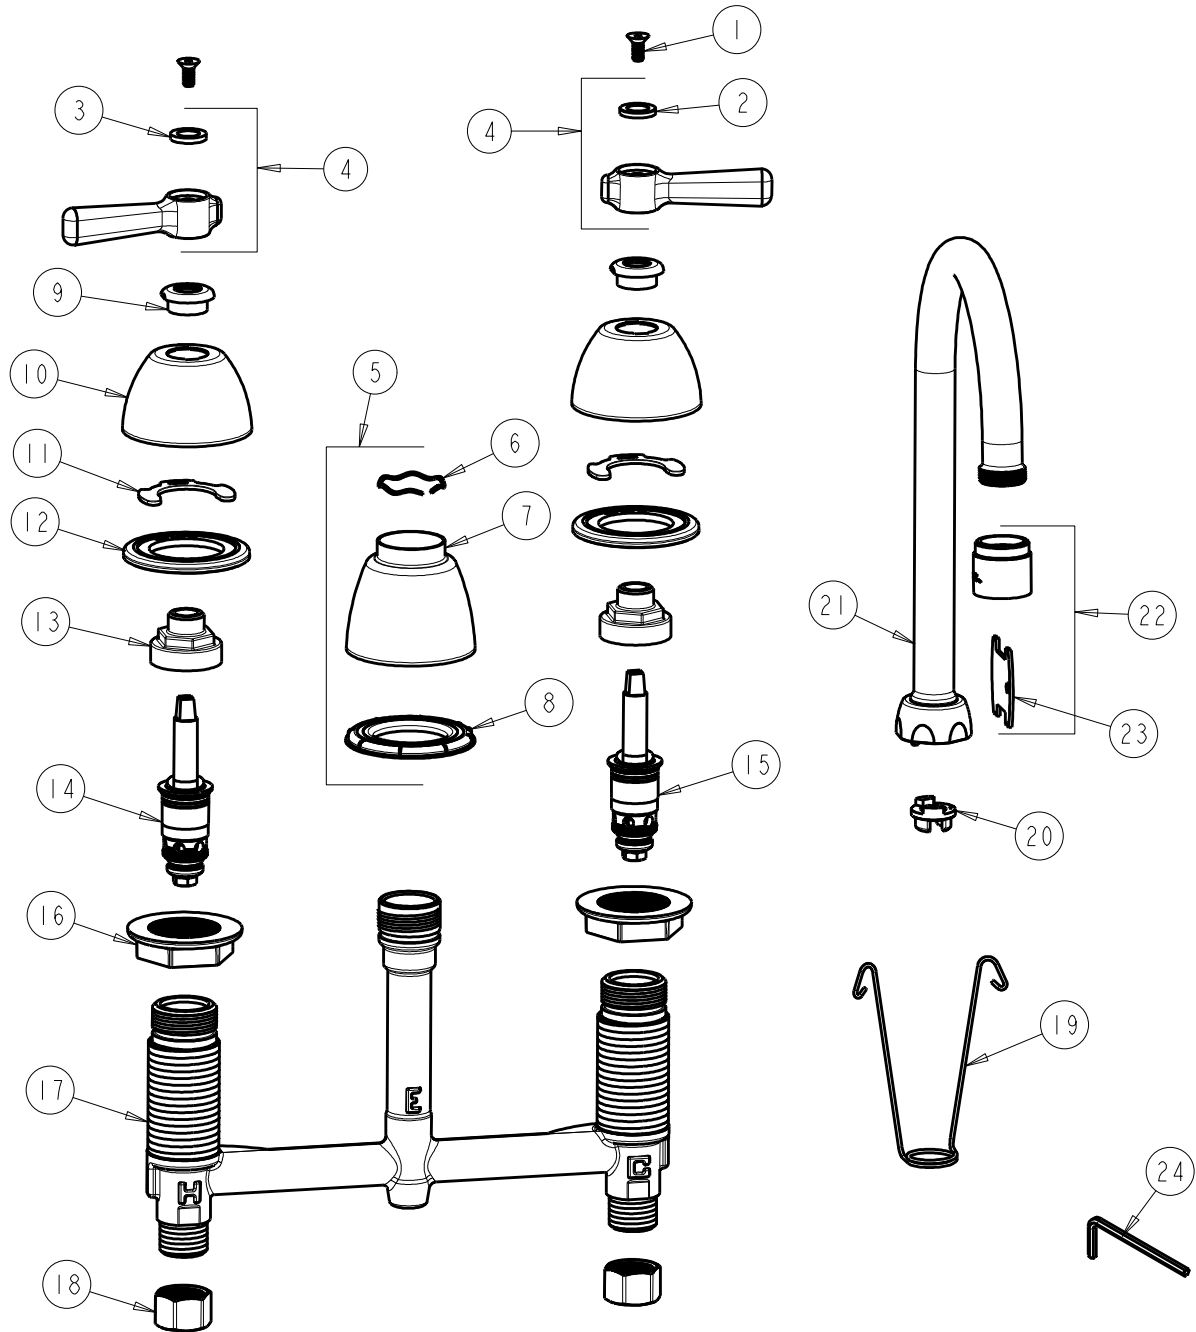

CHICAGO FAUCETS
a Geberit company

2100 South Clearwater Drive
Des Plaines, IL 60018
Phone: 847-803-5000
Fax: 847-803-5454
www.chicagofaucets.com

REPAIR PARTS

FITTING NO.

201-RSGN2AE35VPABCP

SUBMITTED MODEL NO.

BY: SID DATE: 06-29-11

CHK: REV: 04-23-12

ITEM NO.

FOR TECHNICAL ASSISTANCE
1-800-TEC-TRUE (1-800-832-8783)

ITEM	PART NO.	DESCRIPTION	ITEM	PART NO.	DESCRIPTION
1	420-020JKNF	SCREW, 1/8 FLAT HEX HEAD X 1/2	13	274-014JKRBF	NUT, CAP
2	633-123JKNF	INDEX BUTTON (BLUE)	14	377-XTLHJKABNF	LH QUATURN CARTRIDGE
3	633-023JKNF	INDEX BUTTON (RED)	15	377-XTRHJKABNF	RH QUATURN CARTRIDGE
4	369-PRJKCP	LEVER HANDLE ASSEMBLY (PAIR)	16	250-004JKNF	LOCKNUT
5	785-400JKCP	SPOUT ESCUTCHEON KIT	17	—	BODY, VALVE
6	50-038JKNF	WAVE WASHER	18	49-005JKRBF	COUPLING NUT
7	785-400JKCP	ESCUTCHEON, SPOUT BASE	19	200-008JKNF	HANGER
8	888-027JKNF	SPOUT ESCUTCHEON WASHER	20	786-001JKRBF	ADAPTER, RESTRICTED SWING
9	422-113JKCP	ESCUTCHEON NUT	21	GN2ARSJKCP	FOR PARTS SEE GN2ARSJKCP
10	250-082JKCP	ESCUTCHEON	22	E35VPJKCP	SOFTFLO AERATOR 1.5GPM VR
11	200-009JKNF	CLIP, RETAIN	23	3-024JKRCF	KEY, VP
12	888-026JKNF	WASHER, SEALING	24	420-022JKNF	WRENCH, VP 1/8 HEX