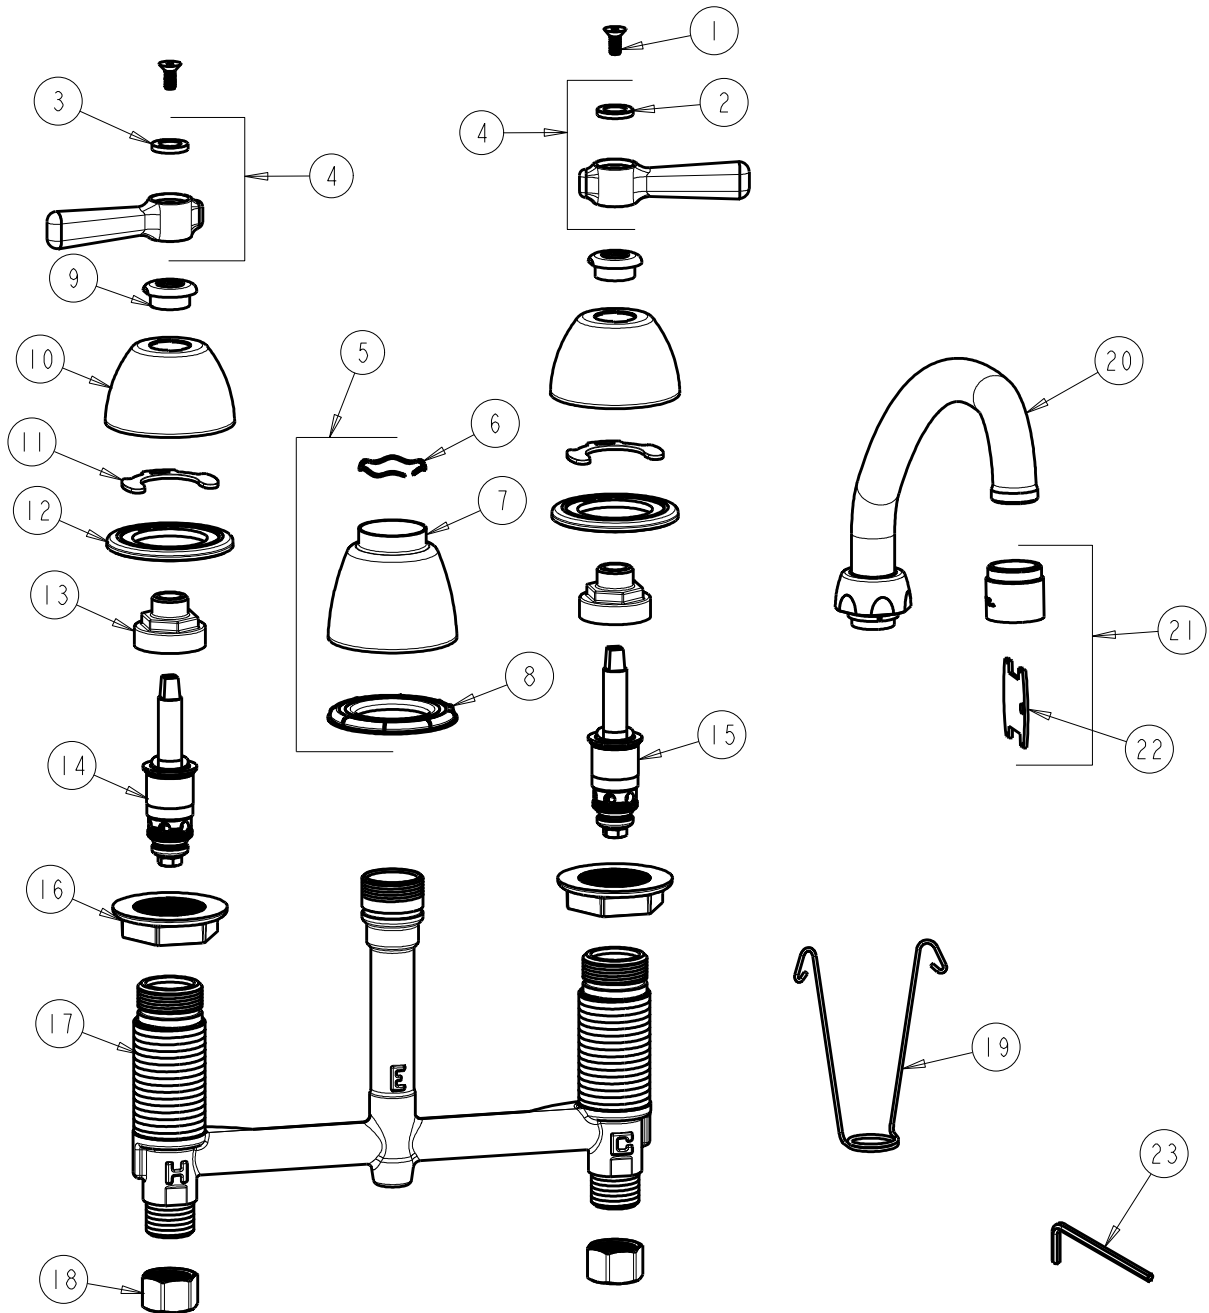

CHICAGO FAUCETS
a Geberit company

2100 South Clearwater Drive
Des Plaines, IL 60018
Phone: 847-803-5000
Fax: 847-803-5454
www.chicagofaucets.com

REPAIR PARTS

FITTING NO.
201-AVPCCP
SUBMITTED MODEL NO.

FOR TECHNICAL ASSISTANCE
1-800-TEC-TRUE (1-800-832-8783)

BY: SID DATE: 07-09-09
CHK: REV: 04-18-12

ITEM NO.

ITEM	PART NO.	DESCRIPTION	ITEM	PART NO.	DESCRIPTION
1	420-020JKNF	SCREW, 1/8 FLAT HEX HEAD X 1/2	13	274-014JKRBF	NUT, CAP
2	633-123JKNF	INDEX BUTTON (BLUE)	14	377-XTLHJKNF	LH QUATURN CARTRIDGE
3	633-023JKNF	INDEX BUTTON (RED)	15	377-XTRHJKNF	RH QUATURN CARTRIDGE
4	369-PRJKCP	LEVER HANDLE ASSEMBLY (PAIR)	16	250-004JKNF	LOCKNUT
5	785-400JKCP	SPOUT ESCUTCHEON KIT	17	---	BODY, VALVE
6	50-038JKNF	WAVE WASHER	18	49-005JKRBF	COUPLING NUT
7	785-400JKCP	ESCUTCHEON, SPOUT BASE	19	200-008JKNF	HANGER
8	888-027JKNF	SPOUT ESCUTCHEON WASHER	20	L9LESSE3JKCP	SPOUT
9	422-113JKCP	ESCUTCHEON NUT	21	E3VPJKCP	VP SOFTFLO AERATOR 2.2 GPM
10	250-082JKCP	ESCUTCHEON	22	3-024JKRCF	KEY, VP
11	200-009JKNF	CLIP, RETAIN	23	420-022JKNF	WRENCH, VP 1/8 HEX
12	888-026JKNF	WASHER, SEALING			