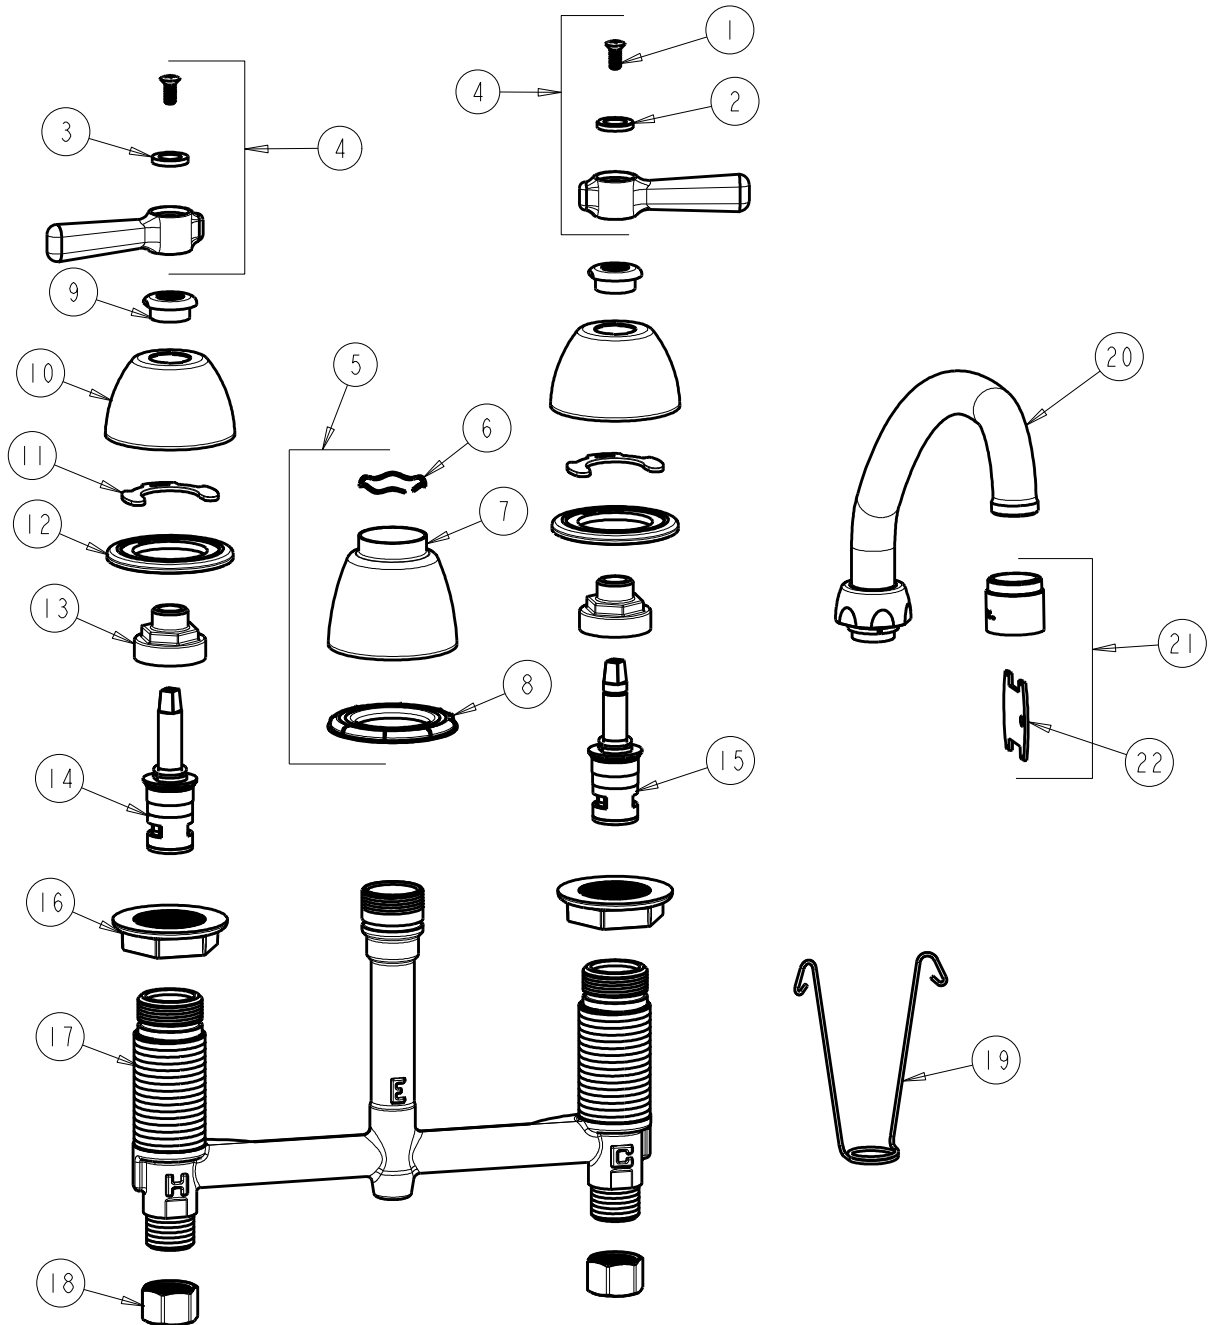

CHICAGO FAUCETS
a Geberit company

2100 South Clearwater Drive
Des Plaines, IL 60018
Phone: 847-803-5000
Fax: 847-803-5454
www.chicagofaucets.com

REPAIR PARTS

FITTING NO.

201-AVPAXKCP

SUBMITTED MODEL NO.

ITEM NO.

BY: SID DATE: 07-09-09

CHK: REV: 04-18-12

FOR TECHNICAL ASSISTANCE
1-800-TEC-TRUE (1-800-832-8783)

ITEM	PART NO.	DESCRIPTION	ITEM	PART NO.	DESCRIPTION
1	420-010JKRCF	SCREW, 10-32 UNC PH 1/2	12	888-026JKNF	WASHER, SEALING
2	633-123JKNF	INDEX BUTTON (BLUE)	13	274-014JKRBF	NUT, CAP
3	633-023JKNF	INDEX BUTTON (RED)	14	377-XKLHJKNF	LH CERAMIC CARTRIDGE 1/4
4	369-PRJKCP	LEVER HANDLE ASSEMBLY (PAIR)	15	377-XKRHJKNF	RH CERAMIC CARTRIDGE 1/4
5	785-400JKCP	SPOUT ESCUTCHEON KIT	16	250-004JKNF	LOCKNUT
6	50-038JKNF	WAVE WASHER	17	---	BODY, VALVE
7	785-400JKCP	ESCUTCHEON, SPOUT BASE	18	49-005JKRBF	COUPLING NUT
8	888-027JKNF	SPOUT ESCUTCHEON WASHER	19	200-008JKNF	HANGER
9	422-113JKCP	ESCUTCHEON NUT	20	L9LESSE3JKCP	SPOUT
10	250-082JKCP	ESCUTCHEON	21	E3VPJKCP	VP SOFTFLO AERATOR 2.2 GPM
11	200-009JKNF	CLIP, RETAIN	22	3-024JKRCF	KEY, VP