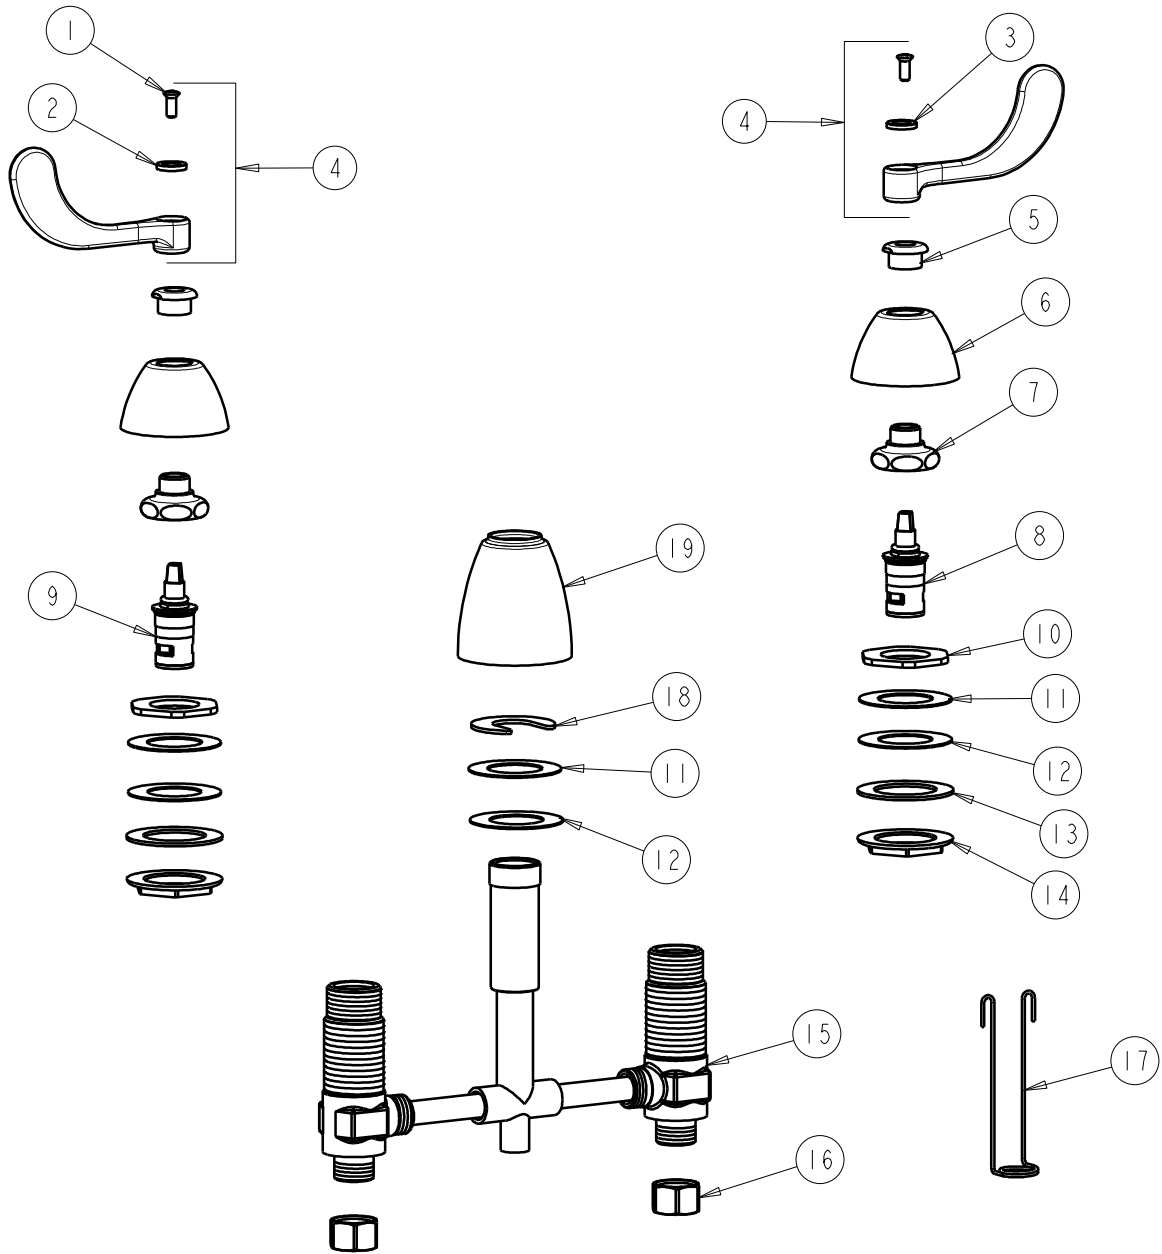

BY: SID

DATE: 03-19-09

CHK: *[Signature]*

REV:

ITEM NO.

FOR TECHNICAL ASSISTANCE
1-800-TEC-TRUE (1-800-832-8783)

ITEM	PART NO.	DESCRIPTION	ITEM	PART NO.	DESCRIPTION
1	420-010JKRCF	SCREW, 10-32 UNC PH 1/2	11	888-006JKRBF	BRASS WASHER
2	633-023JKNF	INDEX BUTTON (RED)	12	739-056JKNF	RUBBER WASHER
3	633-123JKNF	INDEX BUTTON (BLUE)	13	55-010JKNF	STEEL WASHER
4	317-PRJKCP	HANDLE, 4" WRISTBLADE (PAIR)	14	250-004JKRBF	LOCKNUT
5	422-113JKCP	ESCUTCHEON NUT	15	---	VALVE BODY (NOT SOLD SEPARATELY)
6	250-080JKCP	ESCUTCHEON	16	49-005JKRBF	COUPLING NUT
7	274-004JKRBF	CAP NUT	17	200-007JKNF	HANGER
8	377-XKRHJKNF	RH CERAMIC CARTRIDGE 1/4	18	200-006JKNF	C-WASHER
9	377-XKLHJKNF	LH CERAMIC CARTRIDGE 1/4	19	890-259JKCP	SPOUT ESCUTCHEON
10	308-003JKRBF	LOCKNUT			