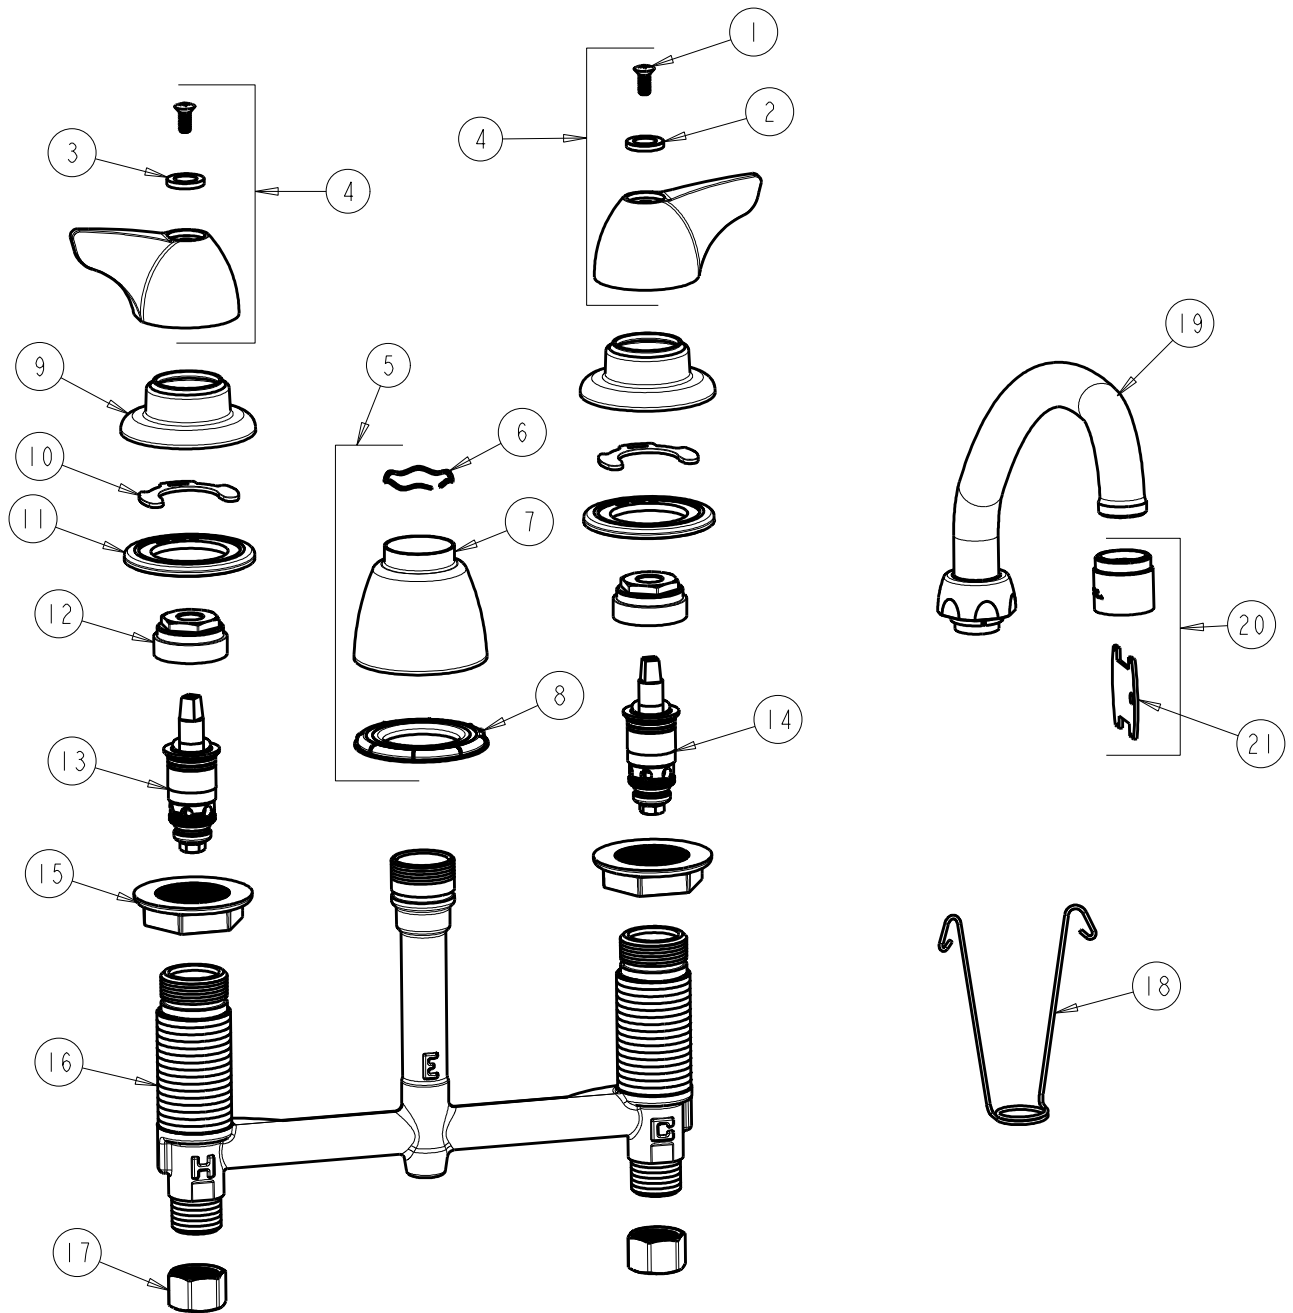

CHICAGO FAUCETS
a Geberit company

2100 South Clearwater Drive
Des Plaines, IL 60018
Phone: 847-803-5000
Fax: 847-803-5454
www.chicagofaucets.com

REPAIR PARTS

FITTING NO.

201-AL9E35VP1000ABCP

SUBMITTED MODEL NO.

BY: SID DATE: 06-28-11

CHK: REV: 04-17-12

ITEM NO.

FOR TECHNICAL ASSISTANCE
1-800-TEC-TRUE (1-800-832-8783)

ITEM	PART NO.	DESCRIPTION	ITEM	PART NO.	DESCRIPTION
1	420-010JKRCF	SCREW, 10-32 UNC PH 1/2	12	400-004JKRBF	NUT, CAP
2	633-123JKNF	INDEX BUTTON (BLUE)	13	1-100XTJKABNF	QUATURN CARTRIDGE (LH)
3	633-023JKNF	INDEX BUTTON (RED)	14	1-099XTJKABNF	QUATURN CARTRIDGE (RH)
4	1000-PRJKCP	WING HANDLE ASSEMBLY (PAIR)	15	250-004JKNF	LOCKNUT
5	785-400JKCP	SPOUT ESCUTCHEON KIT	16	—	BODY, VALVE
6	50-038JKNF	WAVE WASHER	17	49-005JKRBF	COUPLING NUT
7	785-400JKCP	ESCUTCHEON, SPOUT BASE	18	200-008JKNF	HANGER
8	888-027JKNF	SPOUT ESCUTCHEON WASHER	19	L9LESSE3JKCP	SPOUT
9	250-083JKCP	ESCUTCHEON	20	E35VPJKCP	SOFTFLO AERATOR 1.5GPM VR
10	200-009JKNF	CLIP, RETAIN	21	3-024JKRCF	KEY, VP
11	888-026JKNF	WASHER, SEALING			