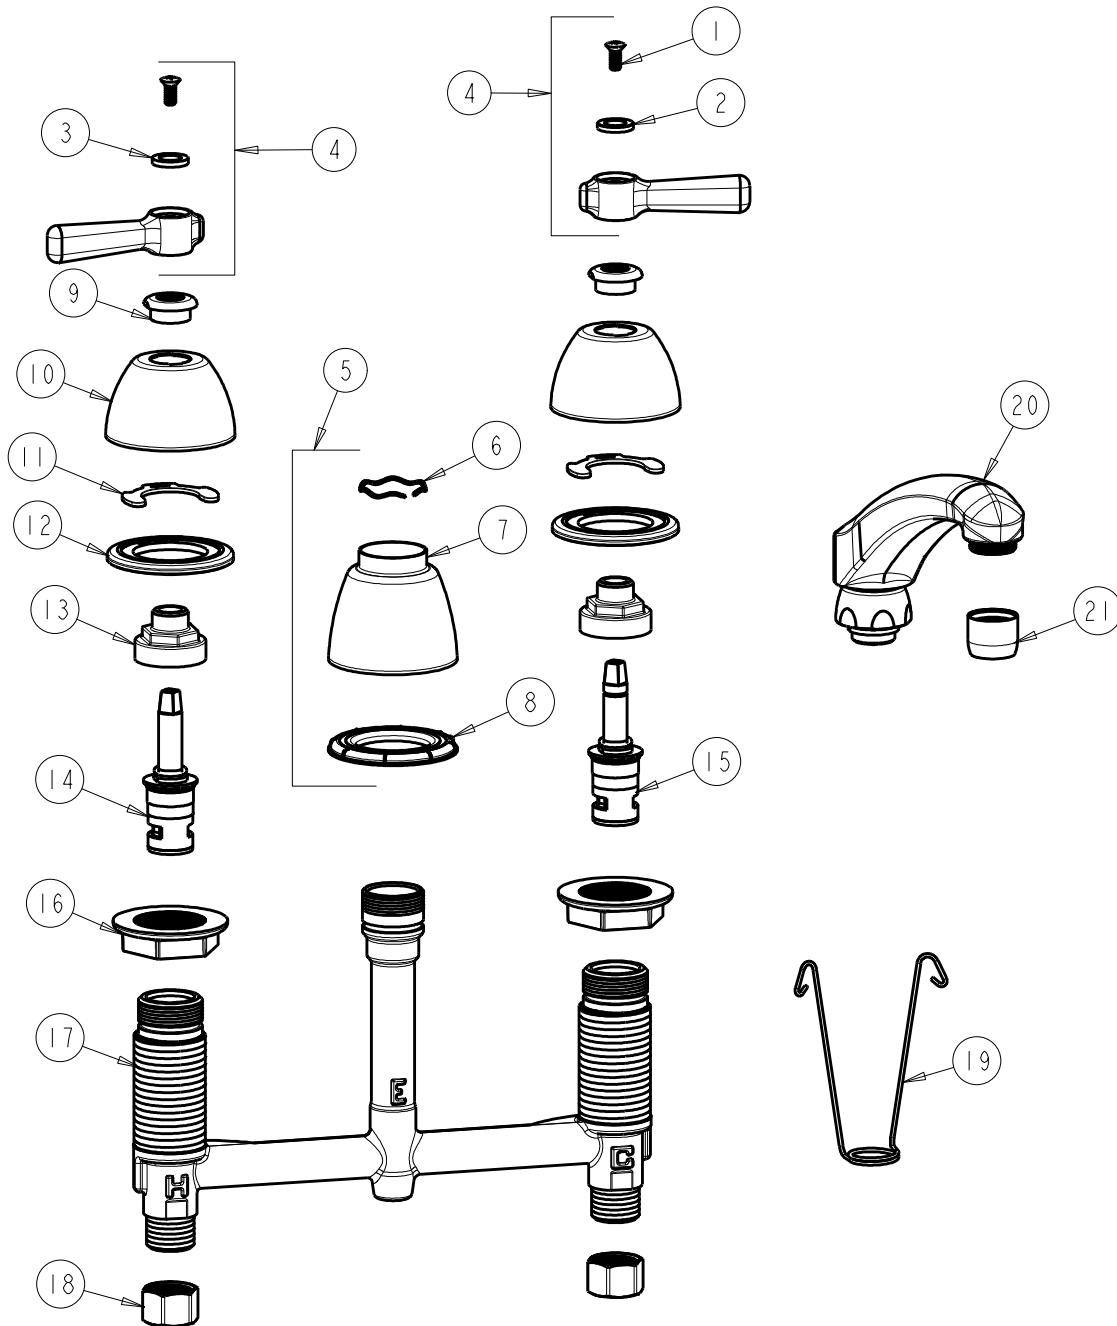

CHICAGO FAUCETS
a Geberit company

2100 South Clearwater Drive
Des Plaines, IL 60018
Phone: 847-803-5000
Fax: 847-803-5454
www.chicagofaucets.com

REPAIR PARTS

FITTING NO.

201-AL8XKCP

SUBMITTED MODEL NO.

BY: SID DATE: 07-09-09

CHK: REV: 04-17-12

ITEM NO.

FOR TECHNICAL ASSISTANCE
1-800-TEC-TRUE (1-800-832-8783)

ITEM	PART NO.	DESCRIPTION	ITEM	PART NO.	DESCRIPTION
1	420-010JKRCF	SCREW, 10-32 UNC PH 1/2	12	888-026JKNF	WASHER, SEALING
2	633-123JKNF	INDEX BUTTON (BLUE)	13	274-014JKRBF	NUT, CAP
3	633-023JKNF	INDEX BUTTON (RED)	14	377-XKLHJKNF	LH CERAMIC CARTRIDGE 1/4
4	369-PRJKCP	LEVER HANDLE ASSEMBLY (PAIR)	15	377-XKRHJKNF	RH CERAMIC CARTRIDGE 1/4
5	785-400JKKCP	SPOUT ESCUTCHEON KIT	16	250-004JKNF	LOCKNUT
6	50-038JKNF	WAVE WASHER	17	---	BODY, VALVE
7	785-400JKCP	ESCUTCHEON, SPOUT BASE	18	49-005JKRBF	COUPLING NUT
8	888-027JKNF	SPOUT ESCUTCHEON WASHER	19	200-008JKNF	HANGER
9	422-113JKCP	ESCUTCHEON NUT	20	L8LESSE3JKCP	SPOUT
10	250-082JKCP	ESCUTCHEON	21	E3JKCP	SOFTFLO AERATOR 2.2 GPM
11	200-009JKNF	CLIP, RETAIN			