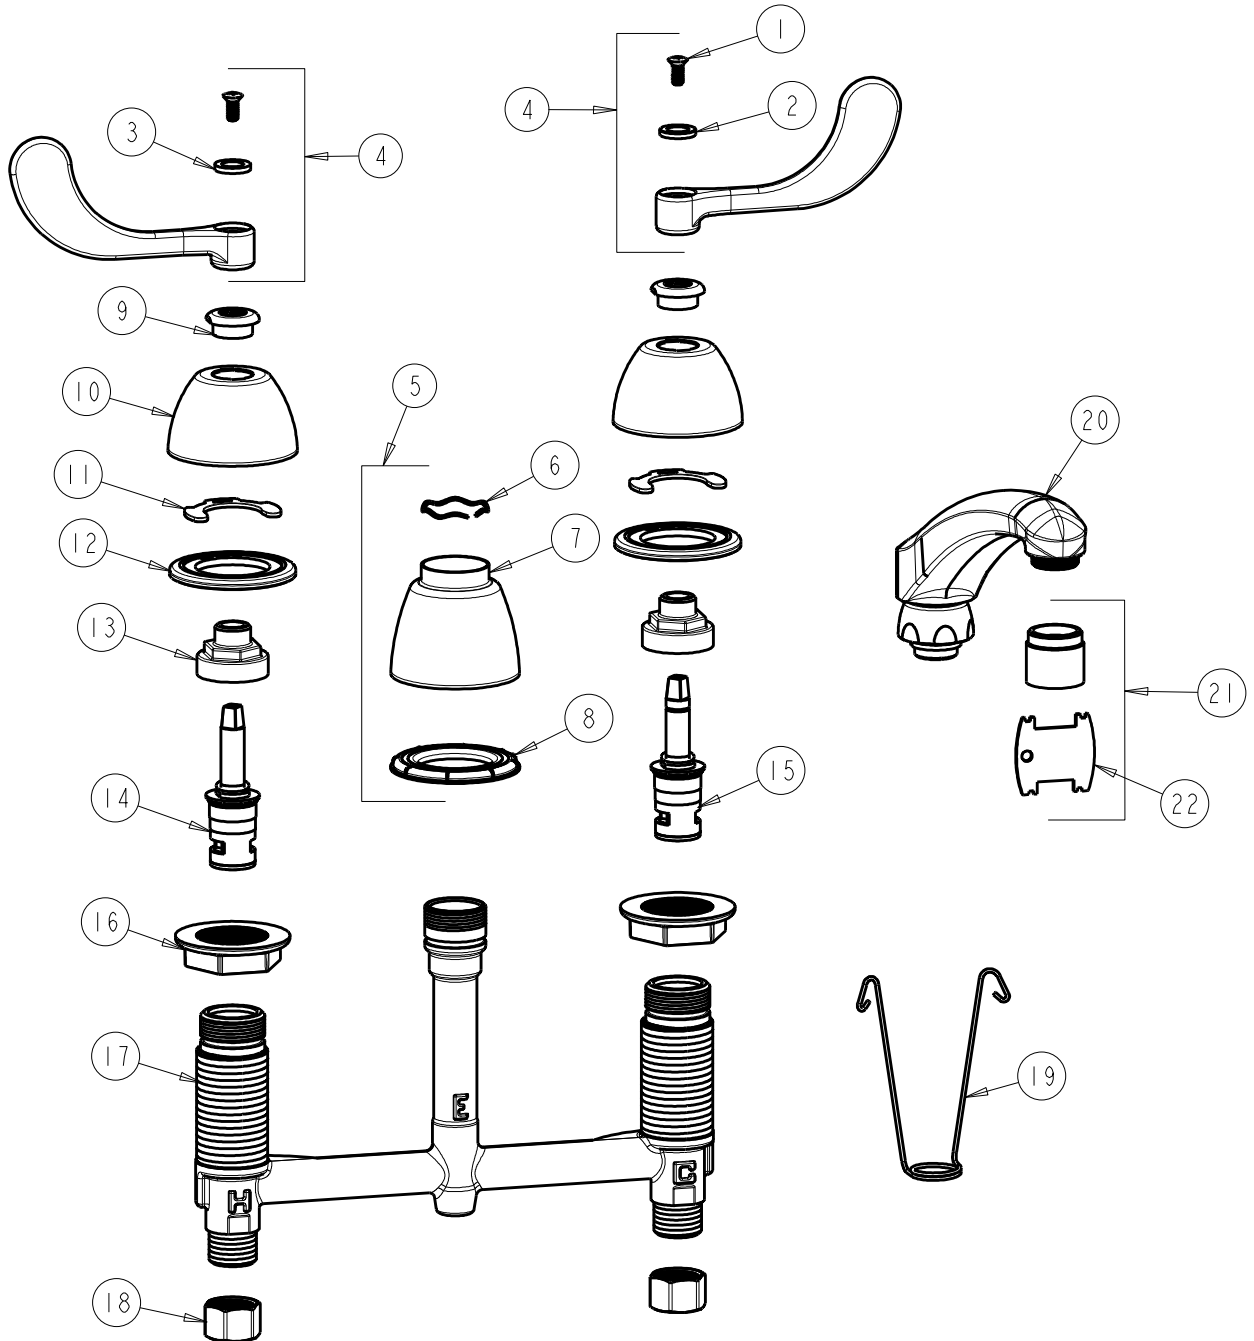

CHICAGO FAUCETS
a Geberit company

2100 South Clearwater Drive
Des Plaines, IL 60018
Phone: 847-803-5000
Fax: 847-803-5454
www.chicagofaucets.com

REPAIR PARTS

FITTING NO.

201-AL8E29VP317XKCP

SUBMITTED MODEL NO.

ITEM NO.

FOR TECHNICAL ASSISTANCE
1-800-TEC-TRUE (1-800-832-8783)

BY: SID DATE: 07-07-09
CHK: REV: 04-17-12

ITEM	PART NO.	DESCRIPTION	ITEM	PART NO.	DESCRIPTION
1	420-010JKRCF	SCREW, 10-32 UNC PH 1/2	12	888-026JKNF	WASHER, SEALING
2	633-123JKNF	INDEX BUTTON (BLUE)	13	274-014JKRBF	NUT, CAP
3	633-023JKNF	INDEX BUTTON (RED)	14	377-XKLHJKNF	LH CERAMIC CARTRIDGE 1/4
4	317-PRJKCP	HANDLE, 4" WRISTBLADE (PAIR)	15	377-XKRHJKNF	RH CERAMIC CARTRIDGE 1/4
5	785-400JKCP	SPOUT ESCUTCHEON KIT	16	250-004JKNF	LOCKNUT
6	50-038JKNF	WAVE WASHER	17	-----	BODY, VALVE
7	785-400JKCP	ESCUTCHEON, SPOUT BASE	18	49-005JKRBF	COUPLING NUT
8	888-027JKNF	SPOUT ESCUTCHEON WASHER	19	200-008JKNF	HANGER
9	422-113JKCP	ESCUTCHEON NUT	20	L8LESSE3JKCP	SPOUT
10	250-082JKCP	ESCUTCHEON	21	E29VPJKCP	LAMINAR OUTLET 2.2 GPM
11	200-009JKNF	CLIP, RETAIN	22	3-024JKRCF	KEY, VP