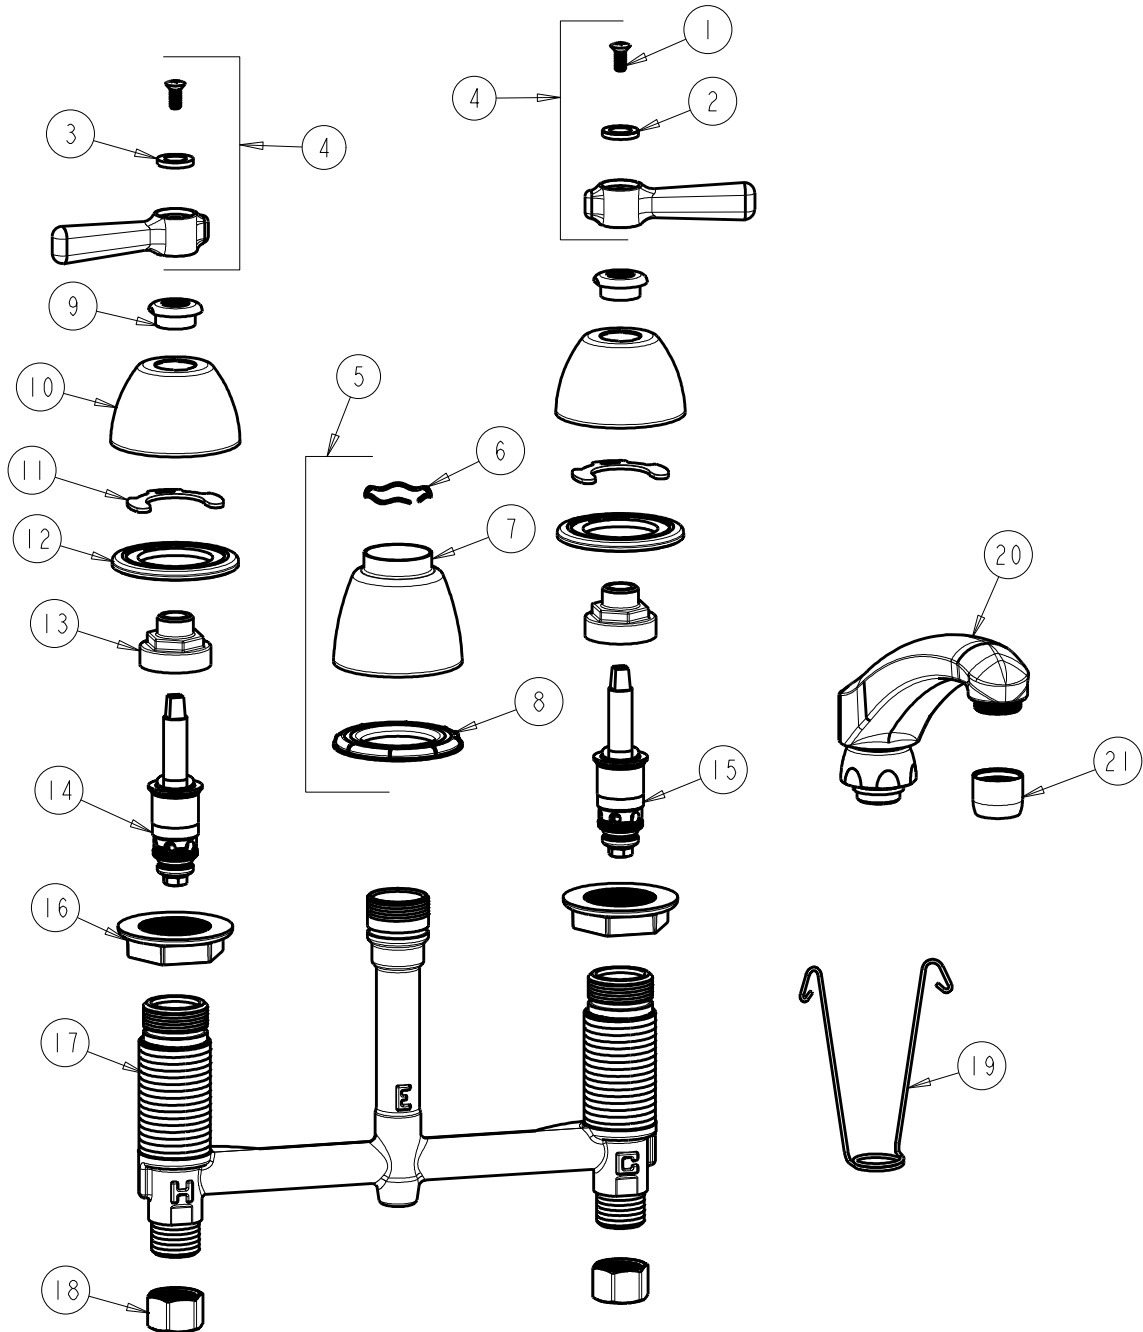

BY: SID

DATE: 02-25-02

CHK:

REV: 04-17-12

ITEM NO.

**FOR TECHNICAL ASSISTANCE**  
**1-800-TEC-TRUE (1-800-832-8783)**

ITEM	PART NO.	DESCRIPTION	ITEM	PART NO.	DESCRIPTION
1	420-010JKRCF	SCREW, 10-32 UNC PH 1/2	12	888-026JKNF	WASHER, SEALING
2	633-123JKNF	INDEX BUTTON (BLUE)	13	274-014JKRBF	NUT, CAP
3	633-023JKNF	INDEX BUTTON (RED)	14	377-XTLHJKNF	LH QUATURN CARTRIDGE
4	369-PRJKCP	LEVER HANDLE ASSEMBLY (PAIR)	15	377-XTRHJKNF	RH QUATURN CARTRIDGE
5	785-400JKCP	SPOUT ESCUTCHEON KIT	16	250-004JKNF	LOCKNUT
6	50-038JKNF	WAVE WASHER	17	---	BODY, VALVE
7	785-400JKCP	ESCUTCHEON, SPOUT BASE	18	49-005JKRBF	COUPLING NUT
8	888-027JKNF	SPOUT ESCUTCHEON WASHER	19	200-008JKNF	HANGER
9	422-113JKCP	ESCUTCHEON NUT	20	L8LESSE3JKCP	SPOUT
10	250-082JKCP	ESCUTCHEON	21	E3JKCP	SOFTFLO AERATOR 2.2 GPM
11	200-009JKNF	CLIP, RETAIN			