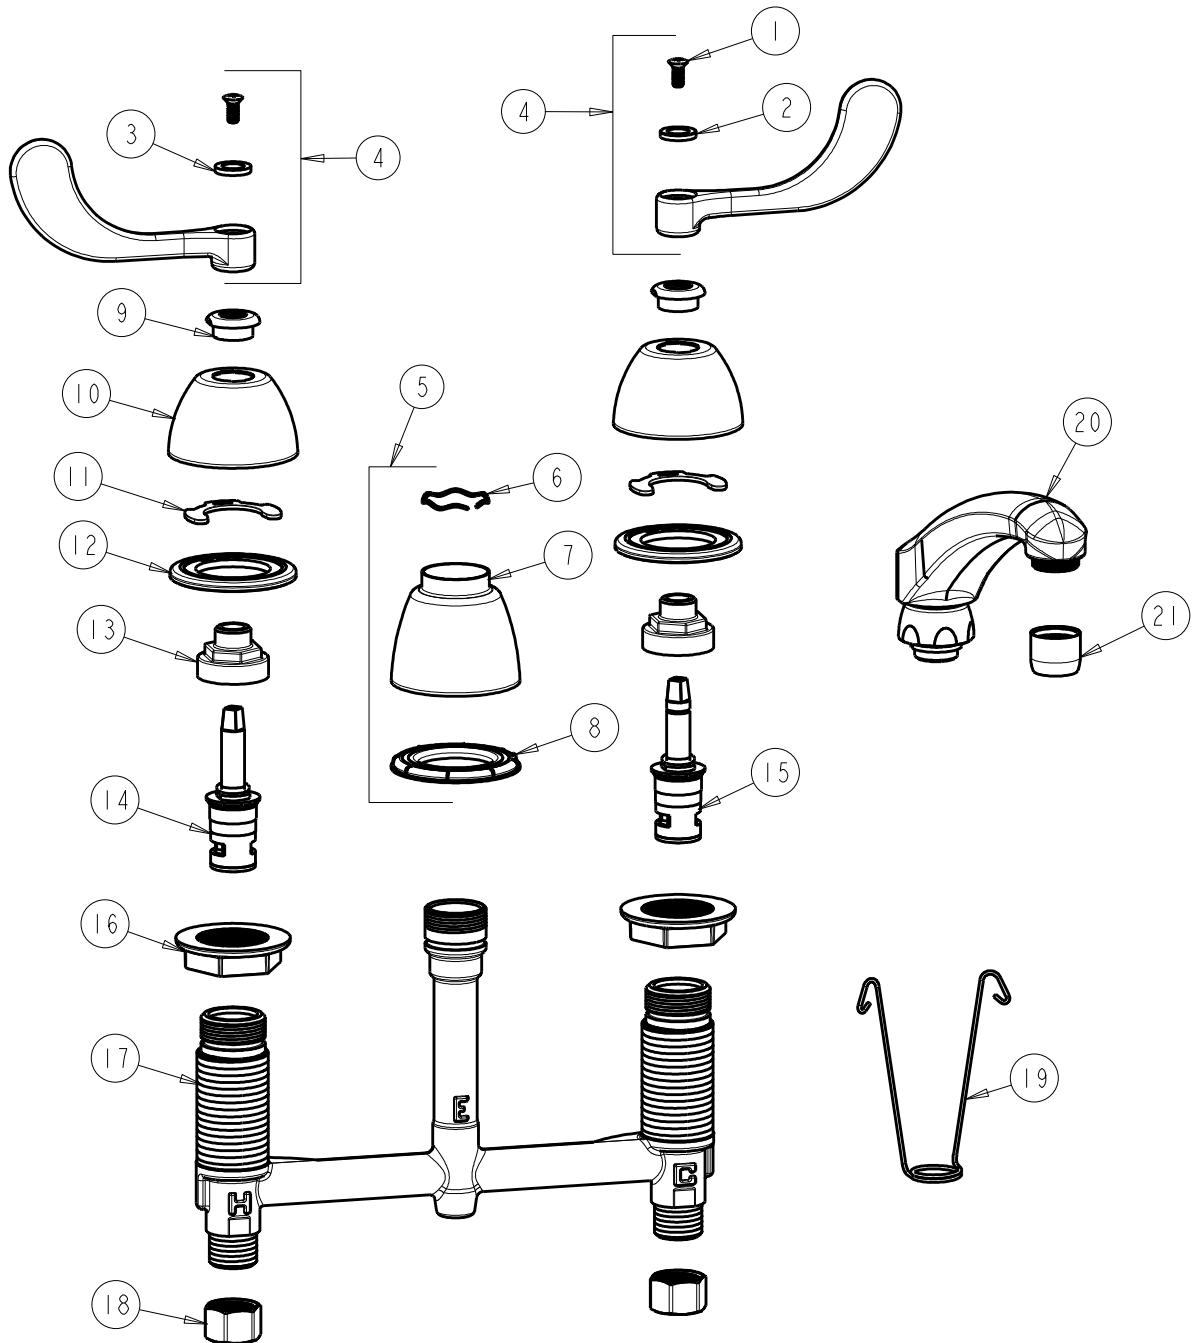

**CHICAGO FAUCETS**  
a Geberit company

2100 South Clearwater Drive  
Des Plaines, IL 60018  
Phone: 847-803-5000  
Fax: 847-803-5454  
www.chicagofaucets.com

**REPAIR PARTS**

FITTING NO.

**201-AL8-317XKCP**

SUBMITTED MODEL NO.

BY: SID DATE: 07-07-09

CHK: REV: 04-17-12

ITEM NO.

**FOR TECHNICAL ASSISTANCE**  
1-800-TEC-TRUE (1-800-832-8783)

ITEM	PART NO.	DESCRIPTION	ITEM	PART NO.	DESCRIPTION
1	420-010JKRCF	SCREW, 10-32 UNC PH 1/2	12	888-026JKNF	WASHER, SEALING
2	633-123JKNF	INDEX BUTTON (BLUE)	13	274-014JKRBF	NUT, CAP
3	633-023JKNF	INDEX BUTTON (RED)	14	377-XKLHJKNF	LH CERAMIC CARTRIDGE 1/4
4	317-PRJKCP	HANDLE, 4" WRISTBLADE (PAIR)	15	377-XKRHJKNF	RH CERAMIC CARTRIDGE 1/4
5	785-400JKCP	SPOUT ESCUTCHEON KIT	16	250-004JKNF	LOCKNUT
6	50-038JKNF	WAVE WASHER	17	----	BODY, VALVE
7	785-400JKCP	ESCUTCHEON, SPOUT BASE	18	49-005JKRBF	COUPLING NUT
8	888-027JKNF	SPOUT ESCUTCHEON WASHER	19	200-008JKNF	HANGER
9	422-113JKCP	ESCUTCHEON NUT	20	L8LESSE3JKCP	SPOUT
10	250-082JKCP	ESCUTCHEON	21	E3JKCP	SOFTFLO AERATOR 2.2 GPM
11	200-009JKNF	CLIP, RETAIN			