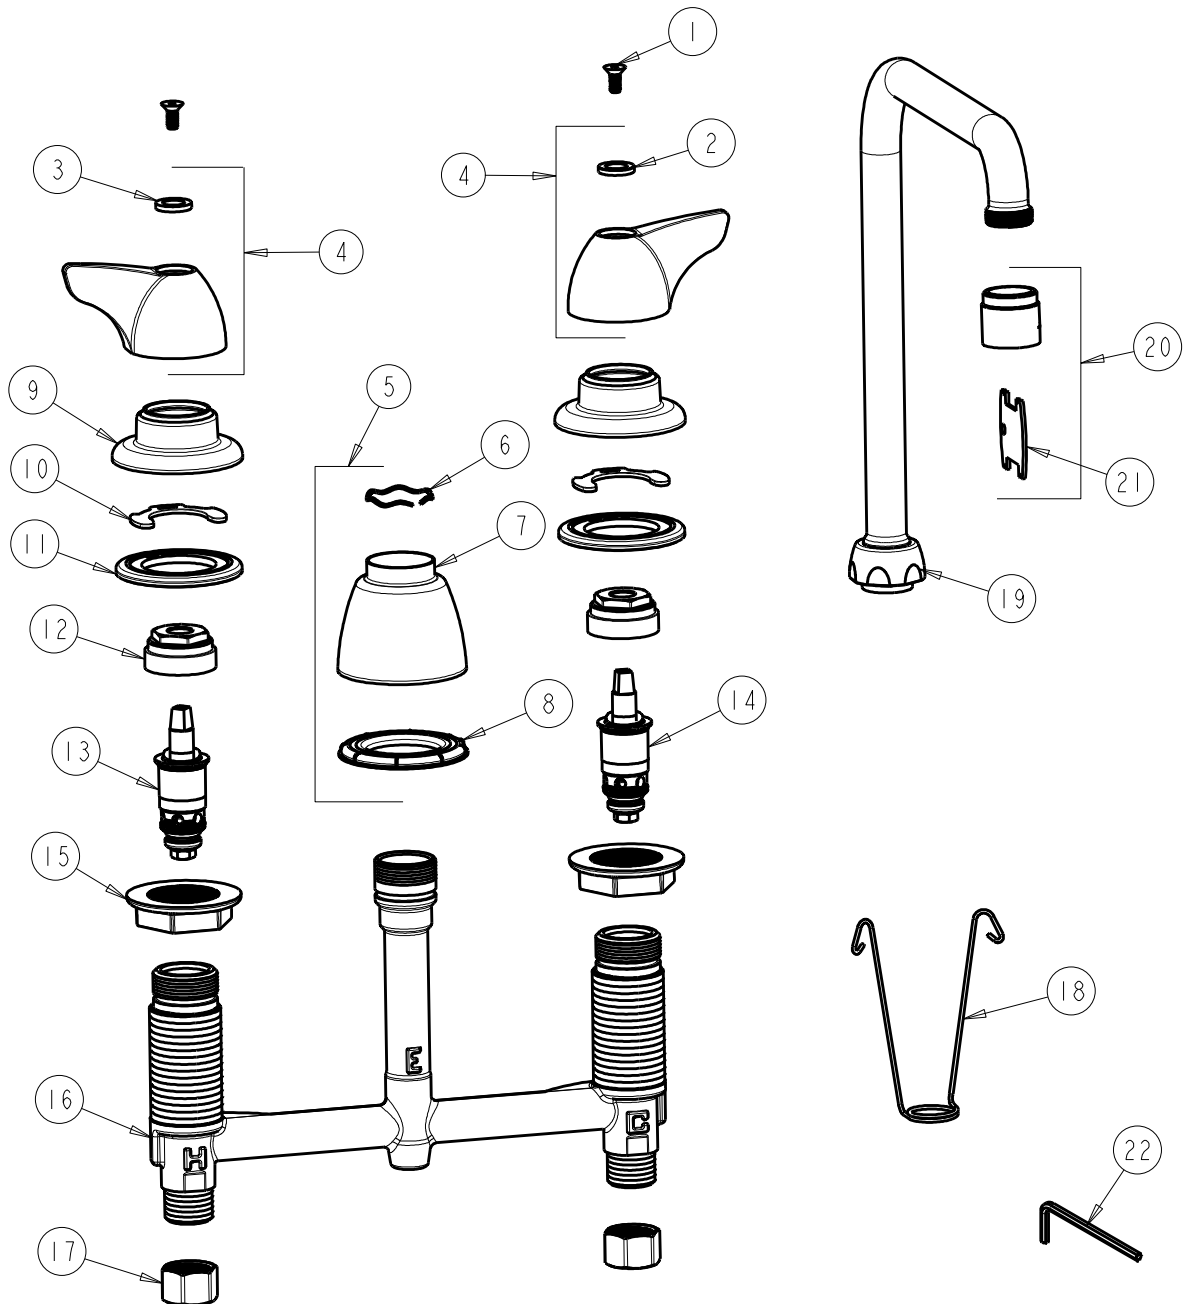

CHICAGO FAUCETS
a Geberit company

2100 South Clearwater Drive
Des Plaines, IL 60018
Phone: 847-803-5000
Fax: 847-803-5454
www.chicagofaucets.com

REPAIR PARTS

FITTING NO.

201-AHA8VPC1000CP

SUBMITTED MODEL NO.

ITEM NO.

FOR TECHNICAL ASSISTANCE
1-800-TEC-TRUE (1-800-832-8783)

BY: SID DATE: 06-27-11
CHK: REV: 04-16-12

ITEM	PART NO.	DESCRIPTION	ITEM	PART NO.	DESCRIPTION
1	420-020JKNF	SCREW, 1/8 FLAT HEX HEAD X 1/2	12	400-004JKRBF	NUT, CAP
2	633-123JKNF	INDEX BUTTON (BLUE)	13	1-100XTJKNF	QUATURN CARTRIDGE (LH)
3	633-023JKNF	INDEX BUTTON (RED)	14	1-099XTJKNF	QUATURN CARTRIDGE (RH)
4	1000-PRJKCP	WING HANDLE ASSEMBLY (PAIR)	15	250-004JKNF	LOCKNUT
5	785-400JKCP	SPOUT ESCUTCHEON KIT	16	—	BODY, VALVE
6	50-038JKNF	WAVE WASHER	17	49-005JKRBF	COUPLING NUT
7	785-400JKCP	ESCUTCHEON, SPOUT BASE	18	200-008JKNF	HANGER
8	888-027JKNF	SPOUT ESCUTCHEON WASHER	19	HA8AE3VPJKCP	HIGH ARCH SWING SPOUT
9	250-083JKCP	ESCUTCHEON	20	E3VPJKCP	VP SOFTFLO AERATOR 2.2 GPM
10	200-009JKNF	CLIP, RETAIN	21	3-024JKRCF	KEY, VP
11	888-026JKNF	WASHER, SEALING	22	420-022NF	WRENCH, VP 1/8 HEX