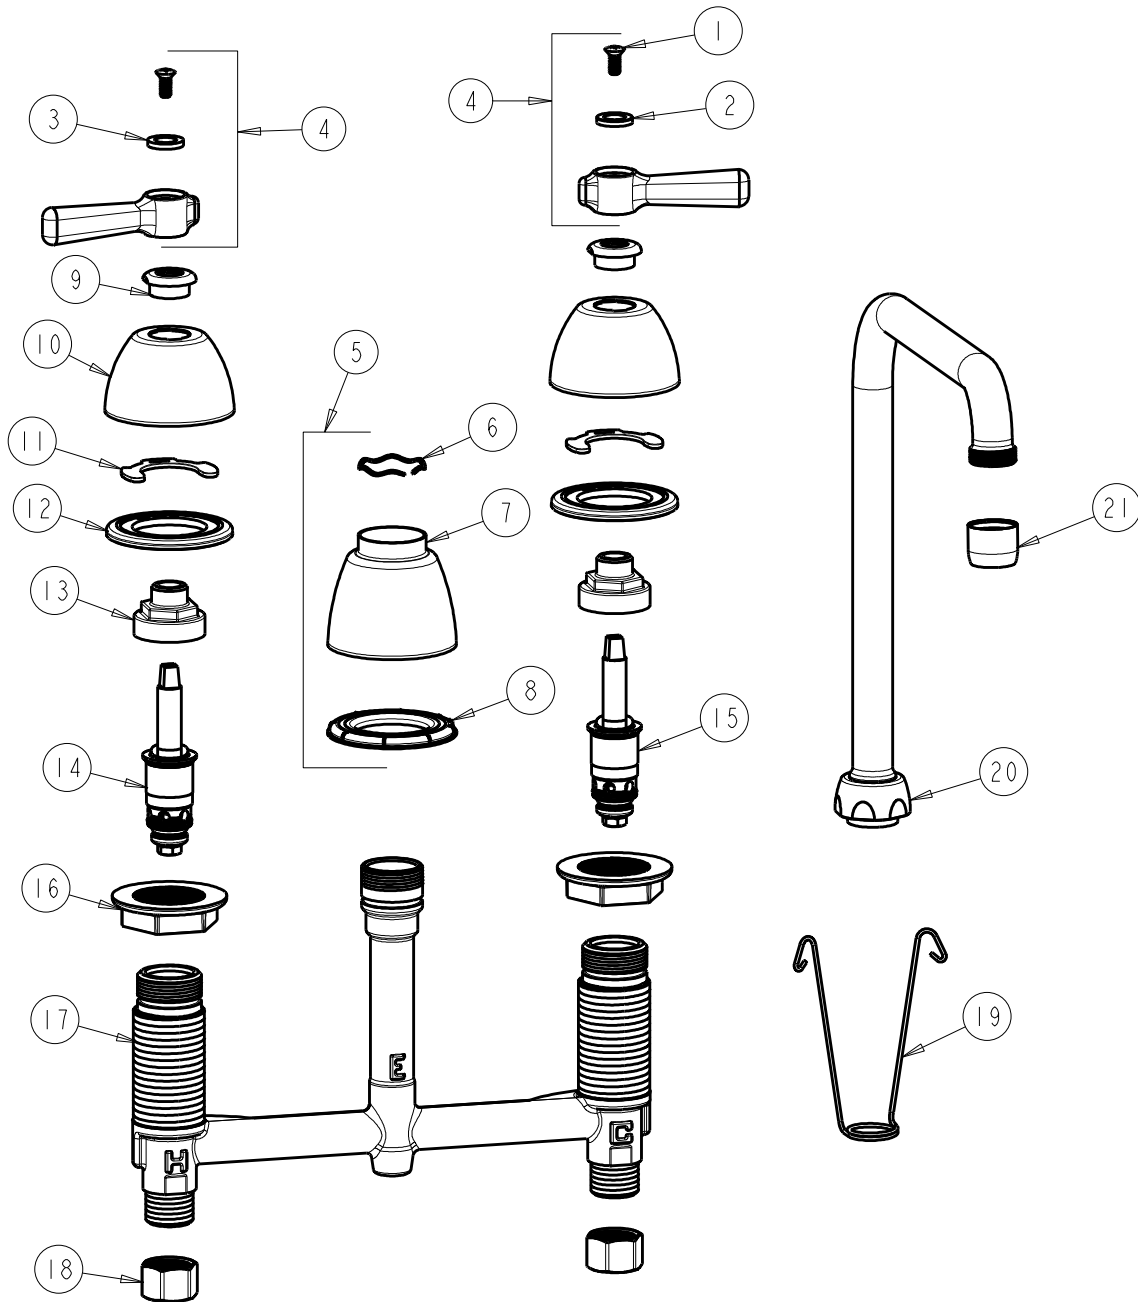

**CHICAGO FAUCETS**  
a Geberit company

2100 South Clearwater Drive  
Des Plaines, IL 60018  
Phone: 847-803-5000  
Fax: 847-803-5454  
www.chicagofaucets.com

**REPAIR PARTS**

FITTING NO.

**201-AHA8CP**

SUBMITTED MODEL NO.

BY: SID DATE: 06-10-10

CHK: REV: 04-17-12

ITEM NO.

**FOR TECHNICAL ASSISTANCE**  
1-800-TEC-TRUE (1-800-832-8783)

ITEM	PART NO.	DESCRIPTION	ITEM	PART NO.	DESCRIPTION
1	420-010JKRCF	SCREW, 10-32 UNC PH 1/2	12	888-026JKNF	WASHER, SEALING
2	633-123JKNF	INDEX BUTTON (BLUE)	13	274-014JKRBF	NUT, CAP
3	633-023JKNF	INDEX BUTTON (RED)	14	377-XTLHJKNF	LH QUATURN CARTRIDGE
4	369-PRJKCP	LEVER HANDLE ASSEMBLY (PAIR)	15	377-XTRHJKNF	RH QUATURN CARTRIDGE
5	785-400JKCP	SPOUT ESCUTCHEON KIT	16	250-004JKNF	LOCKNUT
6	50-038JKNF	WAVE WASHER	17	---	BODY, VALVE
7	785-400JKCP	ESCUTCHEON, SPOUT BASE	18	49-005JKRBF	COUPLING NUT
8	888-027JKNF	SPOUT ESCUTCHEON WASHER	19	200-008JKNF	HANGER
9	422-113JKCP	ESCUTCHEON NUT	20	HA8AJKCP	HIGH ARCH SWING SPOUT
10	250-082JKCP	ESCUTCHEON	21	E3JKCP	SOFTFLO AERATOR 2.2 GPM
11	200-009JKNF	CLIP, RETAIN			