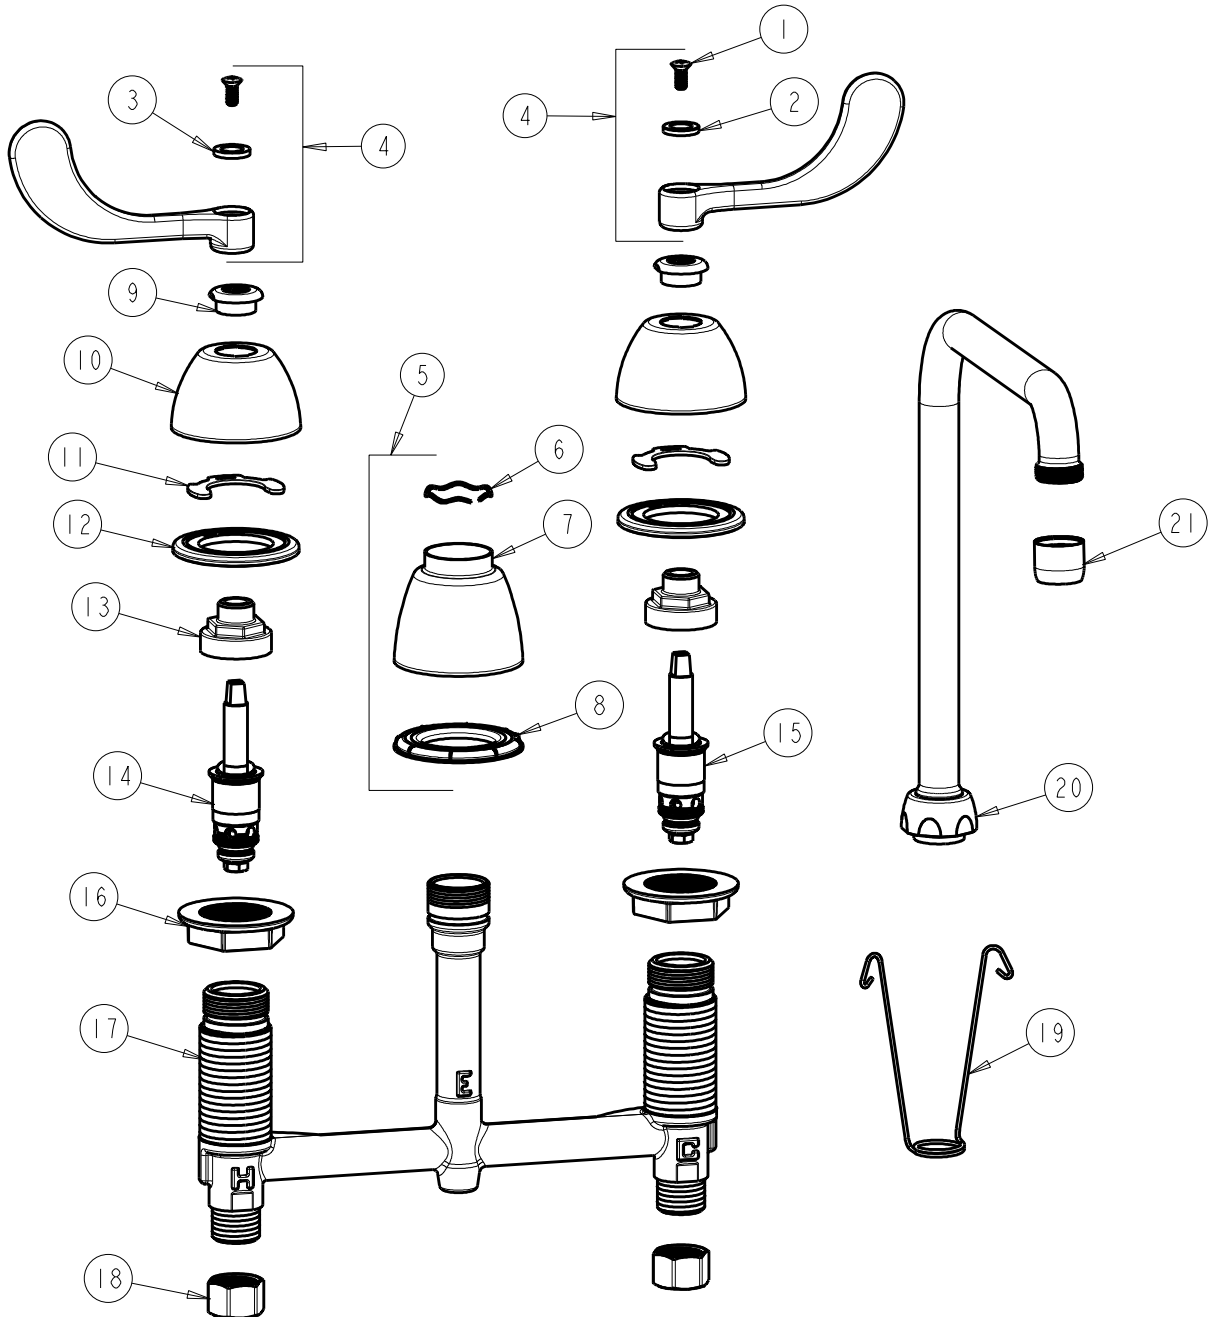

**CHICAGO FAUCETS**  
a Geberit company

2100 South Clearwater Drive  
Des Plaines, IL 60018  
Phone: 847-803-5000  
Fax: 847-803-5454  
www.chicagofaucets.com

**REPAIR PARTS**

FITTING NO.

**201-AHA8-317CP**

SUBMITTED MODEL NO.

BY: SID DATE: 06-10-10

CHK: REV: 04-17-12

ITEM NO.

**FOR TECHNICAL ASSISTANCE**  
1-800-TEC-TRUE (1-800-832-8783)

| ITEM | PART NO.     | DESCRIPTION                  | ITEM | PART NO.     | DESCRIPTION             |
|------|--------------|------------------------------|------|--------------|-------------------------|
| 1    | 420-010JKRCF | SCREW, 10-32 UNC PH 1/2      | 12   | 888-026JKNF  | WASHER, SEALING         |
| 2    | 633-123JKNF  | INDEX BUTTON (BLUE)          | 13   | 274-014JKRBF | NUT, CAP                |
| 3    | 633-023JKNF  | INDEX BUTTON (RED)           | 14   | 377-XTLHJKNF | LH QUATURN CARTRIDGE    |
| 4    | 317-PRJKCP   | HANDLE, 4" WRISTBLADE (PAIR) | 15   | 377-XTRHJKNF | RH QUATURN CARTRIDGE    |
| 5    | 785-400JKCP  | SPOUT ESCUTCHEON KIT         | 16   | 250-004JKNF  | LOCKNUT                 |
| 6    | 50-038JKNF   | WAVE WASHER                  | 17   | -----        | BODY, VALVE             |
| 7    | 785-400JKCP  | ESCUTCHEON, SPOUT BASE       | 18   | 49-005JKRBF  | COUPLING NUT            |
| 8    | 888-027JKNF  | SPOUT ESCUTCHEON WASHER      | 19   | 200-008JKNF  | HANGER                  |
| 9    | 422-113JKCP  | ESCUTCHEON NUT               | 20   | HA8AJKCP     | HIGH ARCH SWING SPOUT   |
| 10   | 250-082JKCP  | ESCUTCHEON                   | 21   | E3JKCP       | SOFTFLO AERATOR 2.2 GPM |
| 11   | 200-009JKNF  | CLIP, RETAIN                 |      |              |                         |