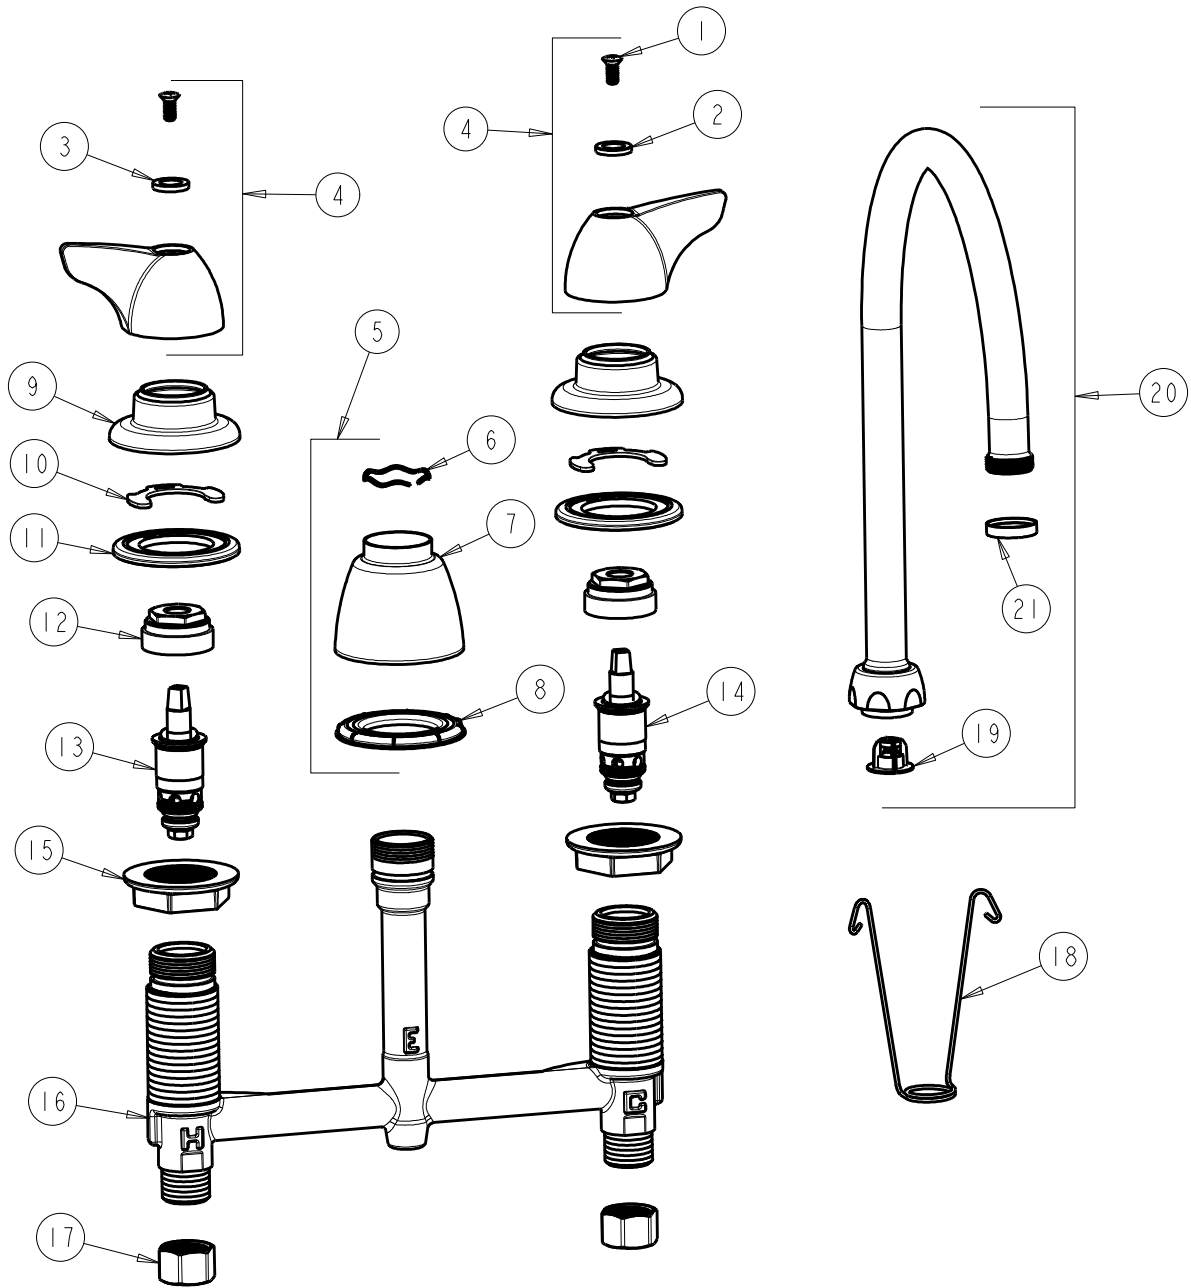

CHICAGO FAUCETS
a Geberit company

2100 South Clearwater Drive
Des Plaines, IL 60018
Phone: 847-803-5000
Fax: 847-803-5454
www.chicagofaucets.com

REPAIR PARTS

FITTING NO.

201-AGN8FC1000CP

SUBMITTED MODEL NO.

BY: SID DATE: 06-27-11

CHK: REV: 04-13-12

ITEM NO.

FOR TECHNICAL ASSISTANCE
1-800-TEC-TRUE (1-800-832-8783)

ITEM	PART NO.	DESCRIPTION	ITEM	PART NO.	DESCRIPTION
1	420-010JKRCF	SCREW, 10-32 UNC PH 1/2	12	400-004JKRBF	NUT, CAP
2	633-123JKNF	INDEX BUTTON (BLUE)	13	1-100XTJKNF	QUATURN CARTRIDGE (LH)
3	633-023JKNF	INDEX BUTTON (RED)	14	1-099XTJKNF	QUATURN CARTRIDGE (RH)
4	1000-PRJKCP	WING HANDLE ASSEMBLY (PAIR)	15	250-004JKNF	LOCKNUT
5	785-400JKCP	SPOUT ESCUTCHEON KIT	16	—	BODY, VALVE
6	50-038JKNF	WAVE WASHER	17	49-005JKRBF	COUPLING NUT
7	785-400JKCP	ESCUTCHEON, SPOUT BASE	18	200-008JKNF	HANGER
8	888-027JKNF	SPOUT ESCUTCHEON WASHER	19	50-043KJKNF	FLOW CONTROL 1.5 GPM
9	250-083JKCP	ESCUTCHEON	20	GN8FCJKCP	FOR PARTS SEE GN8FCJKCP
10	200-009JKNF	CLIP, RETAIN	21	1-159JKCP	SPOUT END RING
11	888-026JKNF	WASHER, SEALING			