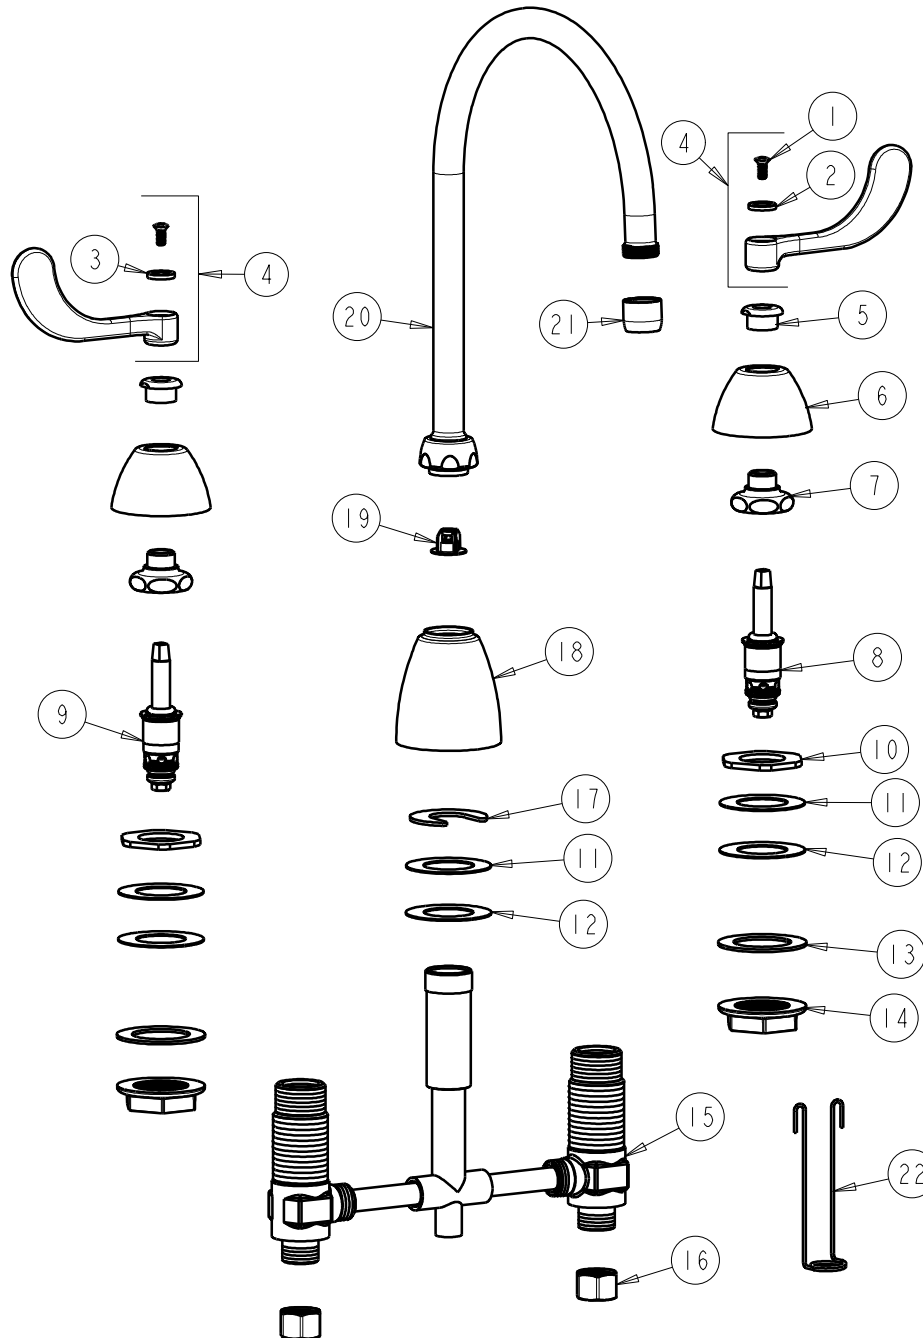

SUBMITTED MODEL NO.

BY: SID

DATE: 06-29-09

CHK: *[Signature]*

REV: 02-18-10

ITEM NO.

**FOR TECHNICAL ASSISTANCE**  
1-800-TEC-TRUE (1-800-832-8783)

ITEM	PART NO.	DESCRIPTION	ITEM	PART NO.	DESCRIPTION
1	420-010JKRCF	SCREW, 10-32 UNC PH 1/2	12	739-056JKNF	RUBBER WASHER
2	633-123JKNF	INDEX BUTTON (BLUE)	13	55-010JKNF	STEEL WASHER
3	633-023JKNF	INDEX BUTTON (RED)	14	250-004JKNF	LOCKNUT
4	317-PRJKCP	HANDLE, 4" WRISTBLADE (PAIR)	15	—	VALVE BODY (NOT SOLD SEPARATELY)
5	422-113JKCP	ESCUTCHEON NUT	16	49-005JKRBF	COUPLING NUT
6	250-080JKCP	ESCUTCHEON	17	200-006JKNF	C-WASHER
7	274-004JKRBF	CAP NUT	18	890-259JKCP	SPOUT ESCUTCHEON
8	377-XTRHJKNF	RH QUATURN CARTRIDGE	19	50-043KJKNF	FLOW CONTROL 1.5 GPM
9	377-XTLHJKNF	LH QUATURN CARTRIDGE	20	GN8AJKCP	GN SPOUT-A TYPE END
10	308-003JKRBF	LOCKNUT	21	E3JKCP	SOFTFLO AERATOR OUTLET
11	888-006JKRBF	BRASS WASHER	22	200-007JKNF	HANGER