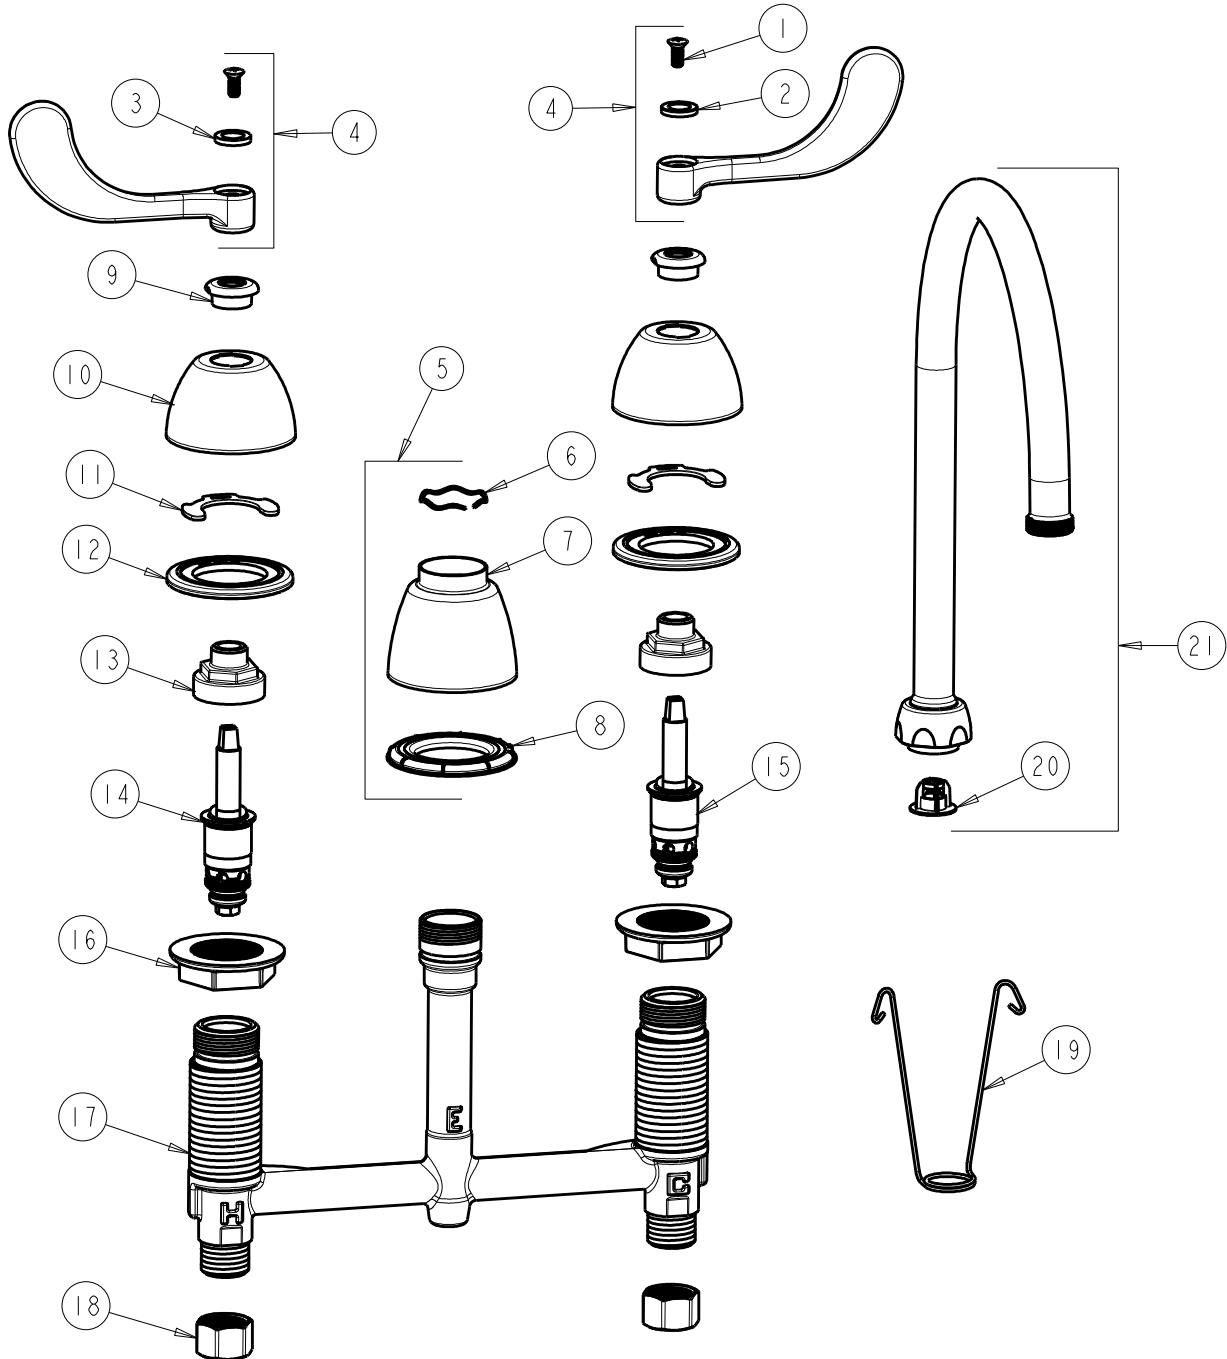

CHICAGO FAUCETS

a Geberit company

2100 South Clearwater Drive
Des Plaines, IL 60018
Phone: 847-803-5000
Fax: 847-803-5454
www.chicagofaucets.com

REPAIR PARTS

BY: SID DATE: 02-18-10
CHK: REV: 04-23-12

FITTING NO.

201-AGN8AFC317CP

SUBMITTED MODEL NO.

ITEM NO.

FOR TECHNICAL ASSISTANCE
1-800-TEC-TRUE (1-800-832-8783)

ITEM	PART NO.	DESCRIPTION	ITEM	PART NO.	DESCRIPTION
1	420-010JKRCF	SCREW, 10-32 UNC PH 1/2	12	888-026JKNF	WASHER, SEALING
2	633-123JKNF	INDEX BUTTON (BLUE)	13	274-014JKRBF	NUT, CAP
3	633-023JKNF	INDEX BUTTON (RED)	14	377-XTLHJKNF	LH QUATURN CARTRIDGE
4	317-PRJKCP	HANDLE, 4" WRISTBLADE (PAIR)	15	377-XTRHJKNF	RH QUATURN CARTRIDGE
5	785-400JKCP	SPOUT ESCUTCHEON KIT	16	250-004JKNF	LOCKNUT
6	50-038JKNF	WAVE WASHER	17	—	BODY, VALVE
7	785-400JKCP	ESCUTCHEON, SPOUT BASE	18	49-005JKRBF	COUPLING NUT
8	888-027JKNF	SPOUT ESCUTCHEON WASHER	19	200-008JKNF	HANGER
9	422-113JKCP	ESCUTCHEON NUT	20	50-043JKJNF	FLOW CONTROL 1.5 GPM
10	250-082JKCP	ESCUTCHEON	21	GN8AFCJKCP	FOR PARTS SEE GN8AFCJKCP
11	200-009JKNF	CLIP, RETAIN			