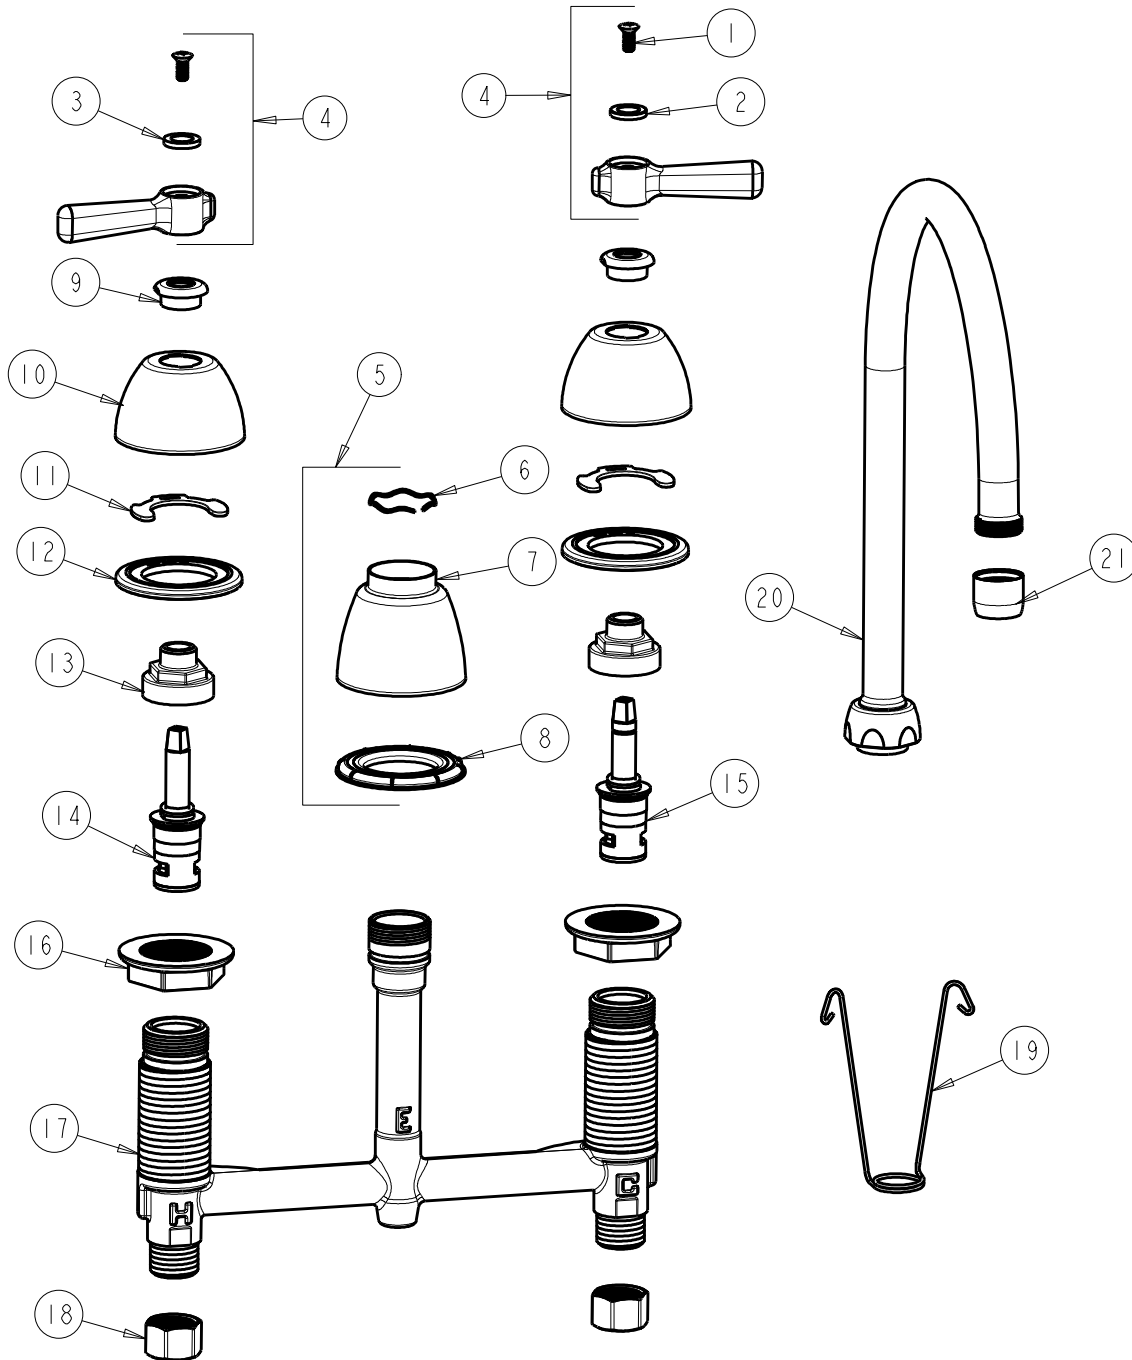

CHICAGO FAUCETS
a Geberit company

2100 South Clearwater Drive
Des Plaines, IL 60018
Phone: 847-803-5000
Fax: 847-803-5454
www.chicagofaucets.com

REPAIR PARTS

FITTING NO.

201-AGN8AE3XKCP

SUBMITTED MODEL NO.

BY: SID DATE: 06-29-09

CHK: REV: 04-23-12

ITEM NO.

FOR TECHNICAL ASSISTANCE
1-800-TEC-TRUE (1-800-832-8783)

ITEM	PART NO.	DESCRIPTION	ITEM	PART NO.	DESCRIPTION
1	420-010JKRCF	SCREW, 10-32 UNC PH 1/2	12	888-026JKNF	WASHER, SEALING
2	633-123JKNF	INDEX BUTTON (BLUE)	13	274-014JKRBF	NUT, CAP
3	633-023JKNF	INDEX BUTTON (RED)	14	377-XKLHJKNF	LH CERAMIC CARTRIDGE 1/4
4	369-PRJKCP	LEVER HANDLE ASSEMBLY (PAIR)	15	377-XKRHJKNF	RH CERAMIC CARTRIDGE 1/4
5	785-400JKCP	SPOUT ESCUTCHEON KIT	16	250-004JKNF	LOCKNUT
6	50-038JKNF	WAVE WASHER	17	---	BODY, VALVE
7	785-400JKCP	ESCUTCHEON, SPOUT BASE	18	49-005JKRBF	COUPLING NUT
8	888-027JKNF	SPOUT ESCUTCHEON WASHER	19	200-008JKNF	HANGER
9	422-113JKCP	ESCUTCHEON NUT	20	GN8AJKCP	SPOUT
10	250-082JKCP	ESCUTCHEON	21	E3JKCP	SOFTFLO AERATOR 2.2 GPM
11	200-009JKNF	CLIP, RETAIN			