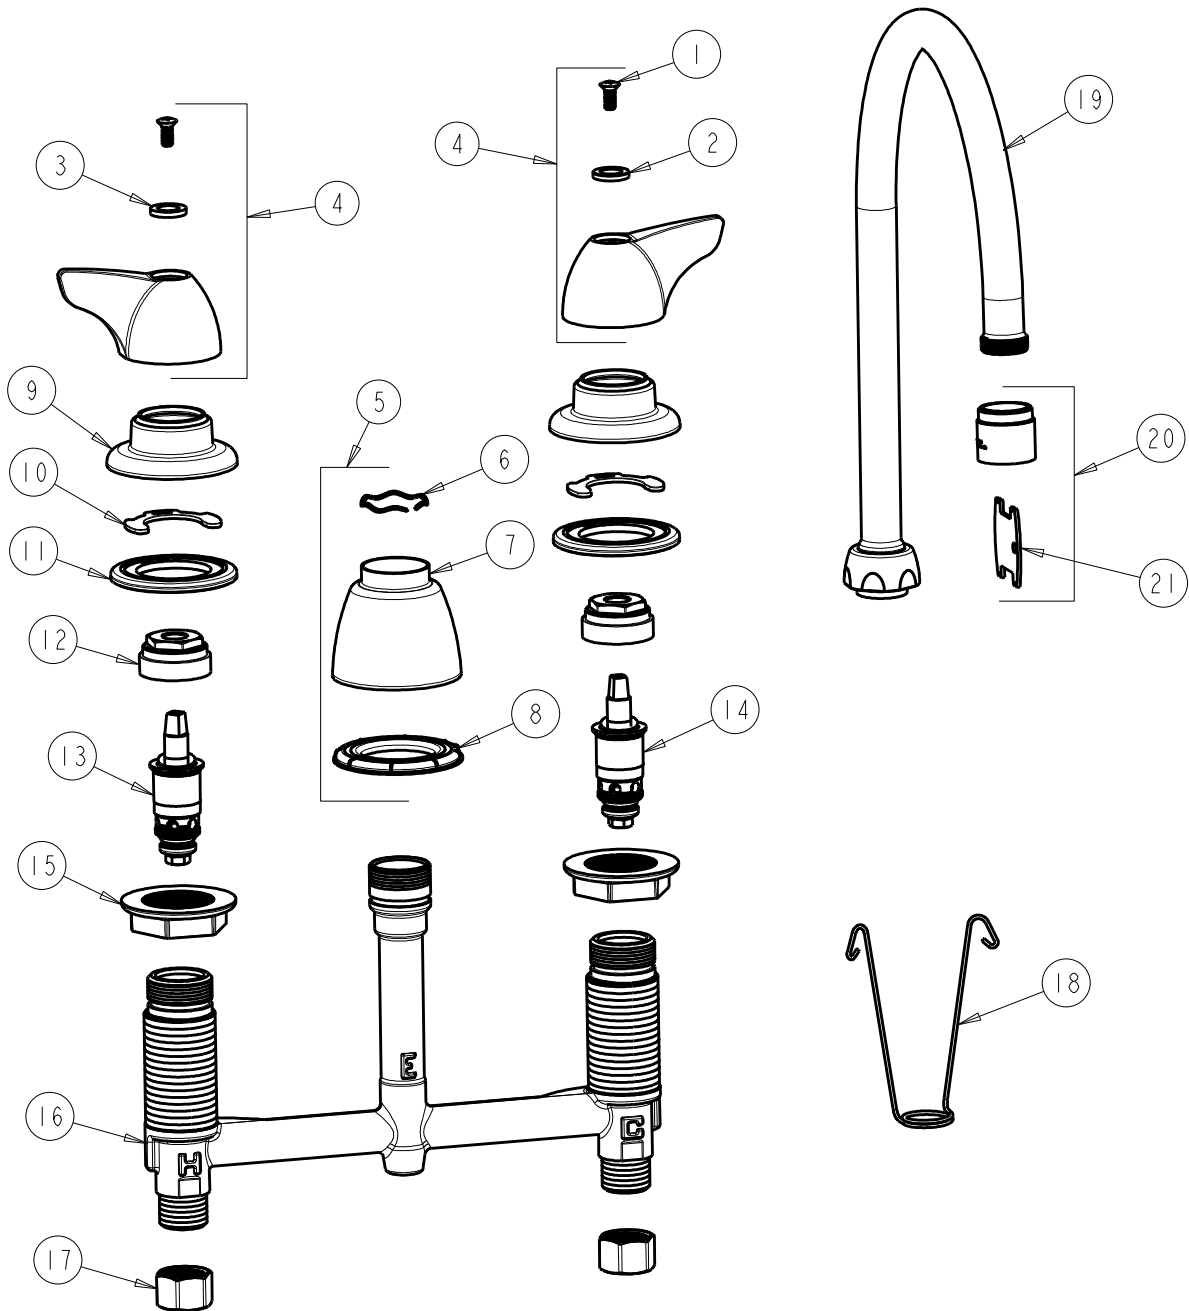

CHICAGO FAUCETS
a Geberit company

2100 South Clearwater Drive
Des Plaines, IL 60018
Phone: 847-803-5000
Fax: 847-803-5454
www.chicagofaucets.com

REPAIR PARTS

FITTING NO.

201-AGN8AE3VPA1000CP

SUBMITTED MODEL NO.

BY: SID DATE: 06-27-11

CHK: REV: 04-13-12

ITEM NO.

FOR TECHNICAL ASSISTANCE
1-800-TEC-TRUE (1-800-832-8783)

ITEM	PART NO.	DESCRIPTION	ITEM	PART NO.	DESCRIPTION
1	420-010JKRCF	SCREW, 10-32 UNC PH 1/2	12	400-004JKRBF	NUT, CAP
2	633-123JKNF	INDEX BUTTON (BLUE)	13	1-100XTJKNF	QUATURN CARTRIDGE (LH)
3	633-023JKNF	INDEX BUTTON (RED)	14	1-099XTJKNF	QUATURN CARTRIDGE (RH)
4	1000-PRJKCP	WING HANDLE ASSEMBLY (PAIR)	15	250-004JKNF	LOCKNUT
5	785-400JKCP	SPOUT ESCUTCHEON KIT	16	---	BODY, VALVE
6	50-038JKNF	WAVE WASHER	17	49-005JKRBF	COUPLING NUT
7	785-400JKCP	ESCUTCHEON, SPOUT BASE	18	200-008JKNF	HANGER
8	888-027JKNF	SPOUT ESCUTCHEON WASHER	19	GN8AJKCP	SPOUT
9	250-083JKCP	ESCUTCHEON	20	E3VPJKCP	VP SOFTFLO AERATOR 2.2 GPM
10	200-009JKNF	CLIP, RETAIN	21	3-024JKRCF	KEY, VP
11	888-026JKNF	WASHER, SEALING			