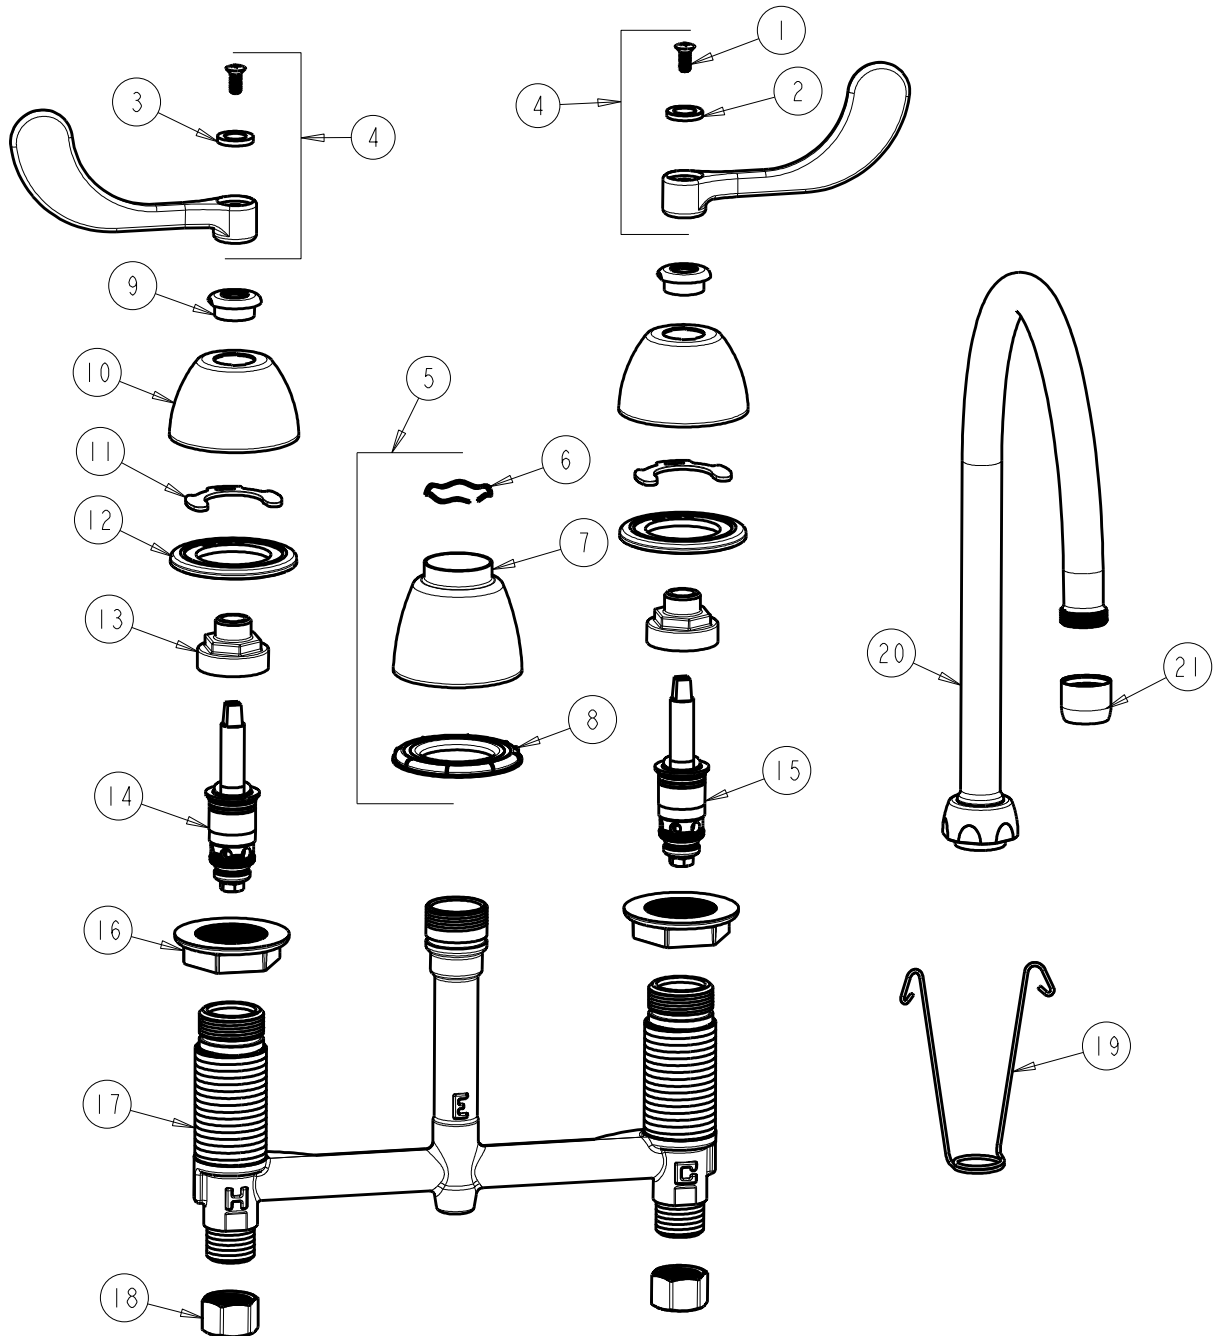

CHICAGO FAUCETS
a Geberit company

2100 South Clearwater Drive
Des Plaines, IL 60018
Phone: 847-803-5000
Fax: 847-803-5454
www.chicagofaucets.com

REPAIR PARTS

FITTING NO.

201-AGN8AE36-317ABCP

SUBMITTED MODEL NO.

BY: SID DATE: 07-15-11

CHK: REV: 04-20-12

ITEM NO.

FOR TECHNICAL ASSISTANCE
1-800-TEC-TRUE (1-800-832-8783)

ITEM	PART NO.	DESCRIPTION	ITEM	PART NO.	DESCRIPTION
1	420-010JKRCF	SCREW, 10-32 UNC PH 1/2	12	888-026JKNF	WASHER, SEALING
2	633-123JKNF	INDEX BUTTON (BLUE)	13	274-014JKRBF	NUT, CAP
3	633-023JKNF	INDEX BUTTON (RED)	14	377-XTLHJKABNF	LH QUATURN CARTRIDGE
4	317-PRJKCP	HANDLE, 4" WRISTBLADE (PAIR)	15	377-XTRHJKABNF	RH QUATURN CARTRIDGE
5	785-400JKCP	SPOUT ESCUTCHEON KIT	16	250-004JKNF	LOCKNUT
6	50-038JKNF	WAVE WASHER	17	—	BODY, VALVE
7	785-400JKCP	ESCUTCHEON, SPOUT BASE	18	49-005JKRBF	COUPLING NUT
8	888-027JKNF	SPOUT ESCUTCHEON WASHER	19	200-008JKNF	HANGER
9	422-113JKCP	ESCUTCHEON NUT	20	GN8AJKCP	SPOUT
10	250-082JKCP	ESCUTCHEON	21	E36JKCP	OUTLET, 1.5 GPM LAMINAR
11	200-009JKNF	CLIP, RETAIN			