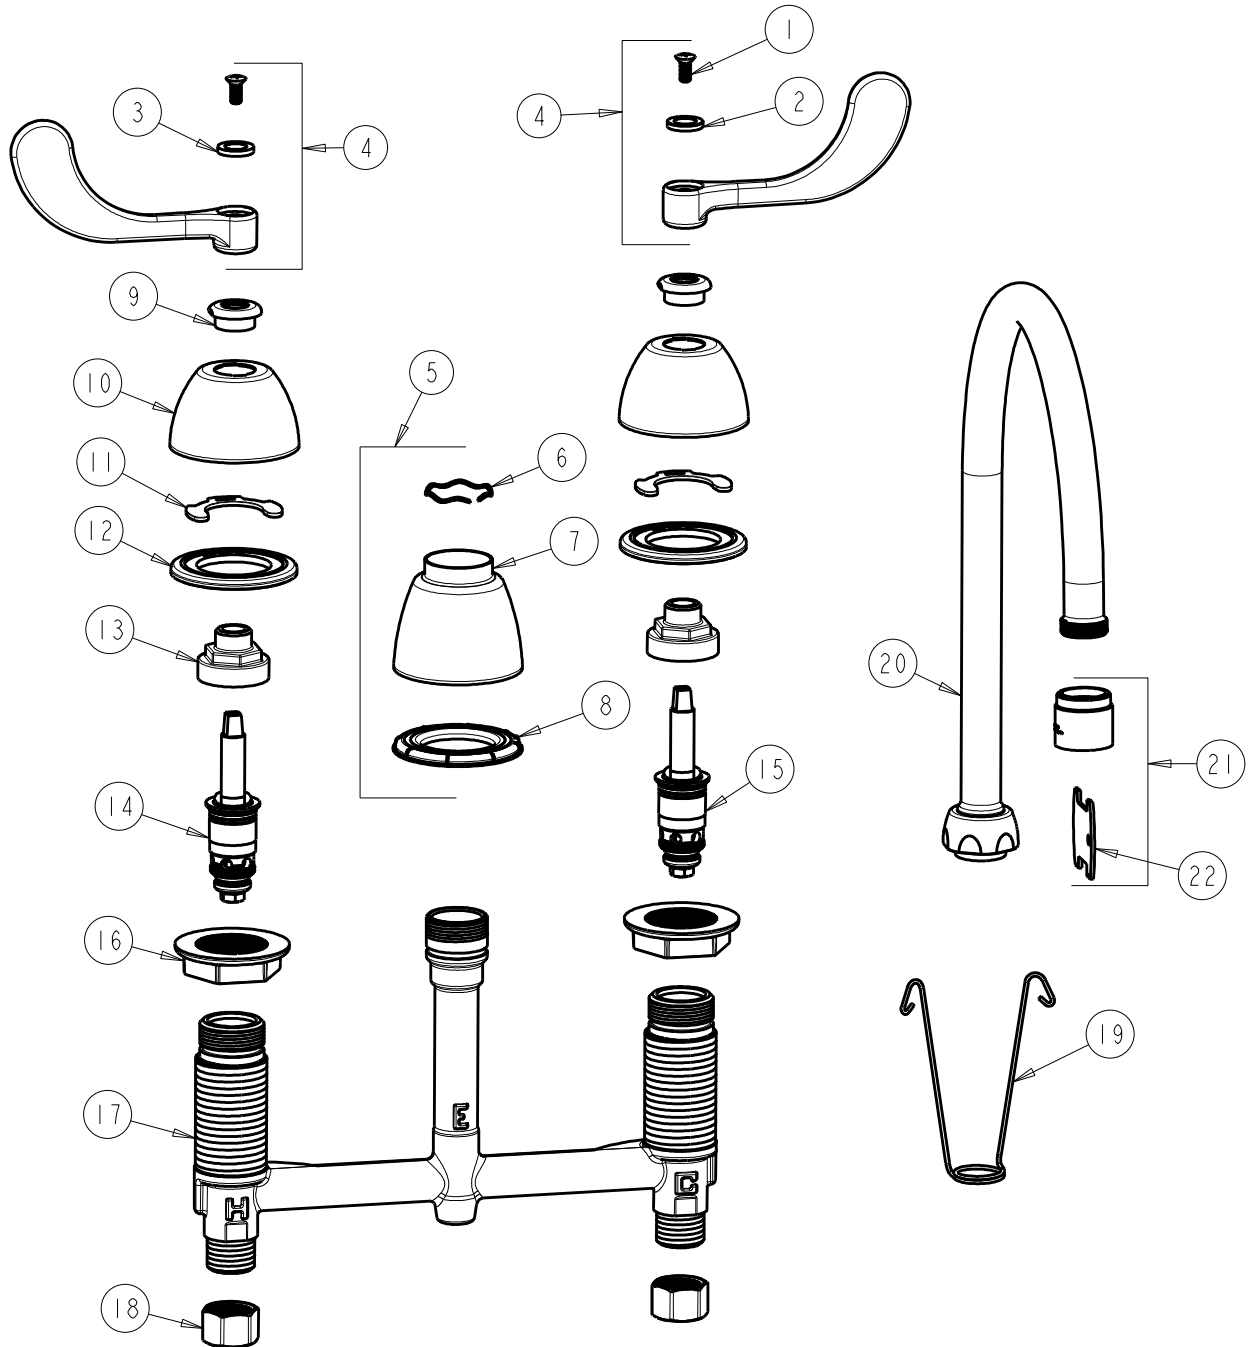

CHICAGO FAUCETS
a Geberit company

2100 South Clearwater Drive
Des Plaines, IL 60018
Phone: 847-803-5000
Fax: 847-803-5454
www.chicagofaucets.com

REPAIR PARTS

FITTING NO.

201-AGN8AE35VP317ABCP

SUBMITTED MODEL NO.

BY: SID DATE: 07-15-11

CHK: REV: 04-20-12

ITEM NO.

FOR TECHNICAL ASSISTANCE
1-800-TEC-TRUE (1-800-832-8783)

ITEM	PART NO.	DESCRIPTION	ITEM	PART NO.	DESCRIPTION
1	420-010JKRCF	SCREW, 10-32 UNC PH 1/2	12	888-026JKNF	WASHER, SEALING
2	633-123JKNF	INDEX BUTTON (BLUE)	13	274-014JKRBF	NUT, CAP
3	633-023JKNF	INDEX BUTTON (RED)	14	377-XTLHJKABNF	LH QUATURN CARTRIDGE
4	317-PRJKCP	HANDLE, 4" WRISTBLADE (PAIR)	15	377-XTRHJKABNF	RH QUATURN CARTRIDGE
5	785-400JKCP	SPOUT ESCUTCHEON KIT	16	250-004JKNF	LOCKNUT
6	50-038JKNF	WAVE WASHER	17	—	BODY, VALVE
7	785-400JKCP	ESCUTCHEON, SPOUT BASE	18	49-005JKRBF	COUPLING NUT
8	888-027JKNF	SPOUT ESCUTCHEON WASHER	19	200-008JKNF	HANGER
9	422-113JKCP	ESCUTCHEON NUT	20	GN8AJKCP	SPOUT
10	250-082JKCP	ESCUTCHEON	21	E35VPJKCP	SOFTFLO AERATOR 1.5GPM VR
11	200-009JKNF	CLIP, RETAIN	22	3-024JKRCF	KEY, VP