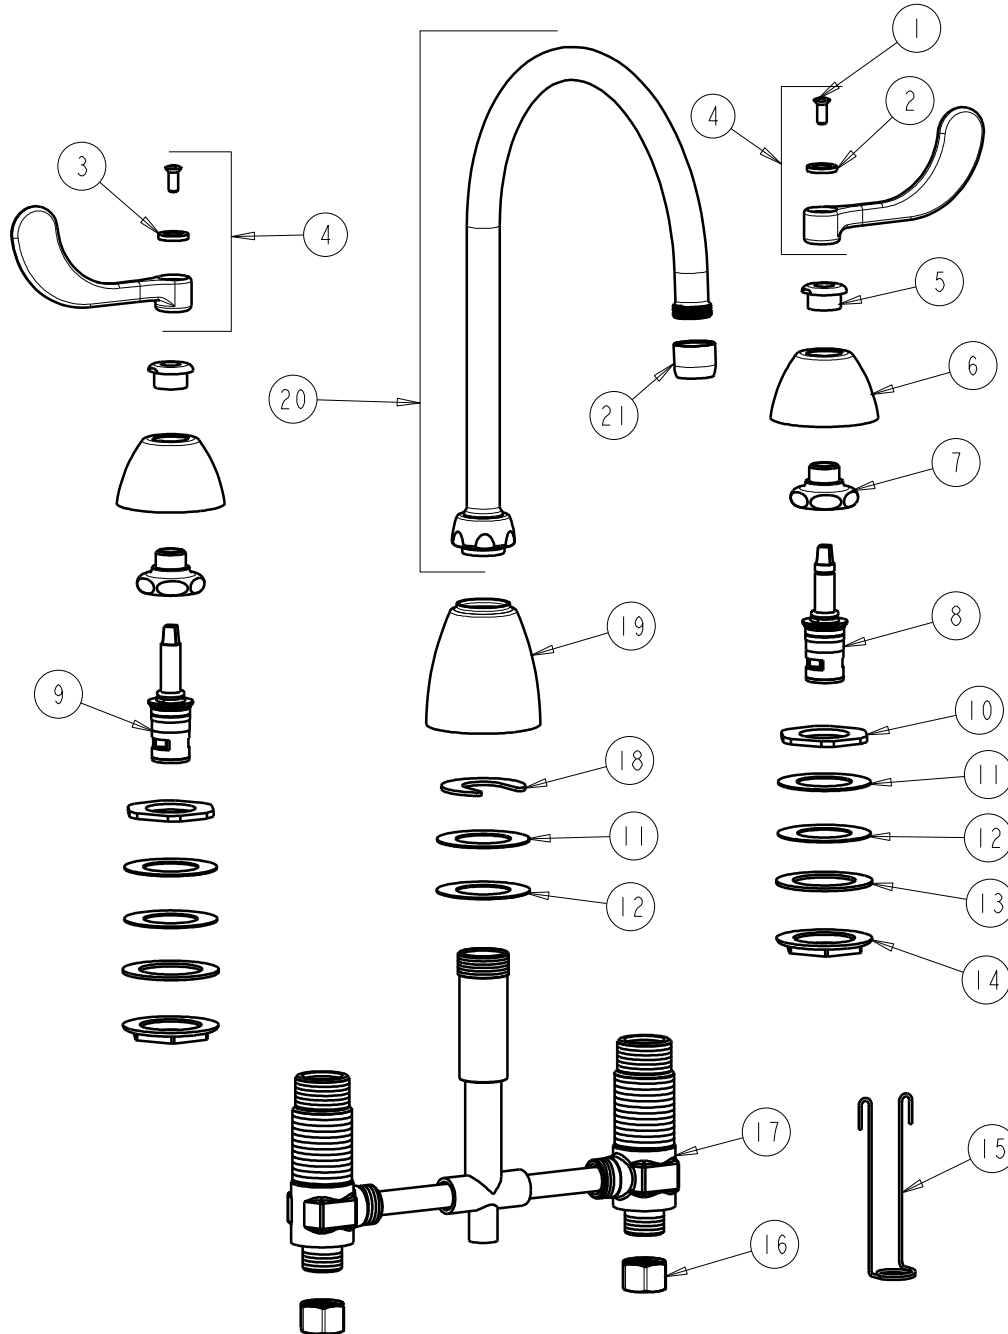

CHICAGO FAUCETS
a Geberit company

2100 South Clearwater Drive
Des Plaines, IL 60018
Phone: 847-803-5000
Fax: 847-803-5454
www.chicagofaucets.com

REPAIR PARTS

FITTING NO.

201-AGN8AE3-317XKABCP

SUBMITTED MODEL NO.

BY: SID DATE: 05-06-09

CHK: *[Signature]* REV:

ITEM NO.

FOR TECHNICAL ASSISTANCE
1-800-TEC-TRUE (1-800-832-8783)

ITEM	PART NO.	DESCRIPTION	ITEM	PART NO.	DESCRIPTION
1	420-010JKRCF	SCREW, 10-32 UNC PH 1/2	12	739-056JKNF	RUBBER WASHER
2	633-123JKNF	INDEX BUTTON (BLUE)	13	55-010JKNF	STEEL WASHER
3	633-023JKNF	INDEX BUTTON (RED)	14	250-004JKRBF	LOCKNUT
4	317-PRJKCP	HANDLE, 4" WRISTBLADE (PAIR)	15	200-007JKNF	HANGER
5	422-113JKCP	ESCUTCHEON NUT	16	49-005JKRBF	COUPLING NUT
6	250-080JKCP	ESCUTCHEON	17	—	VALVE BODY (NOT SOLD SEPARATELY)
7	274-004JKRBF	CAP NUT	18	200-006JKNF	C-WASHER
8	AB377-XKRHJKNF	RH CERAMIC CARTRIDGE 1/4	19	890-259JKCP	SPOUT ESCUTCHEON
9	AB377-XKLHJKNF	LH CERAMIC CARTRIDGE 1/4	20	GN8AE3JKCP	FOR PARTS SEE GN8AE3JKCP
10	308-003JKRBF	LOCKNUT	21	E3JKCP	SOFTFLO AERATOR
11	888-006JKRBF	BRASS WASHER			