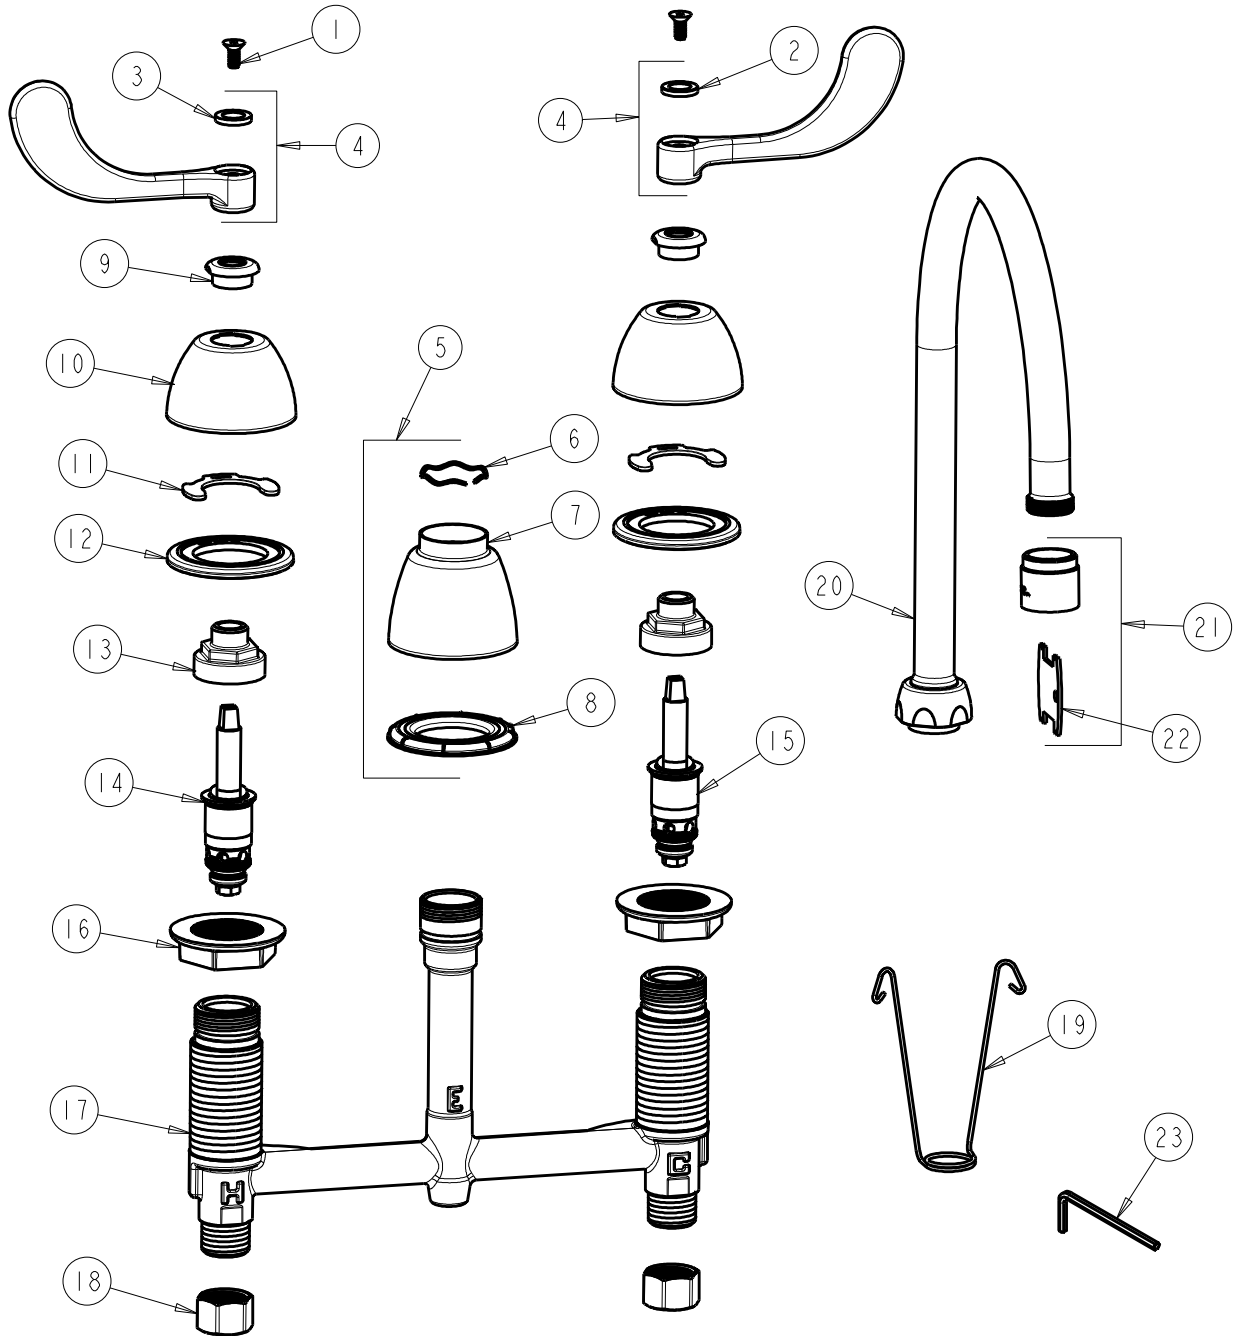

BY: SID

DATE: 06-25-09

CHK:

REV: 04-23-12

ITEM NO.

FOR TECHNICAL ASSISTANCE
1-800-TEC-TRUE (1-800-832-8783)

ITEM	PART NO.	DESCRIPTION	ITEM	PART NO.	DESCRIPTION
1	420-020JKNF	SCREW, 1/8 FLAT HEX HEAD X 1/2	13	274-014JKRBF	NUT, CAP
2	633-123JKNF	INDEX BUTTON (BLUE)	14	377-XTLHJKNF	LH QUATURN CARTRIDGE
3	633-023JKNF	INDEX BUTTON (RED)	15	377-XTRHJKNF	RH QUATURN CARTRIDGE
4	317-PRJKCP	HANDLE, 4" WRISTBLADE (PAIR)	16	250-004JKNF	LOCKNUT
5	785-400JKCP	SPOUT ESCUTCHEON KIT	17	---	BODY, VALVE
6	50-038JKNF	WAVE WASHER	18	49-005JKRBF	COUPLING NUT
7	785-400JKCP	ESCUTCHEON, SPOUT BASE	19	200-008JKNF	HANGER
8	888-027JKNF	SPOUT ESCUTCHEON WASHER	20	GN8AJKCP	SPOUT
9	422-113JKCP	ESCUTCHEON NUT	21	E3VPJKCP	VP SOFTFLO AERATOR 2.2 GPM
10	250-082JKCP	ESCUTCHEON	22	3-024JKRCF	KEY, VP
11	200-009JKNF	CLIP, RETAIN	23	420-022JKNF	WRENCH, VP 1/8 HEX
12	888-026JKNF	WASHER, SEALING			