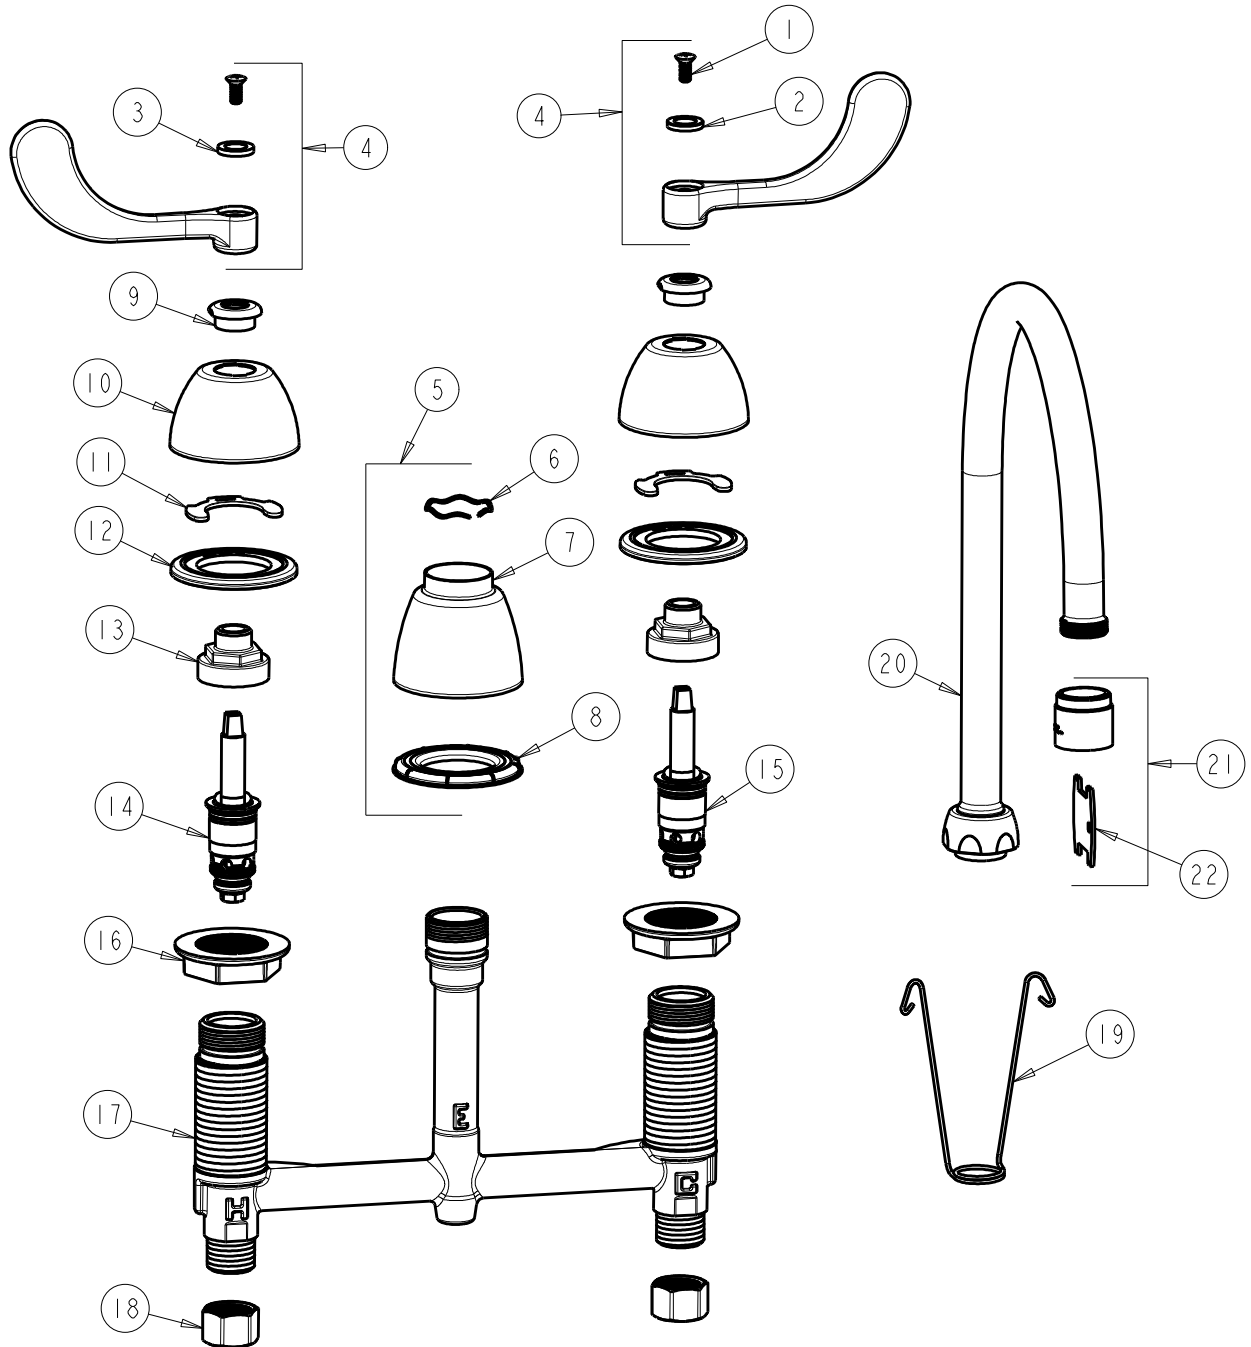

CHICAGO FAUCETS
a Geberit company

2100 South Clearwater Drive
Des Plaines, IL 60018
Phone: 847-803-5000
Fax: 847-803-5454
www.chicagofaucets.com

REPAIR PARTS

FITTING NO.

201-AGN8AE3-317VPAABCP

SUBMITTED MODEL NO.

BY: SID DATE: 05-06-09

CHK: REV: 04-18-12

ITEM NO.

FOR TECHNICAL ASSISTANCE
1-800-TEC-TRUE (1-800-832-8783)

ITEM	PART NO.	DESCRIPTION	ITEM	PART NO.	DESCRIPTION
1	420-010JKRCF	SCREW, 10-32 UNC PH 1/2	12	888-026JKNF	WASHER, SEALING
2	633-123JKNF	INDEX BUTTON (BLUE)	13	274-014JKRBF	NUT, CAP
3	633-023JKNF	INDEX BUTTON (RED)	14	377-XTLHJKABNF	LH QUATURN CARTRIDGE
4	317-PRJKCP	HANDLE, 4" WRISTBLADE (PAIR)	15	377-XTRHJKABNF	RH QUATURN CARTRIDGE
5	785-400JKCP	SPOUT ESCUTCHEON KIT	16	250-004JKNF	LOCKNUT
6	50-038JKNF	WAVE WASHER	17	—	BODY, VALVE
7	785-400JKCP	ESCUTCHEON, SPOUT BASE	18	49-005JKRBF	COUPLING NUT
8	888-027JKNF	SPOUT ESCUTCHEON WASHER	19	200-008JKNF	HANGER
9	422-113JKCP	ESCUTCHEON NUT	20	GN8AJKCP	SPOUT
10	250-082JKCP	ESCUTCHEON	21	E3VPJKCP	VP SOFTFLO AERATOR 2.2 GPM
11	200-009JKNF	CLIP, RETAIN	22	3-024JKRCF	KEY, VP