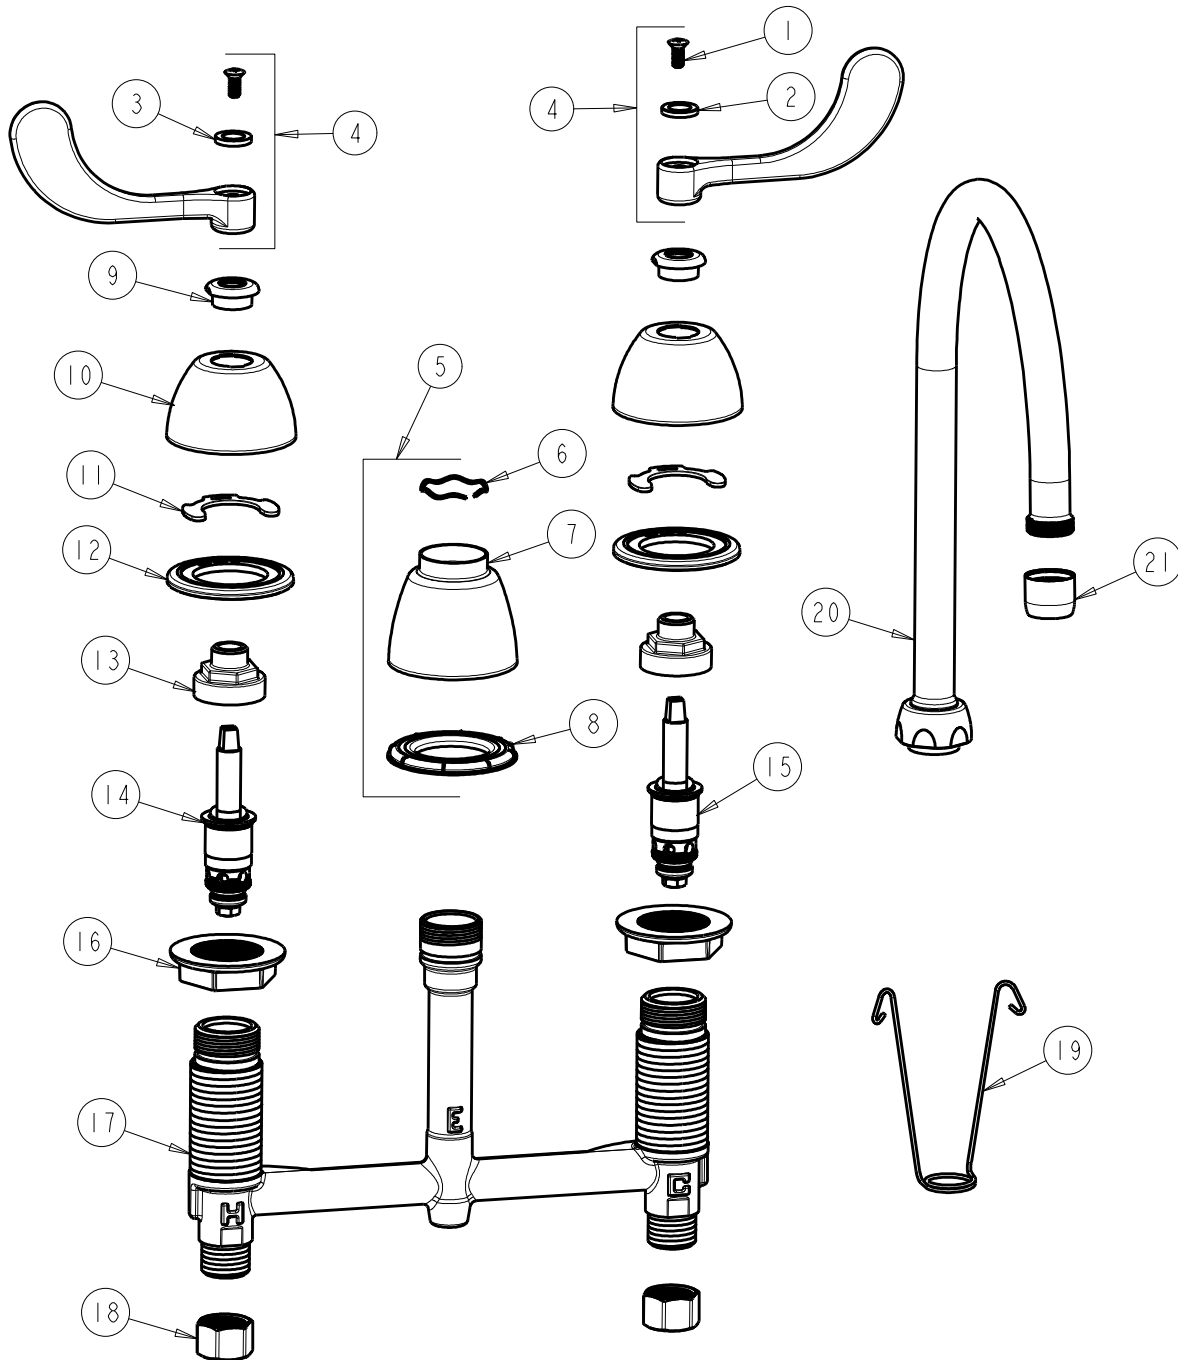

BY: SID

DATE: 02-25-02

CHK:

REV: 04-23-12

ITEM NO.

FOR TECHNICAL ASSISTANCE
1-800-TEC-TRUE (1-800-832-8783)

ITEM	PART NO.	DESCRIPTION	ITEM	PART NO.	DESCRIPTION
1	420-010JKRCF	SCREW, 10-32 UNC PH 1/2	12	888-026JKNF	WASHER, SEALING
2	633-123JKNF	INDEX BUTTON (BLUE)	13	274-014JKRBF	NUT, CAP
3	633-023JKNF	INDEX BUTTON (RED)	14	377-XTLHJKNF	LH QUATURN CARTRIDGE
4	317-PRJKCP	HANDLE, 4" WRISTBLADE (PAIR)	15	377-XTRHJKNF	RH QUATURN CARTRIDGE
5	785-400JKCP	SPOUT ESCUTCHEON KIT	16	250-004JKNF	LOCKNUT
6	50-038JKNF	WAVE WASHER	17	---	BODY, VALVE
7	785-400JKCP	ESCUTCHEON, SPOUT BASE	18	49-005JKRBF	COUPLING NUT
8	888-027JKNF	SPOUT ESCUTCHEON WASHER	19	200-008JKNF	HANGER
9	422-113JKCP	ESCUTCHEON NUT	20	GN8AJKCP	SPOUT
10	250-082JKCP	ESCUTCHEON	21	E3JKCP	SOFTFLO AERATOR 2.2 GPM
11	200-009JKNF	CLIP, RETAIN			